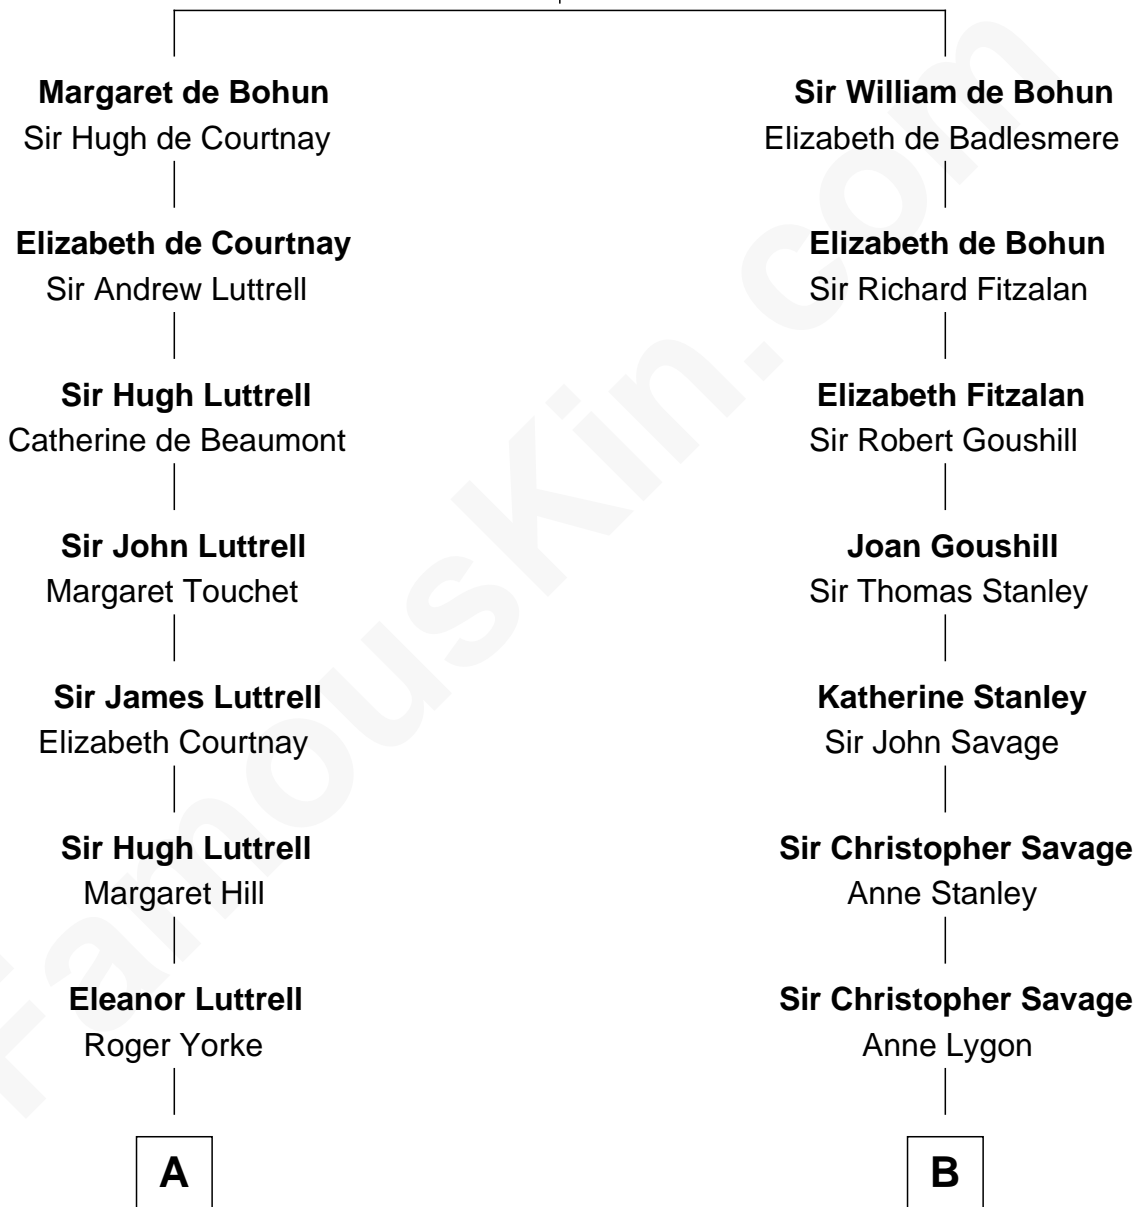

FamousKin.com

Relationship Chart of

Tuesday Weld

TV and Movie Actress

16th cousin 4 times removed of

Zachary Taylor

12th U.S. President

Humphrey de Bohun
Elizabeth Plantagenet

C

Eloise Rodman
Stephen Minot Weld

Edward Motley Weld
Sarah Lothrop King

Lothrop Motley Weld
Yosene Balfour Ker

Tuesday Weld
TV and Movie Actress

FamousKin.com