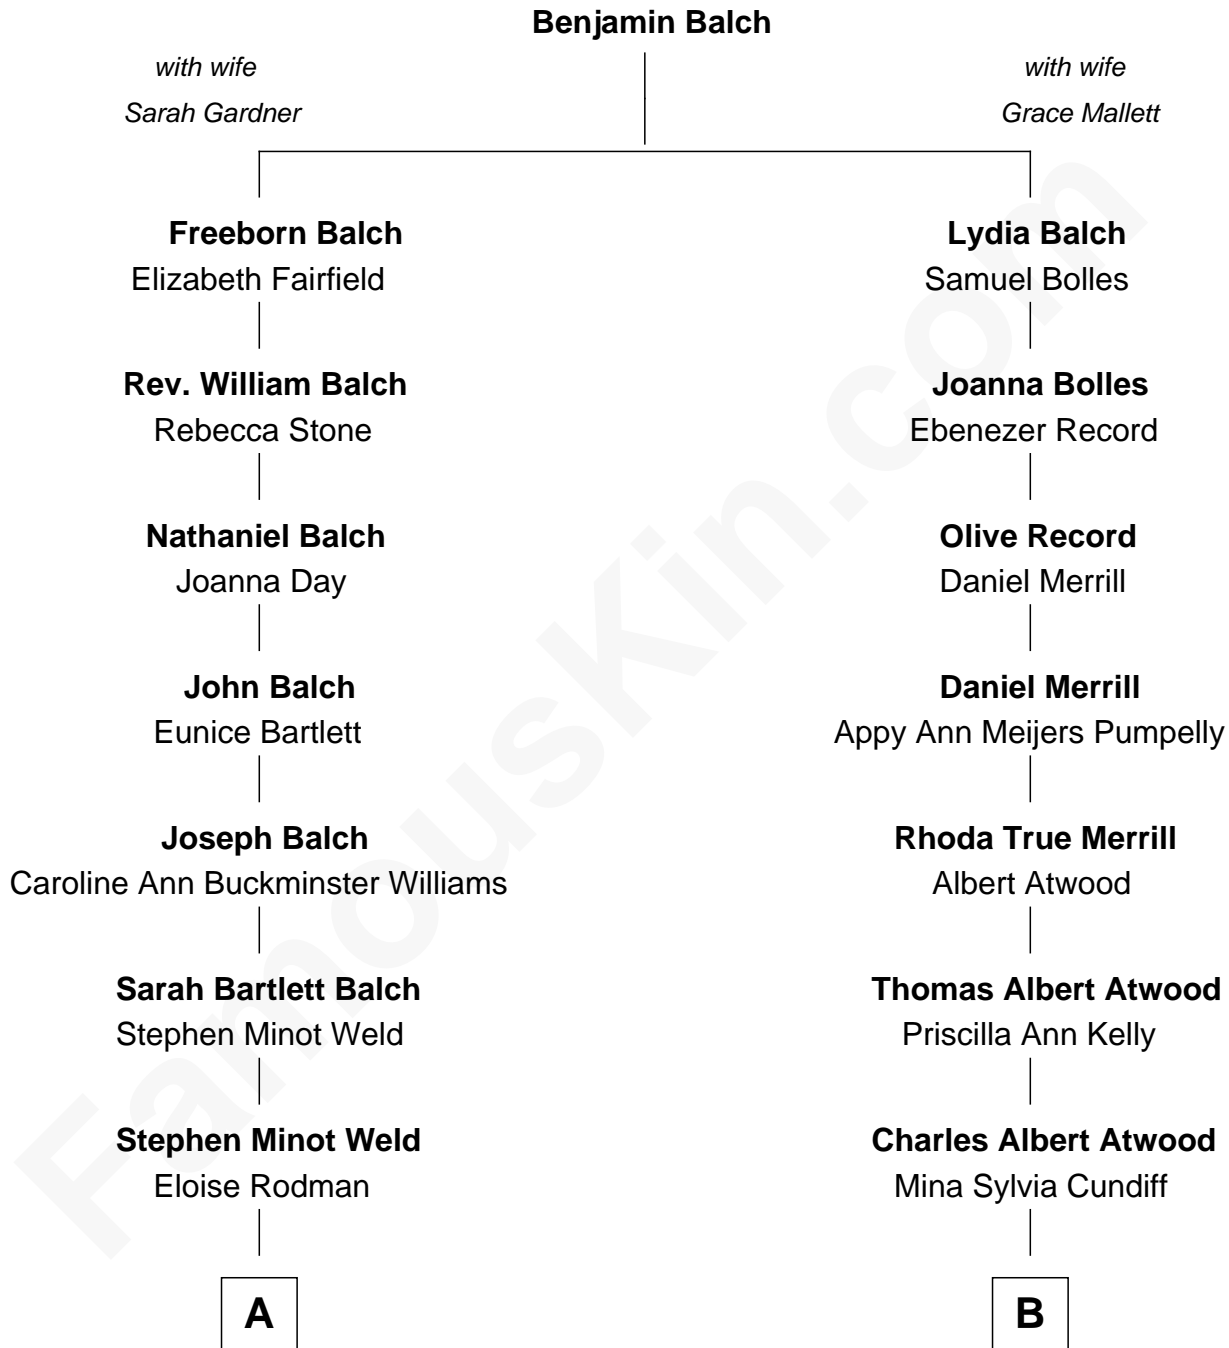

FamousKin.com Relationship Chart of

Tuesday Weld

TV and Movie Actress

9th cousin of

Dave Cowens

NBA Hall of Famer

A

Edward Motley Weld

Sarah Lothrop King

Lothrop Motley Weld

Yosene Balfour Ker

Tuesday Weld

TV and Movie Actress

B

Stanley True Atwood

Dorothy Ann Ulrich