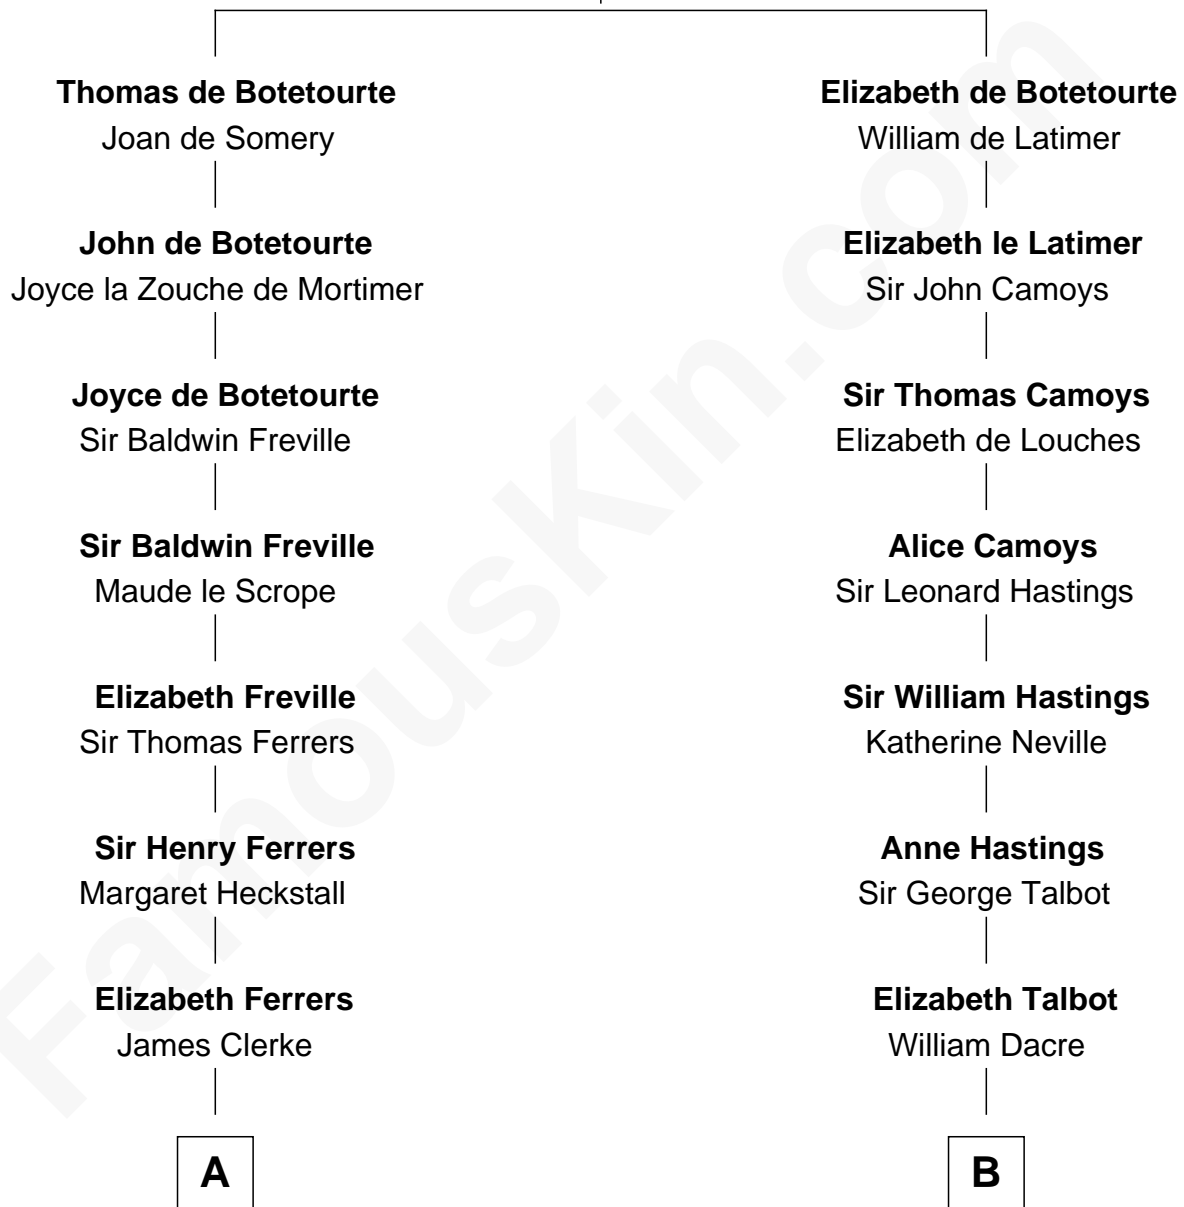

FamousKin.com Relationship Chart of

Tuesday Weld

TV and Movie Actress

21st cousin of

Kit Harington

TV Actor - "Game of Thrones"

John de Botetourte

Maud FitzThomas

C

Alfred Rodman
Anna Lothrop Motley

Eloise Rodman
Stephen Minot Weld

Edward Motley Weld
Sarah Lothrop King

Lothrop Motley Weld
Yosene Balfour Ker

Tuesday Weld
TV and Movie Actress

D

Edward Henry Legge
Cordelia Twysden Molesworth