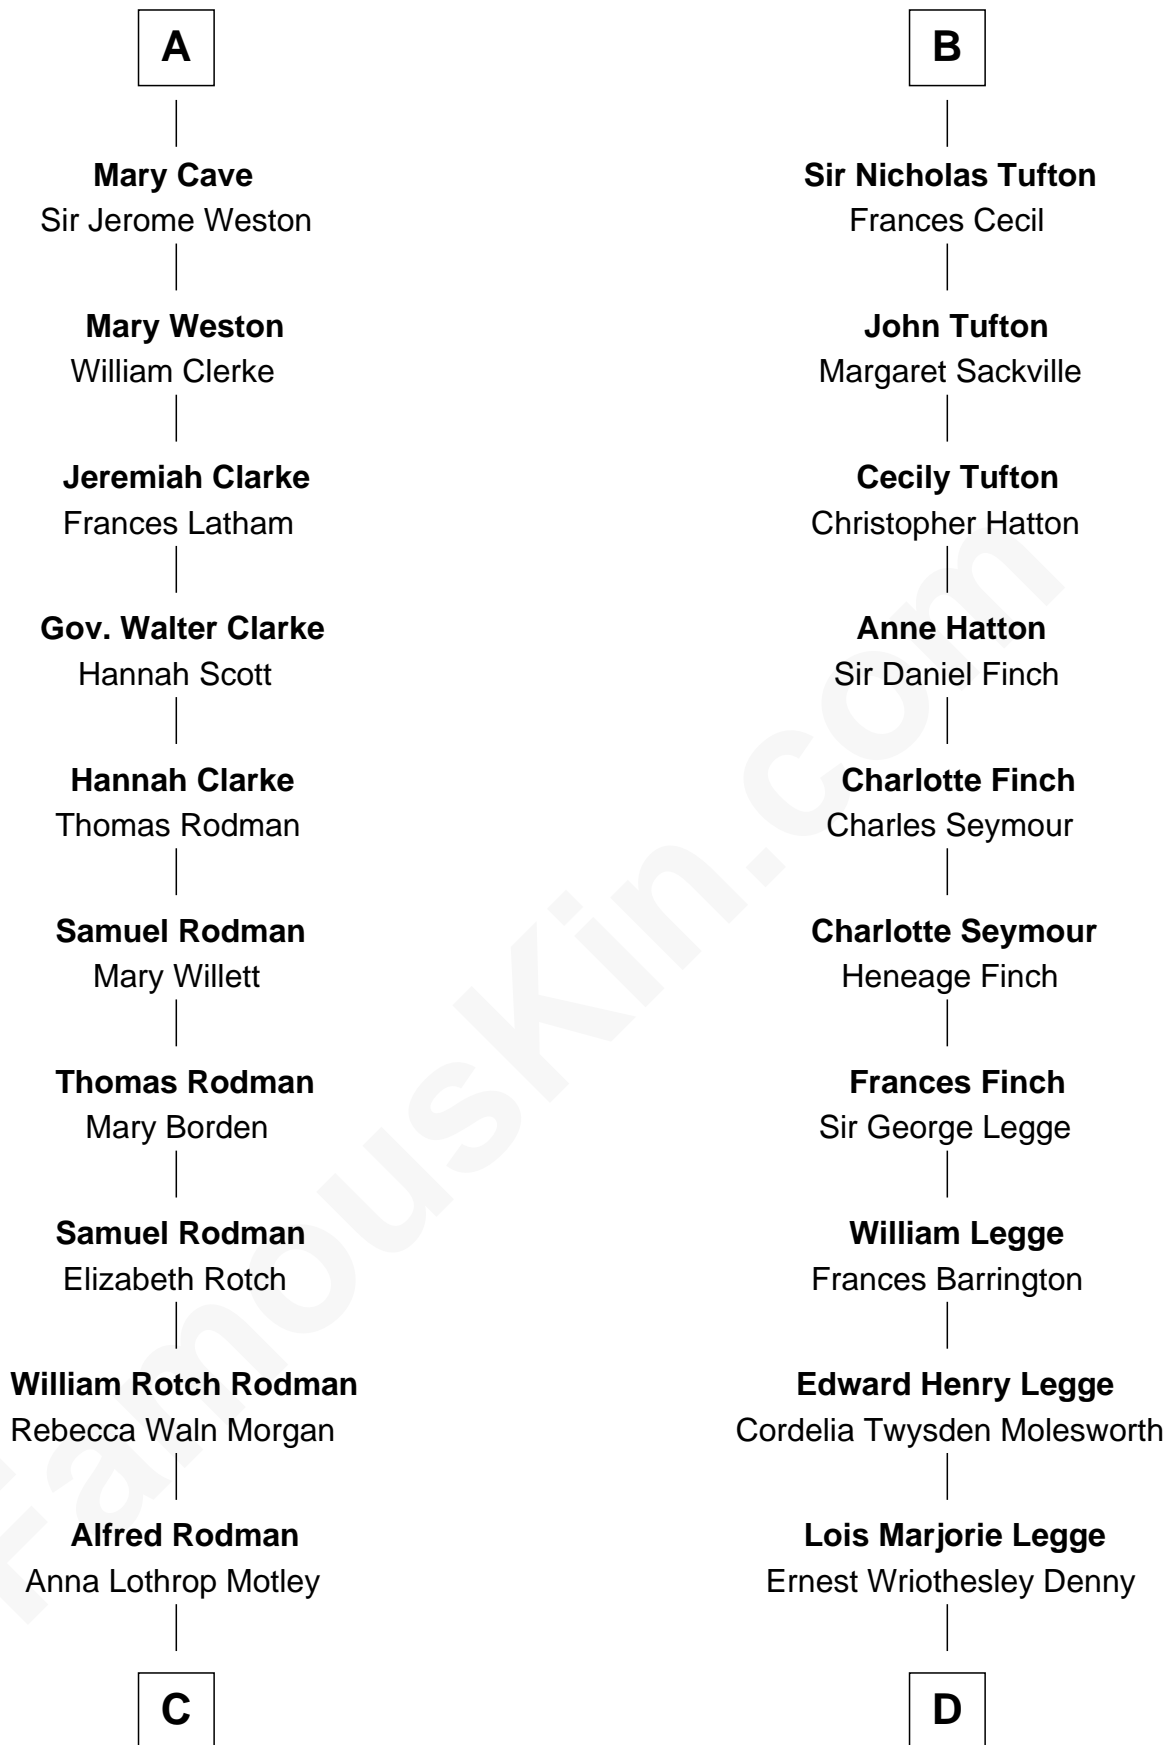

FamousKin.com Relationship Chart of

Tuesday Weld

TV and Movie Actress

19th cousin 1 time removed of

Kit Harington

TV Actor - "Game of Thrones"

Sir Reynold de Grey

Eleanor le Strange

C

Eloise Rodman
Stephen Minot Weld

Edward Motley Weld
Sarah Lothrop King

Lothrop Motley Weld
Yosene Balfour Ker

Tuesday Weld
TV and Movie Actress

D

Lavender Cecilia Denny
John Charles Dundas Harington

Sir David Richard Harington
Deborah Jane Catesby