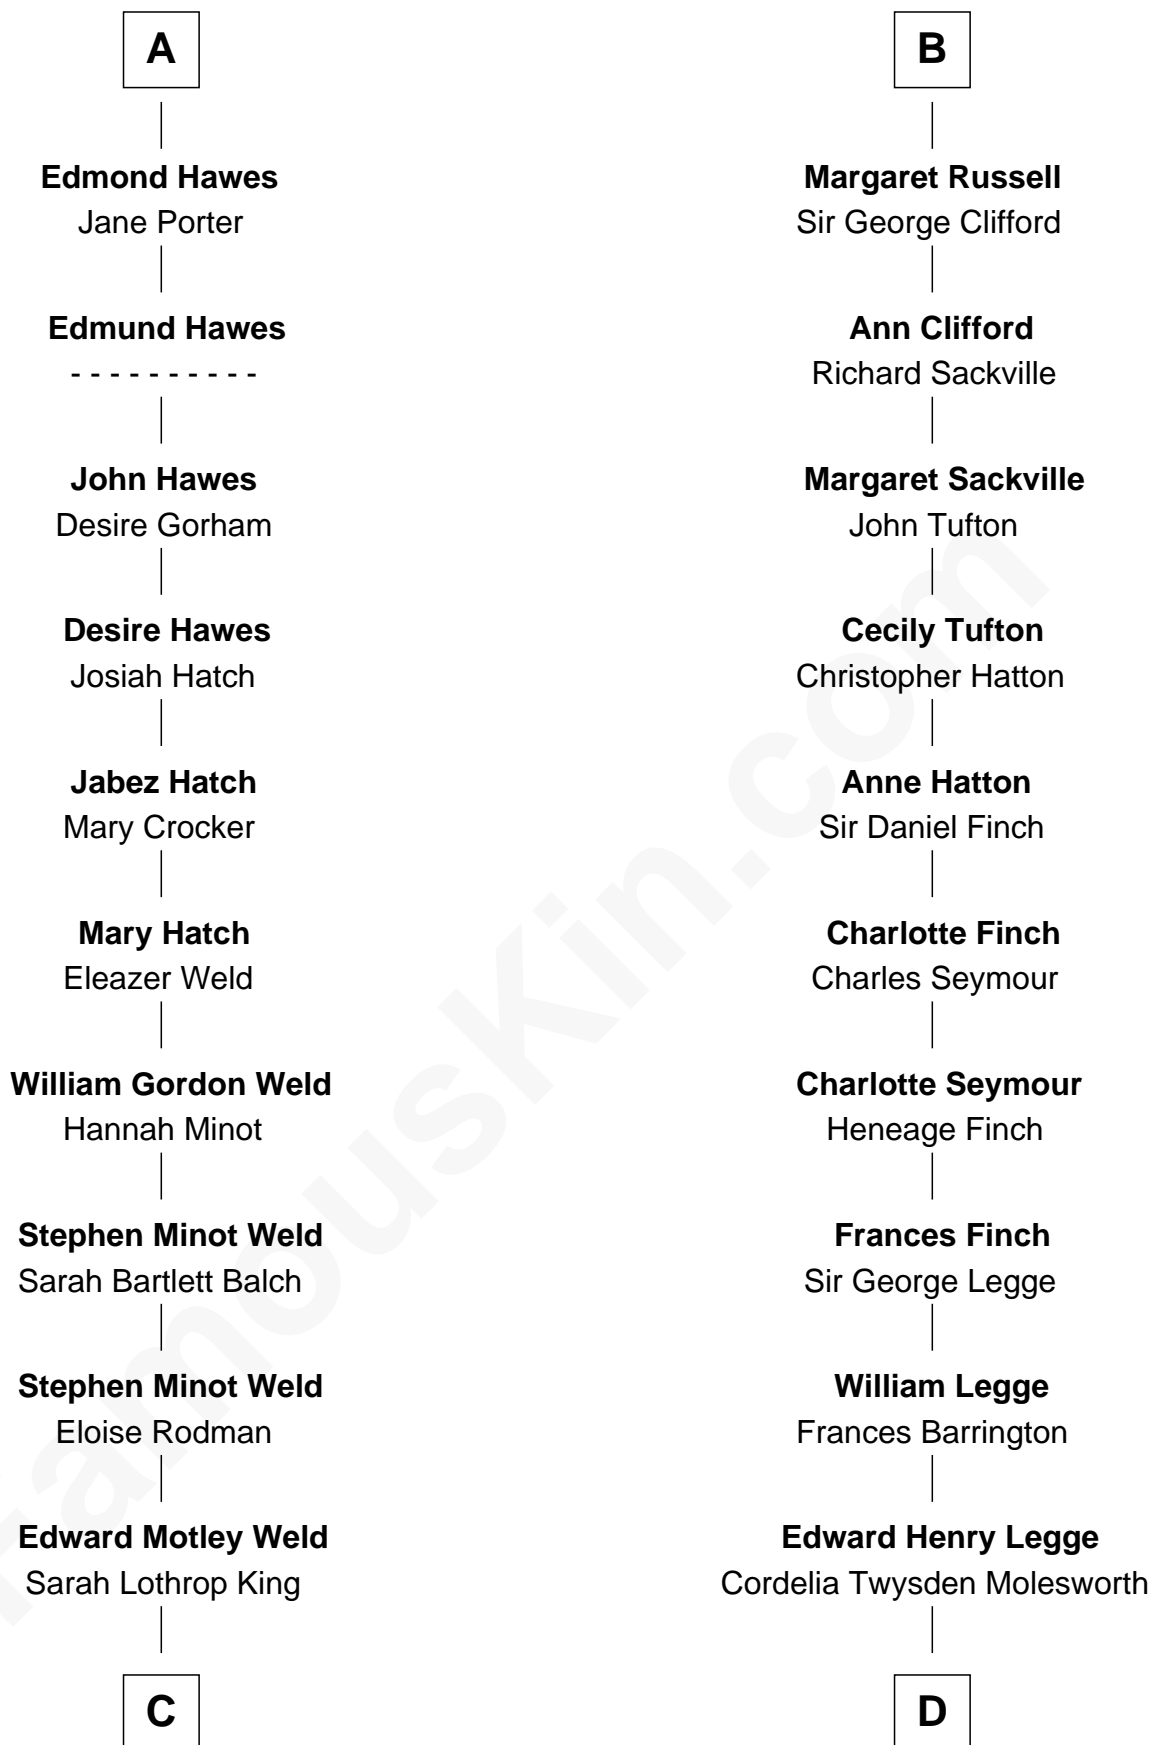

FamousKin.com

Relationship Chart of

Tuesday Weld

TV and Movie Actress

18th cousin 2 times removed of

Kit Harington

TV Actor - "Game of Thrones"

Sir John Howard

Alice de Bois

C

Lothrop Motley Weld

Yosene Balfour Ker

Tuesday Weld

TV and Movie Actress

D

Lois Marjorie Legge

Ernest Wriothesley Denny

Lavender Cecilia Denny

John Charles Dundas Harington

Sir David Richard Harington

Deborah Jane Catesby

Kit Harington

TV Actor - "Game of Thrones"

FamousKin.com