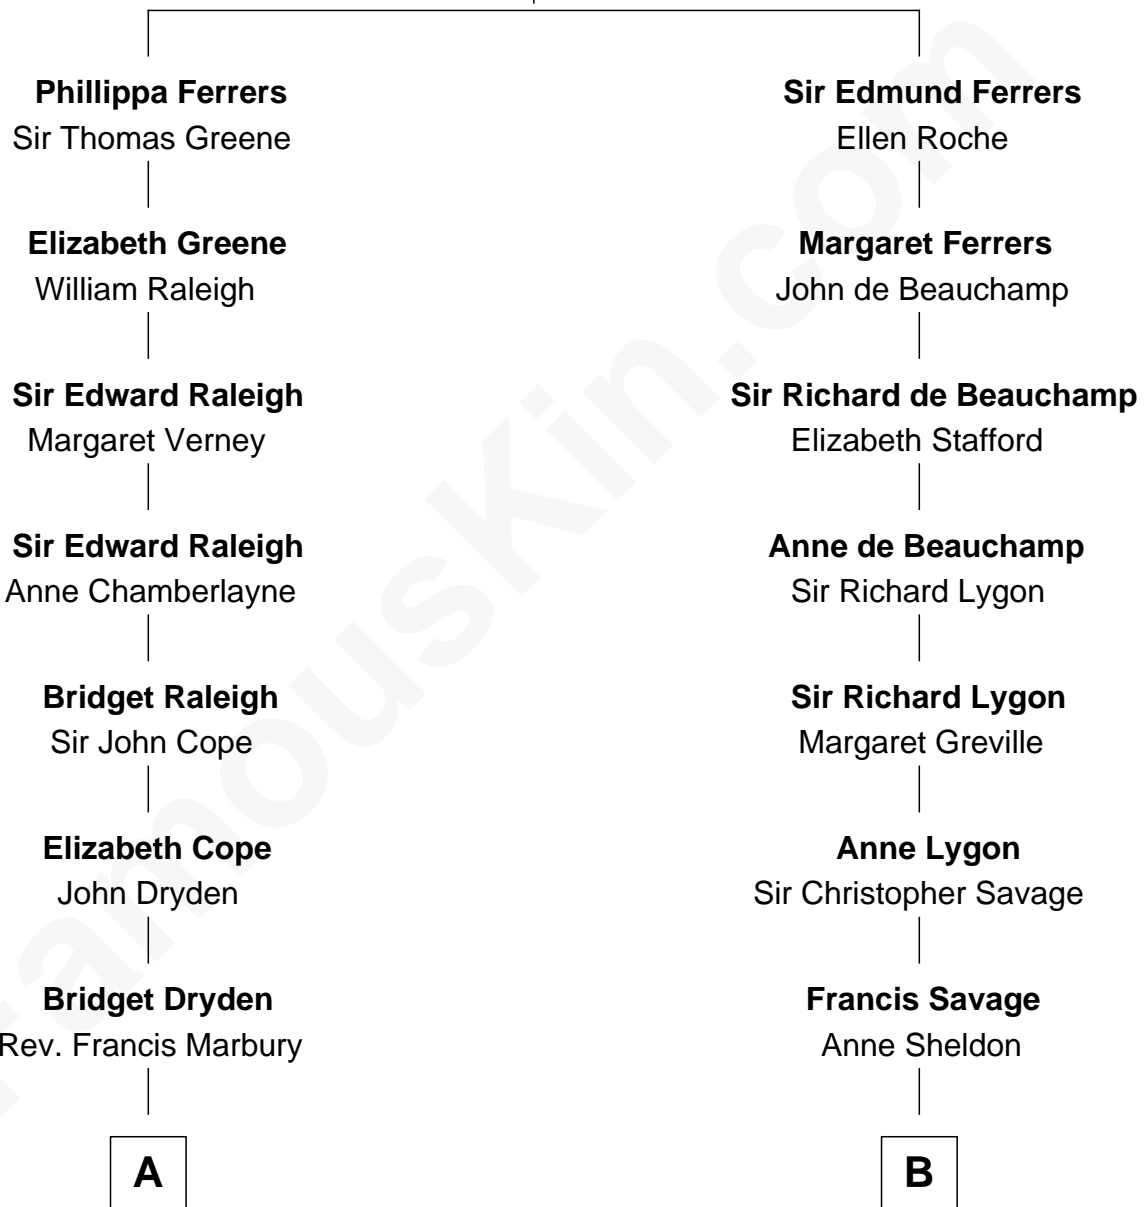

FamousKin.com Relationship Chart of

Tuesday Weld

TV and Movie Actress

18th cousin 1 time removed of

William H. Macy

TV and Movie Actor

Robert de Ferrers
Margaret Despencer

C

Lothrop Motley Weld

Yosene Balfour Ker

Tuesday Weld

TV and Movie Actress

D

Mary Lois Everitt

Clement Overstreet

Lois Elizabeth Overstreet