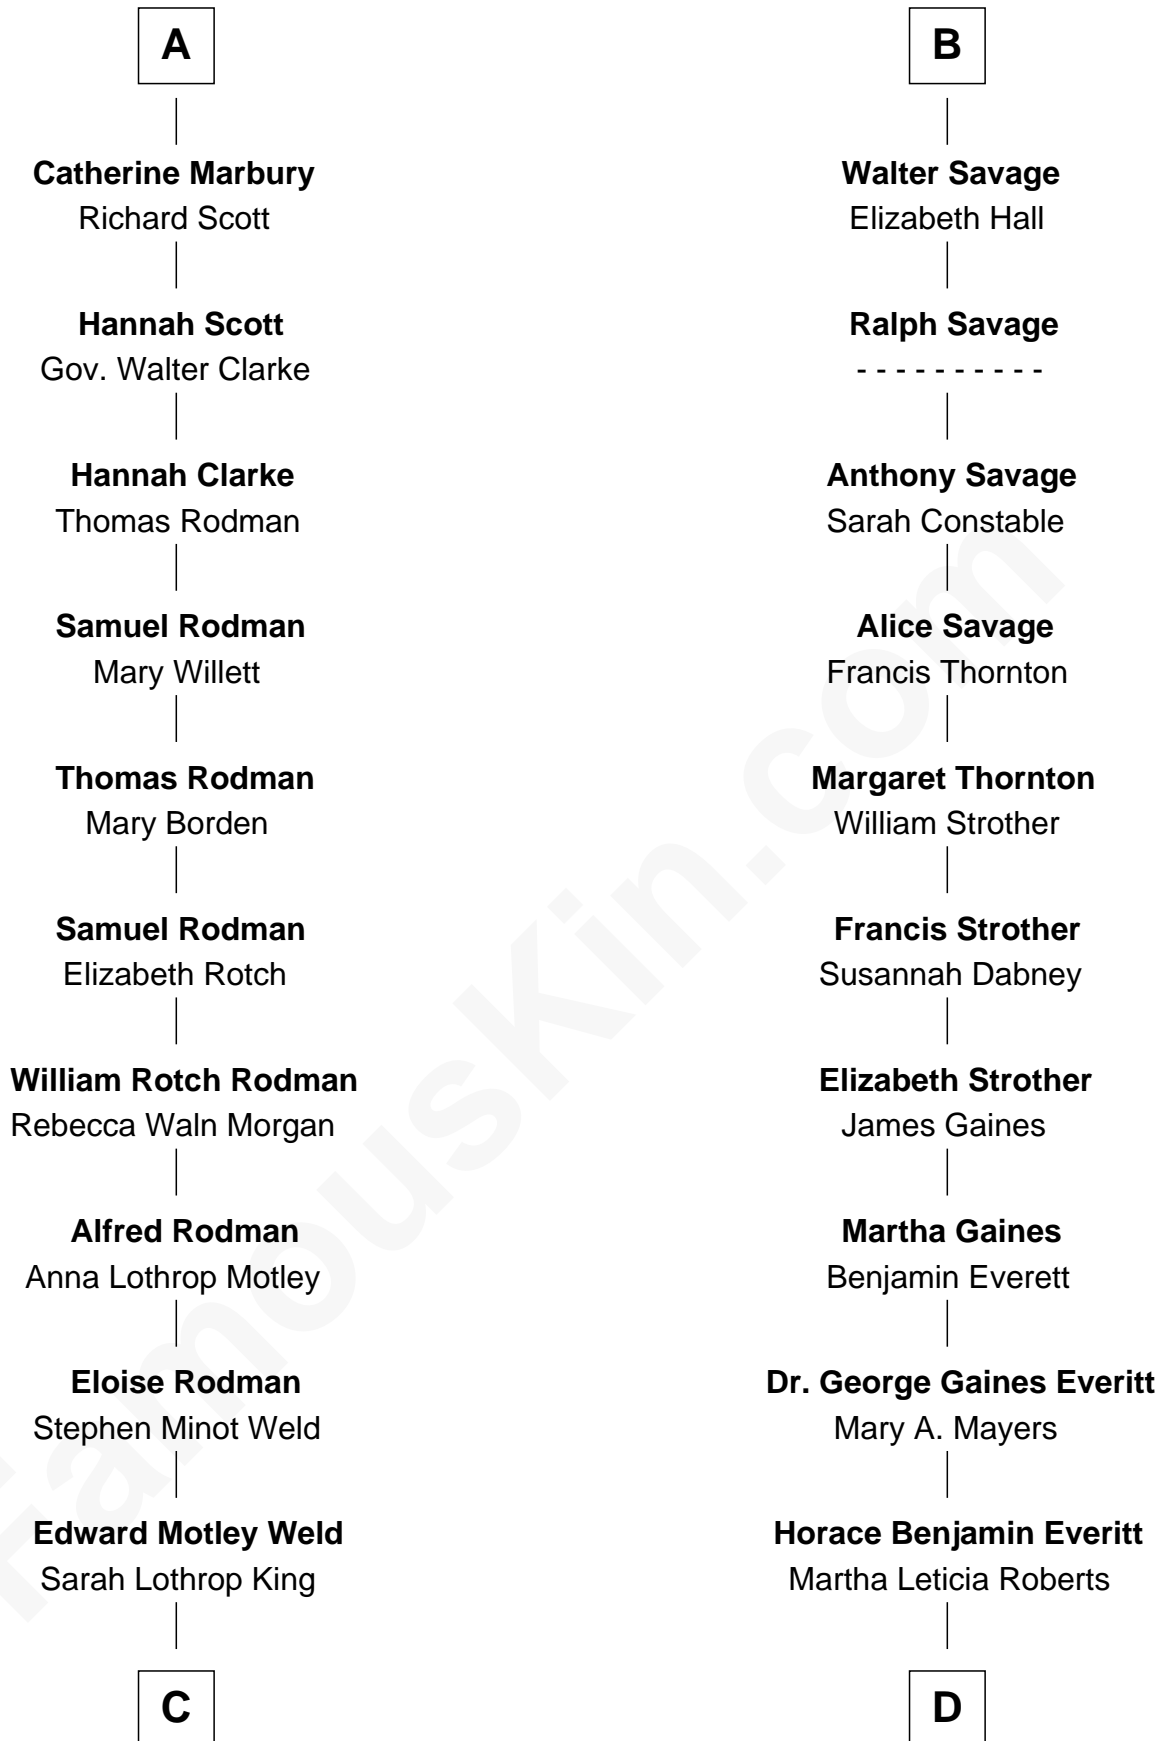

FamousKin.com Relationship Chart of

Tuesday Weld

TV and Movie Actress

18th cousin 1 time removed of

William H. Macy

TV and Movie Actor

Robert de Ferrers
Margaret Despencer

C

Lothrop Motley Weld

Yosene Balfour Ker

Tuesday Weld

TV and Movie Actress

D

Mary Lois Everitt

Clement Overstreet

Lois Elizabeth Overstreet