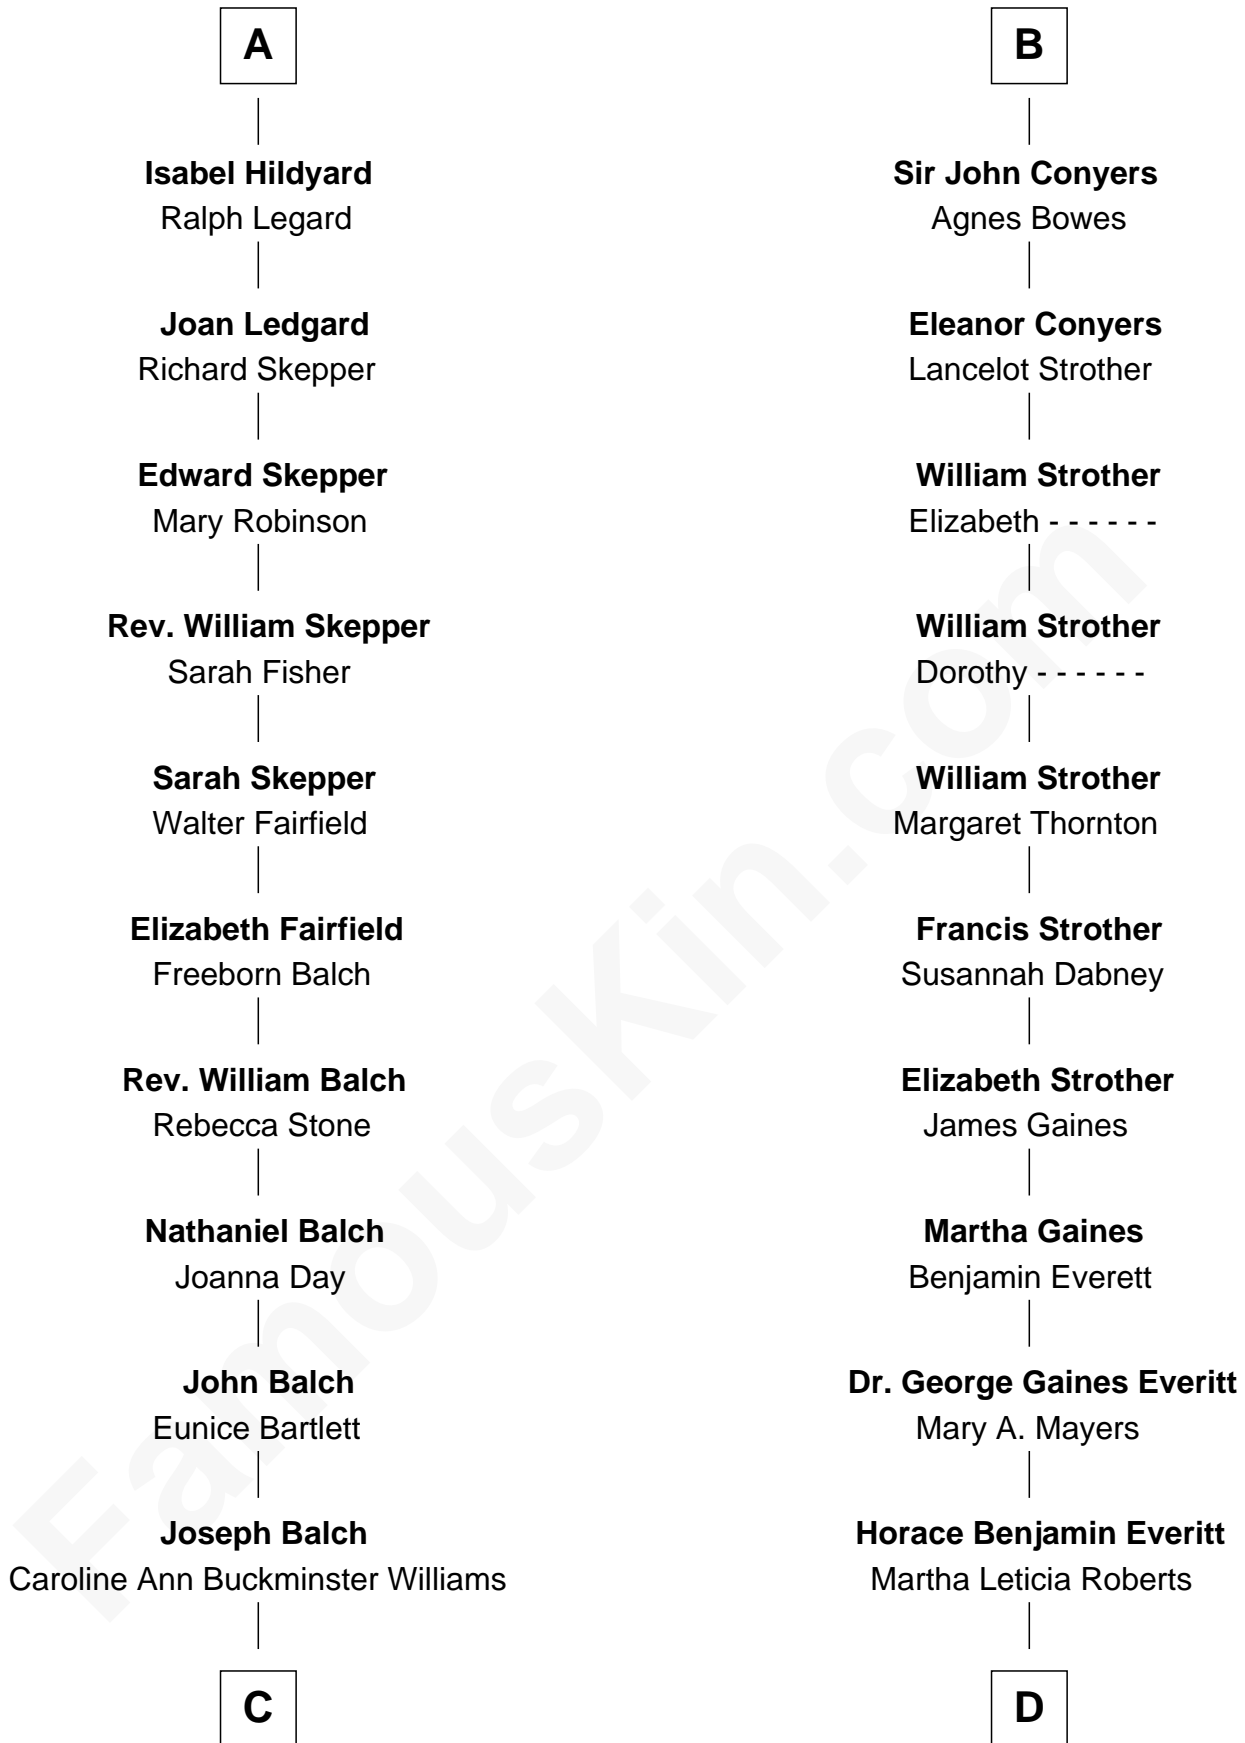

FamousKin.com

Relationship Chart of

Tuesday Weld

TV and Movie Actress

19th cousin 2 times removed of

William H. Macy

TV and Movie Actor

Edward III, King of England

Philippa of Hainault

C

Sarah Bartlett Balch

Stephen Minot Weld

Stephen Minot Weld

Eloise Rodman

Edward Motley Weld

Sarah Lothrop King

Lothrop Motley Weld

Yosene Balfour Ker

Tuesday Weld

TV and Movie Actress

D

Mary Lois Everitt

Clement Overstreet

Lois Elizabeth Overstreet