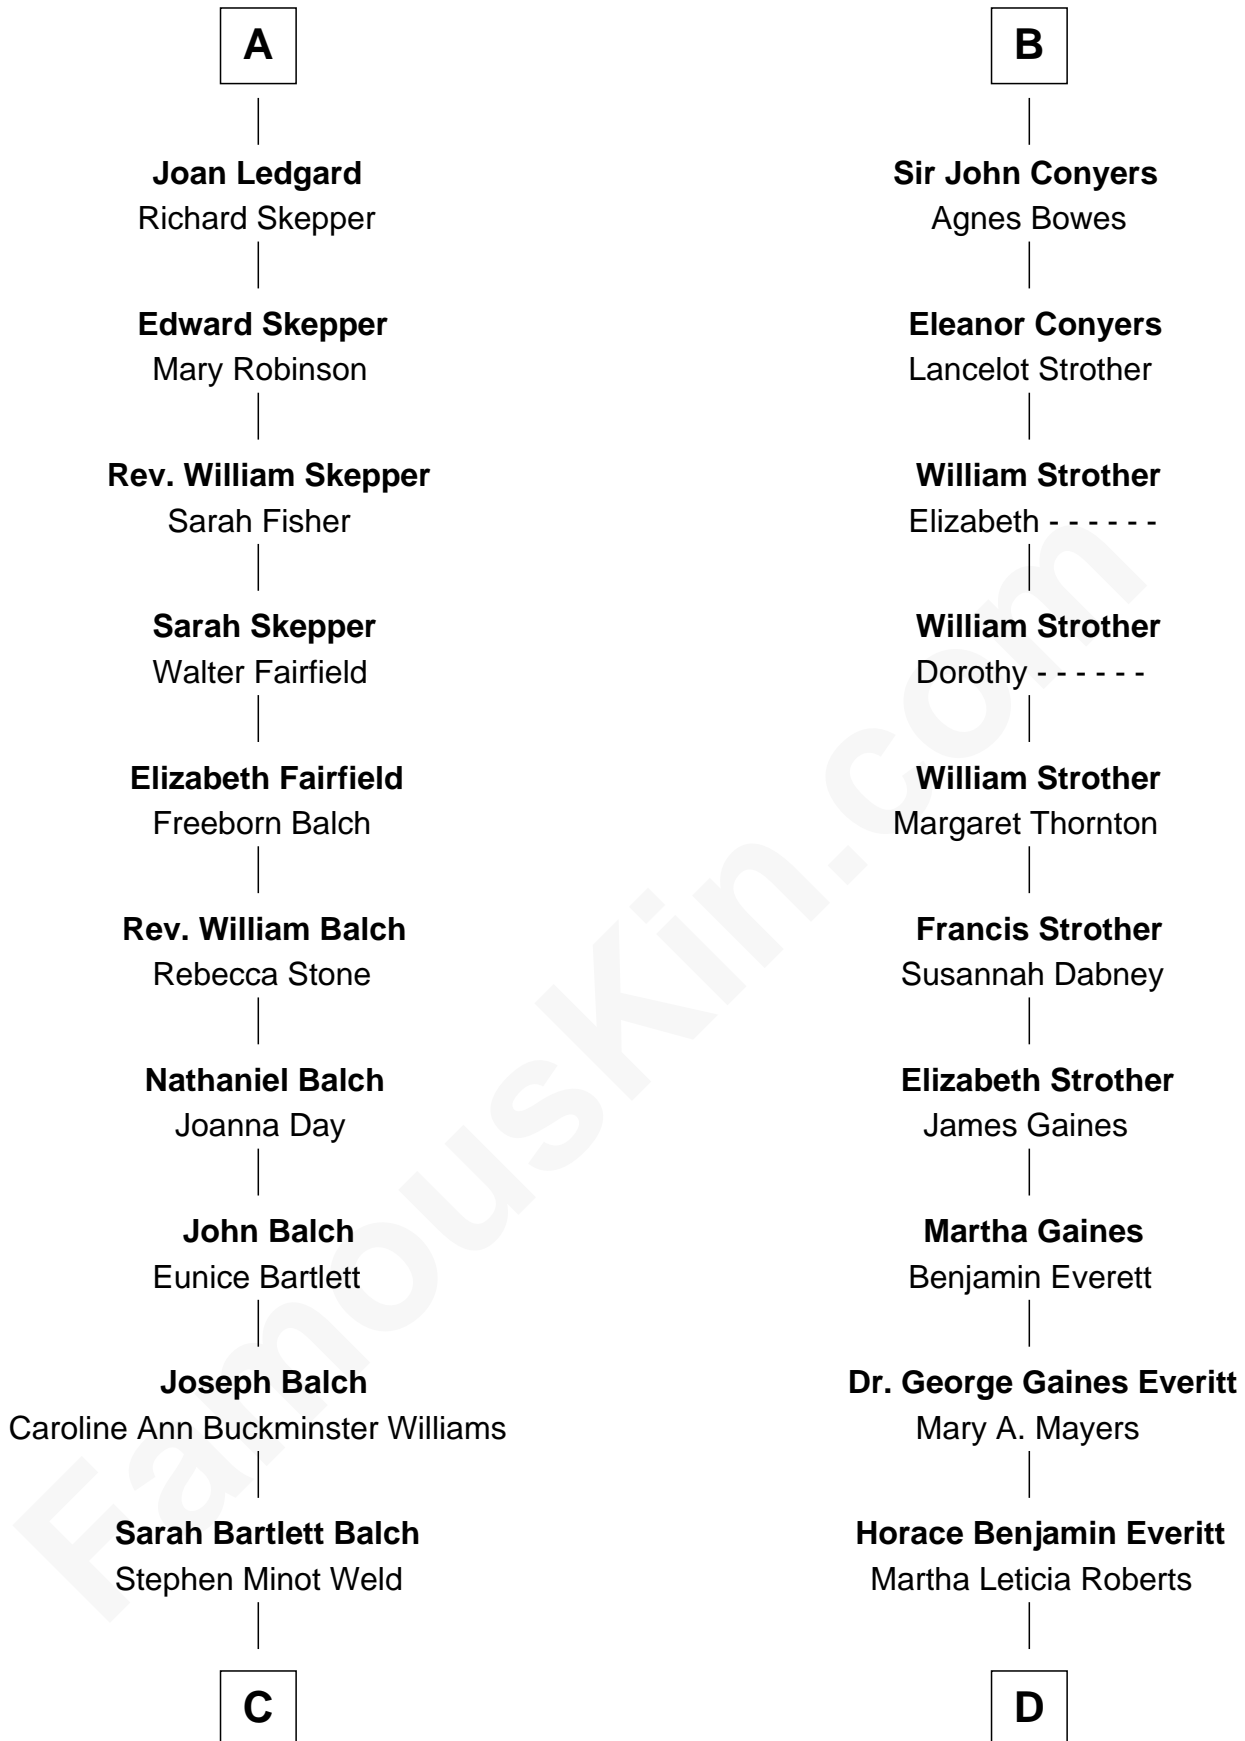

FamousKin.com Relationship Chart of

Tuesday Weld

TV and Movie Actress

19th cousin 1 time removed of

William H. Macy

TV and Movie Actor

Sir Ralph de Neville

Alice de Audley

Anne Stafford

Dorothy Neville

Sir John Dawney

Anne Dawney

Sir George Conyers

B

C

Stephen Minot Weld

Eloise Rodman

Edward Motley Weld

Sarah Lothrop King

Lothrop Motley Weld

Yosene Balfour Ker

Tuesday Weld

TV and Movie Actress

D