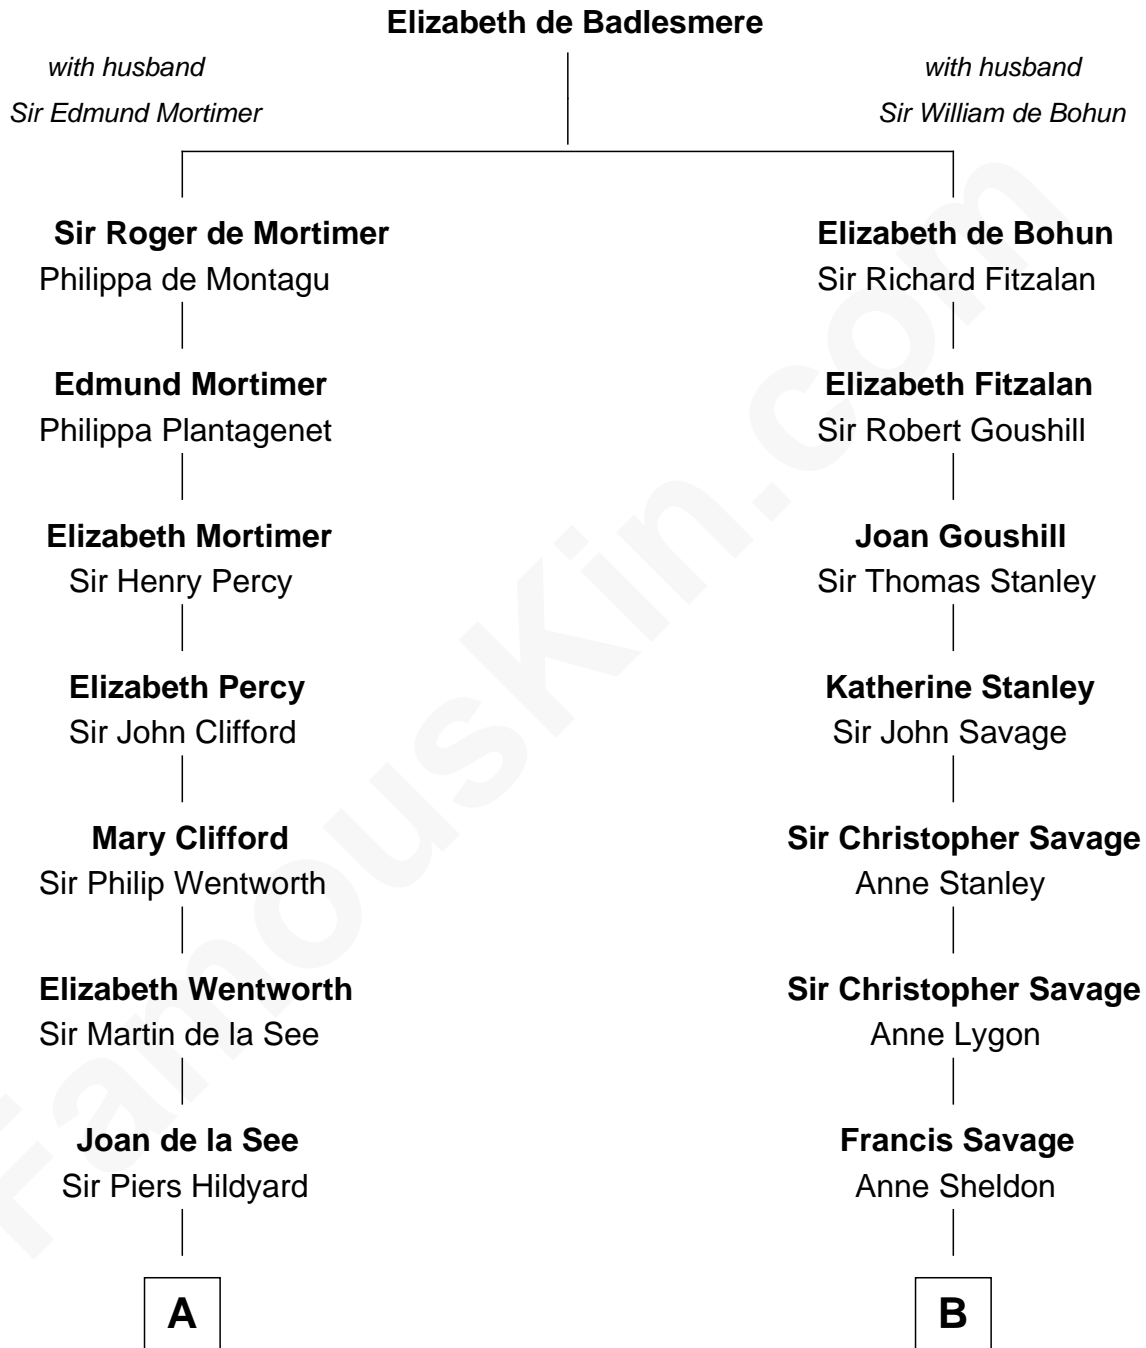

FamousKin.com Relationship Chart of

Tuesday Weld

TV and Movie Actress

19th cousin 2 times removed of

William H. Macy

TV and Movie Actor

C

Sarah Bartlett Balch

Stephen Minot Weld

Stephen Minot Weld

Eloise Rodman

Edward Motley Weld

Sarah Lothrop King

Lothrop Motley Weld

Yosene Balfour Ker

Tuesday Weld