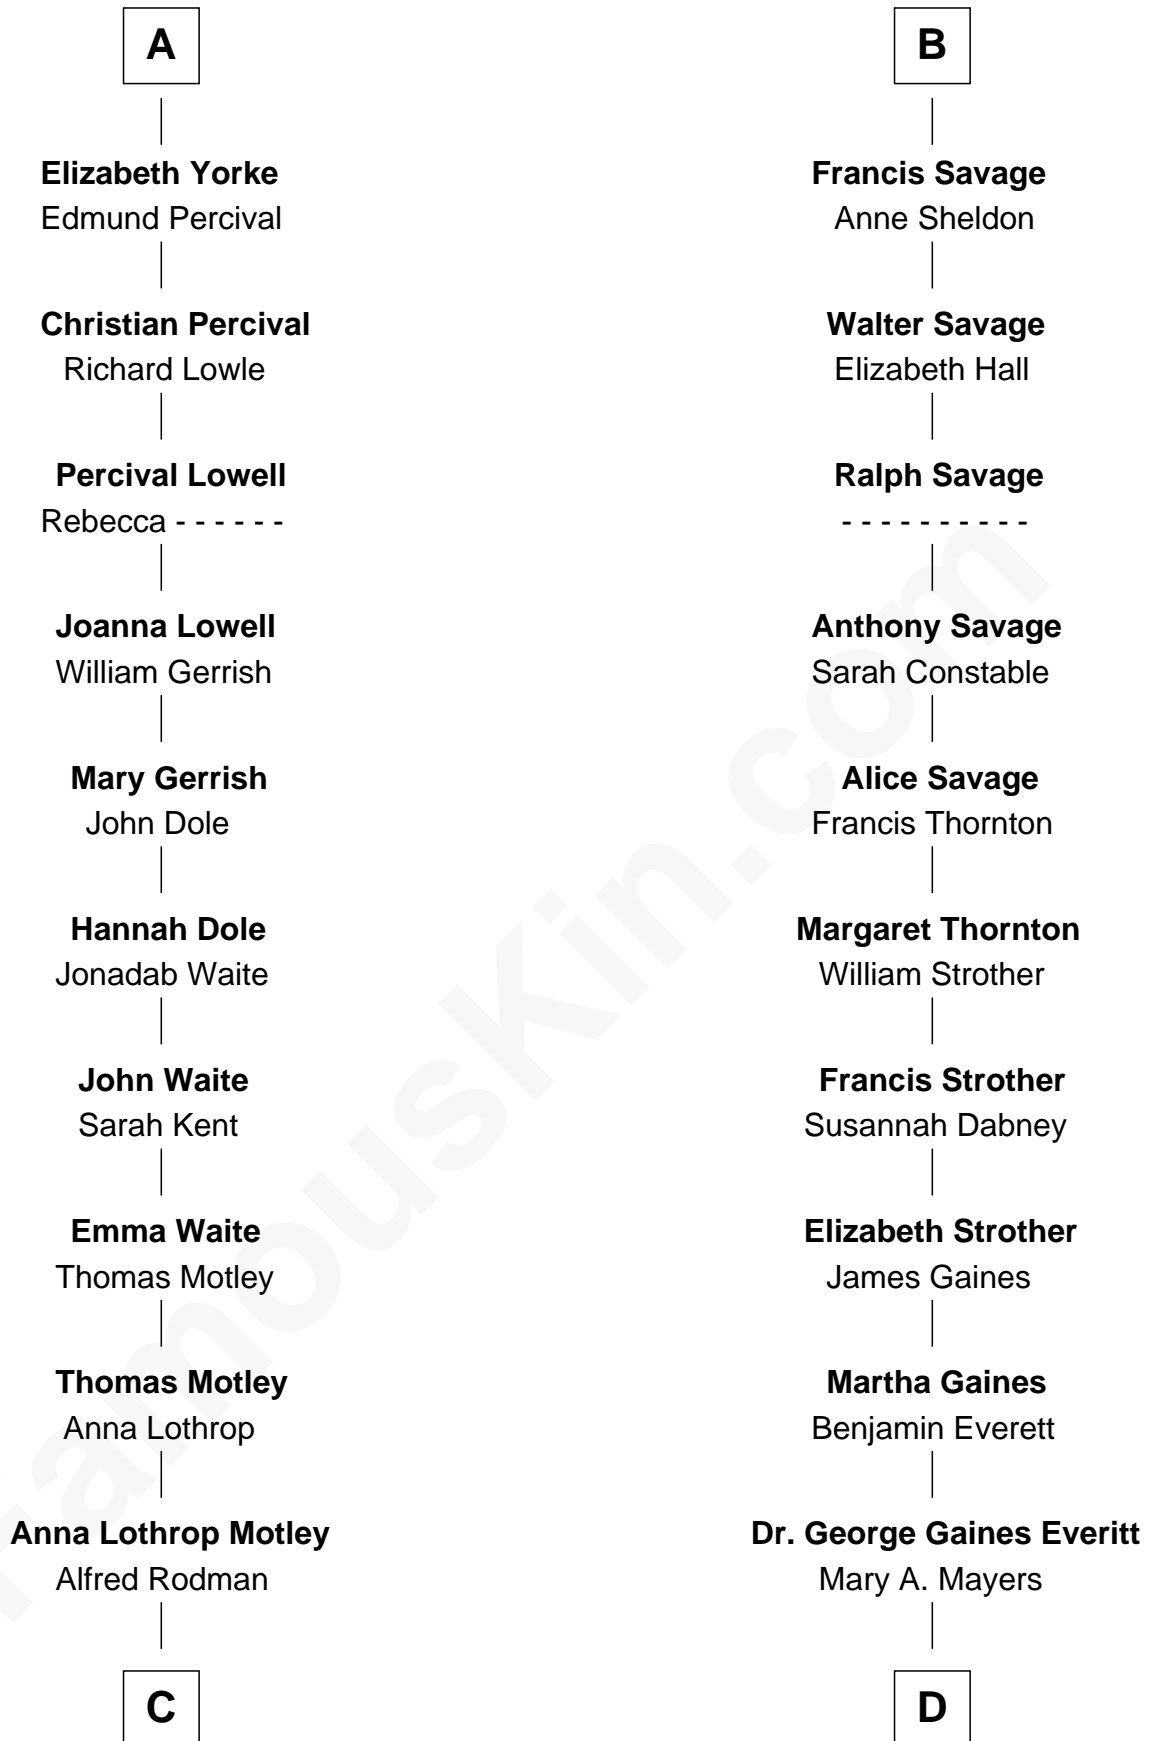

FamousKin.com Relationship Chart of

Tuesday Weld

TV and Movie Actress

20th cousin of

William H. Macy

TV and Movie Actor

Humphrey de Bohun
Elizabeth Plantagenet

C

Eloise Rodman
Stephen Minot Weld

Edward Motley Weld
Sarah Lothrop King

Lothrop Motley Weld
Yosene Balfour Ker

Tuesday Weld
TV and Movie Actress

D

Horace Benjamin Everitt
Martha Leticia Roberts

Mary Lois Everitt
Clement Overstreet