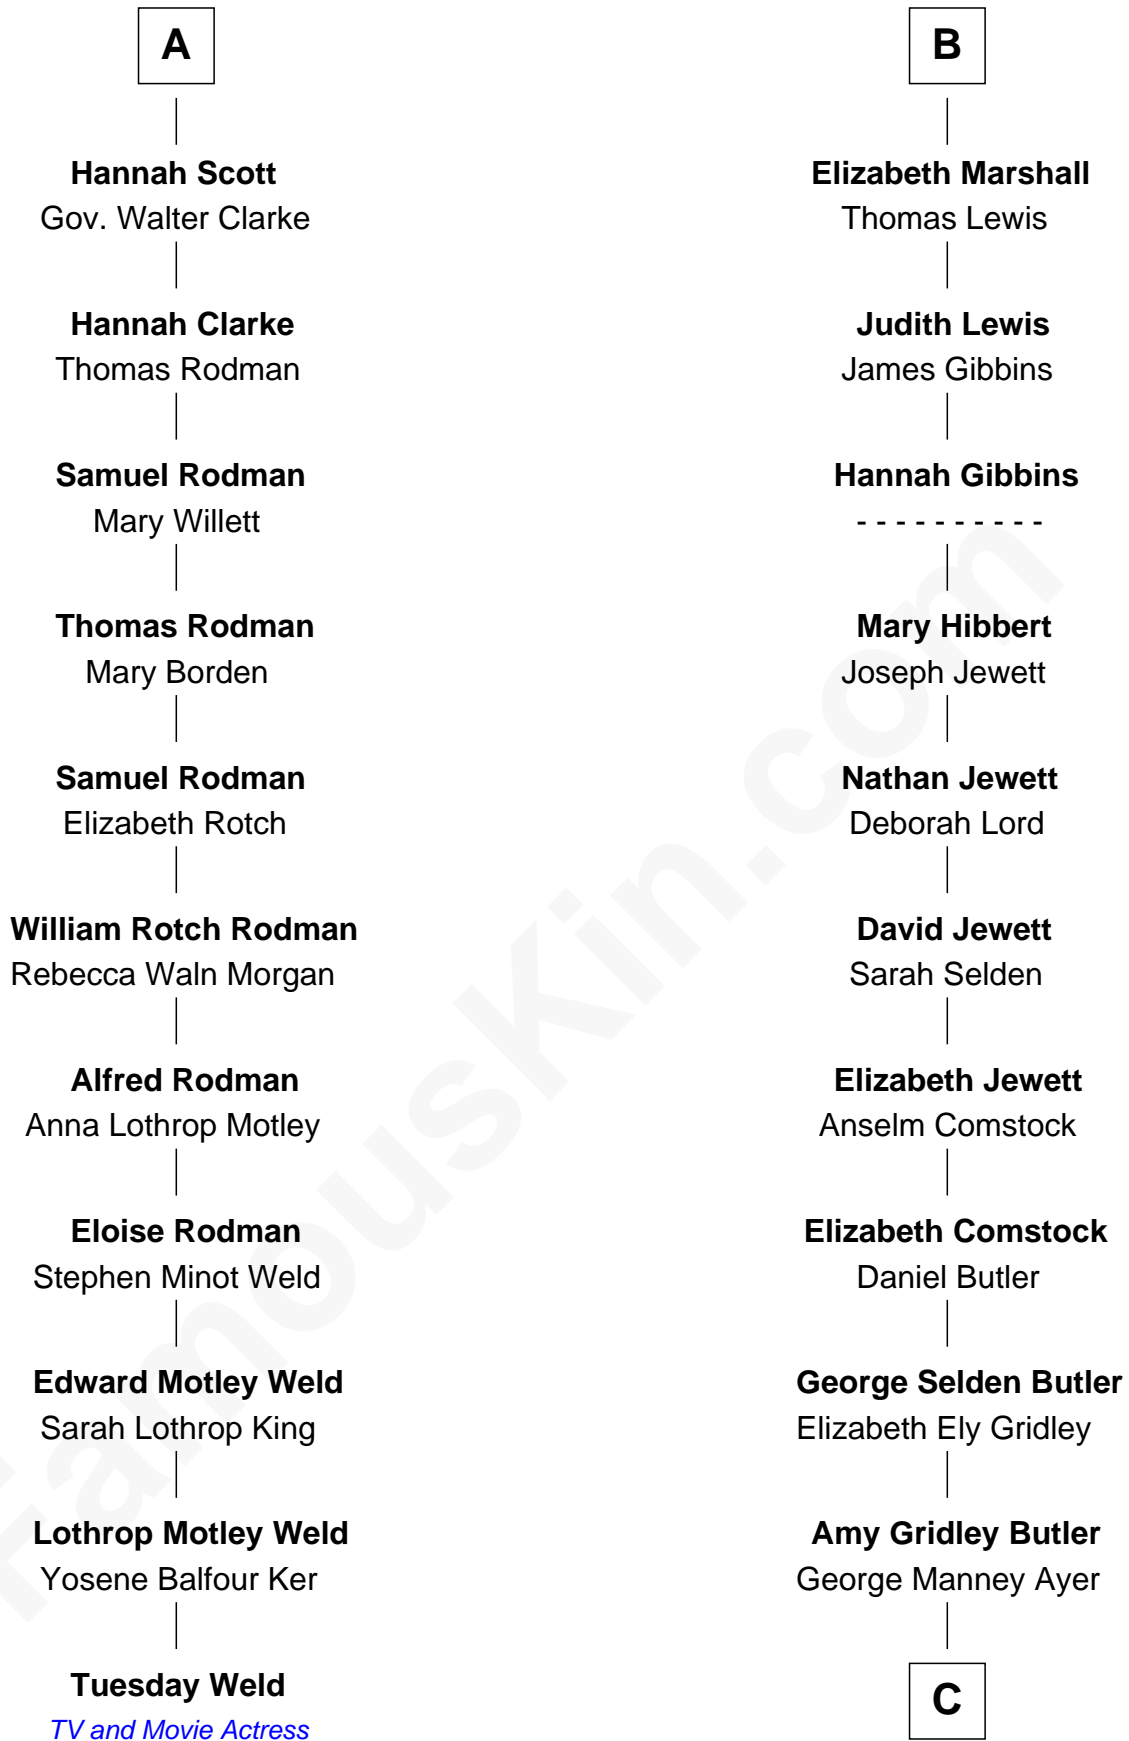

# FamousKin.com Relationship Chart of

**Tuesday Weld**

*TV and Movie Actress*

17th cousin 2 times removed of

**Gerald Ford**

*38th U.S. President*

**Sir Walter Blount**

Sancha de Ayala

**Sir Thomas Blount**  
Margaret de Gresley

**Sir Thomas Blount**  
Agnes Hawley

**Anne Blount**  
William Marbury

**Robert Marbury**  
Katherine Williamson

**William Marbury**  
Agnes Lenton

**Rev. Francis Marbury**  
Bridget Dryden

**Catherine Marbury**  
Richard Scott

**A**

**Constance Blount**  
Sir John Sutton

**Sir John Sutton**  
Elizabeth Berkeley

**Eleanor Sutton**  
Sir Henry Beaumont

**Constance Beaumont**  
John Mytton

**Joyce Mytton**  
John Harpersfield

**Edward Harpersfield alias Mytton**  
Anne Skrimshire

**Katherine Mytton**  
Roger Marshall

**B**

**C**

**Adele Augusta Ayer**  
Levi Addison Gardner

**Dorothy Ayer Gardner**  
Leslie Lynch King

**Gerald Ford**  
*38th U.S. President*