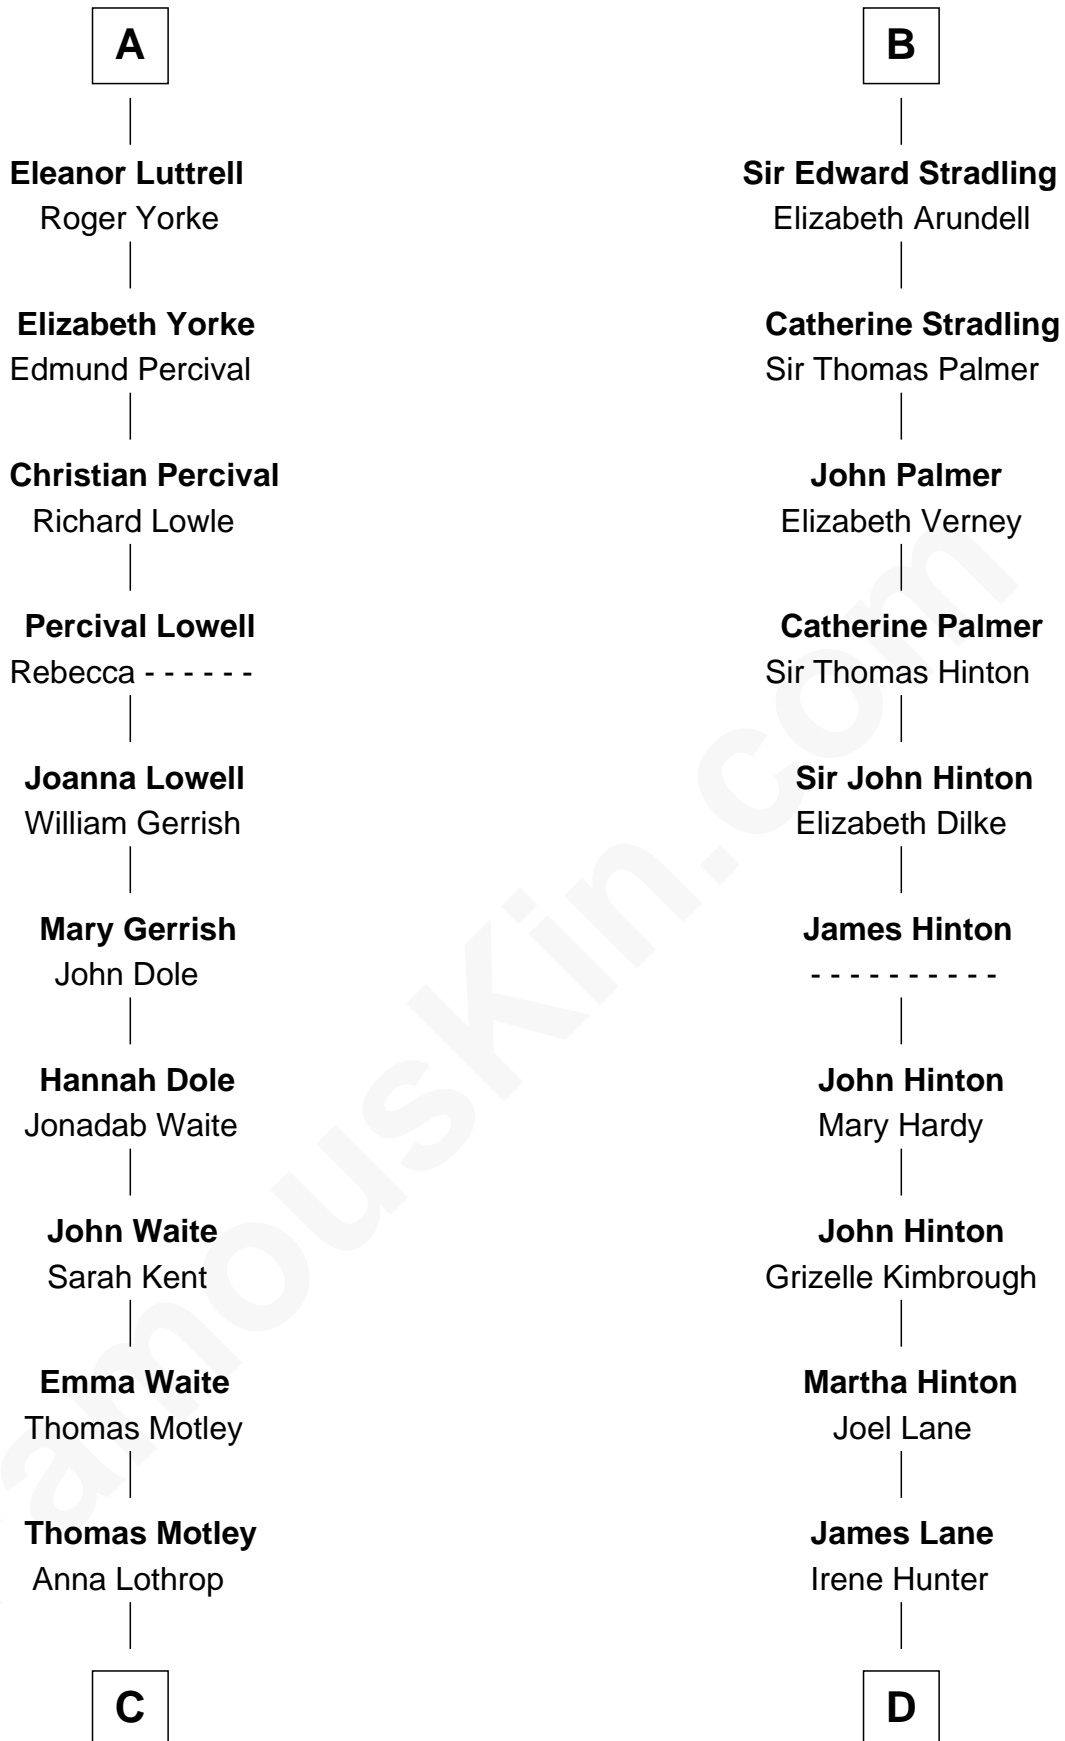

FamousKin.com

Relationship Chart of

Tuesday Weld

TV and Movie Actress

21st cousin of

Harper Lee

Author of To Kill a Mockingbird

C

Anna Lothrop Motley

Alfred Rodman

Eloise Rodman

Stephen Minot Weld

Edward Motley Weld

Sarah Lothrop King

Lothrop Motley Weld

Yosene Balfour Ker