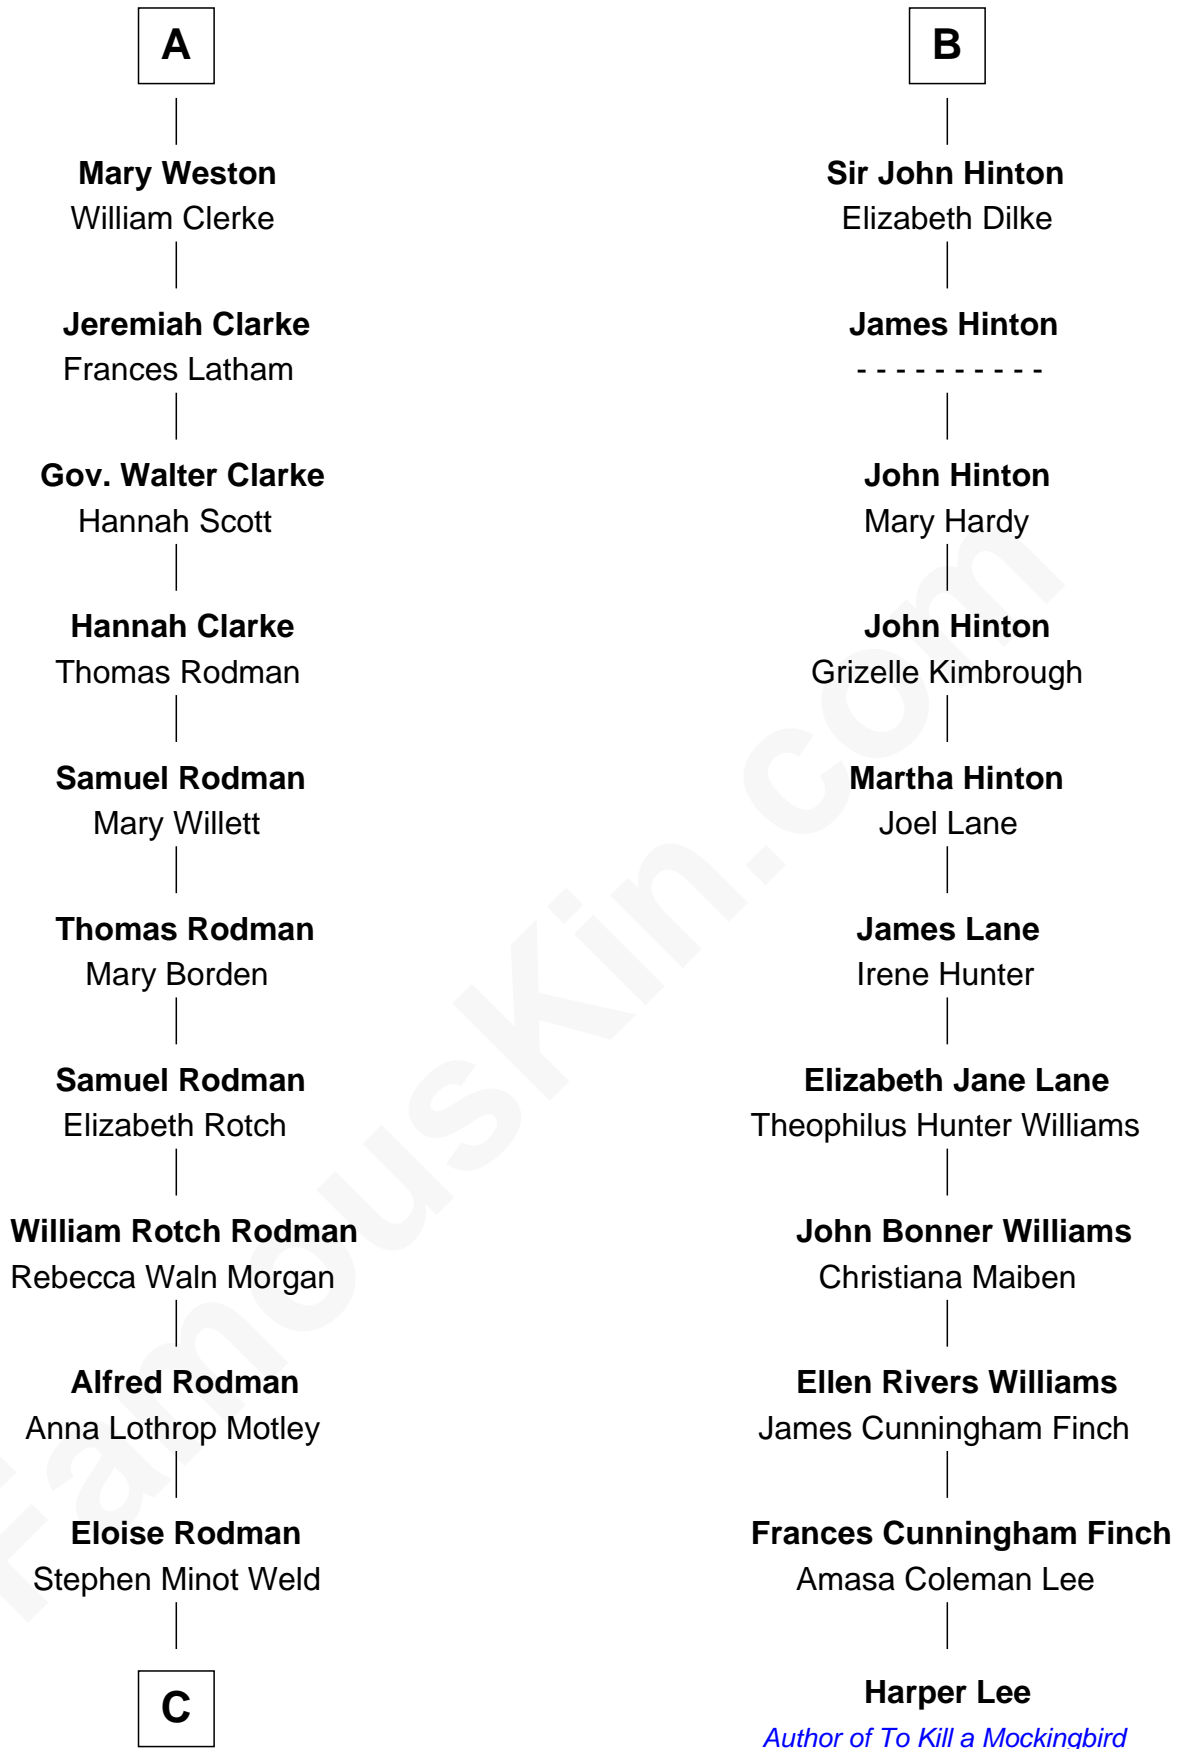

# FamousKin.com Relationship Chart of

**Tuesday Weld**

*TV and Movie Actress*

17th cousin 2 times removed of

**Harper Lee**

*Author of To Kill a Mockingbird*

**Sir William Stradling**

Isabel St. Barbe

**Sir John Stradling**

Joan Dauntsey

**Edmund Stradling**

Elizabeth Arundell

**John Stradling**

Alice Langford

**Anne Stradling**

Sir John Danvers

Sir Thomas Palmer

**John Palmer**

Elizabeth Verney

**Catherine Palmer**

Sir Thomas Hinton

**B**

**C**

Edward Motley Weld

Sarah Lothrop King

Lothrop Motley Weld

Yosene Balfour Ker

Tuesday Weld

*TV and Movie Actress*

FamousKin.com