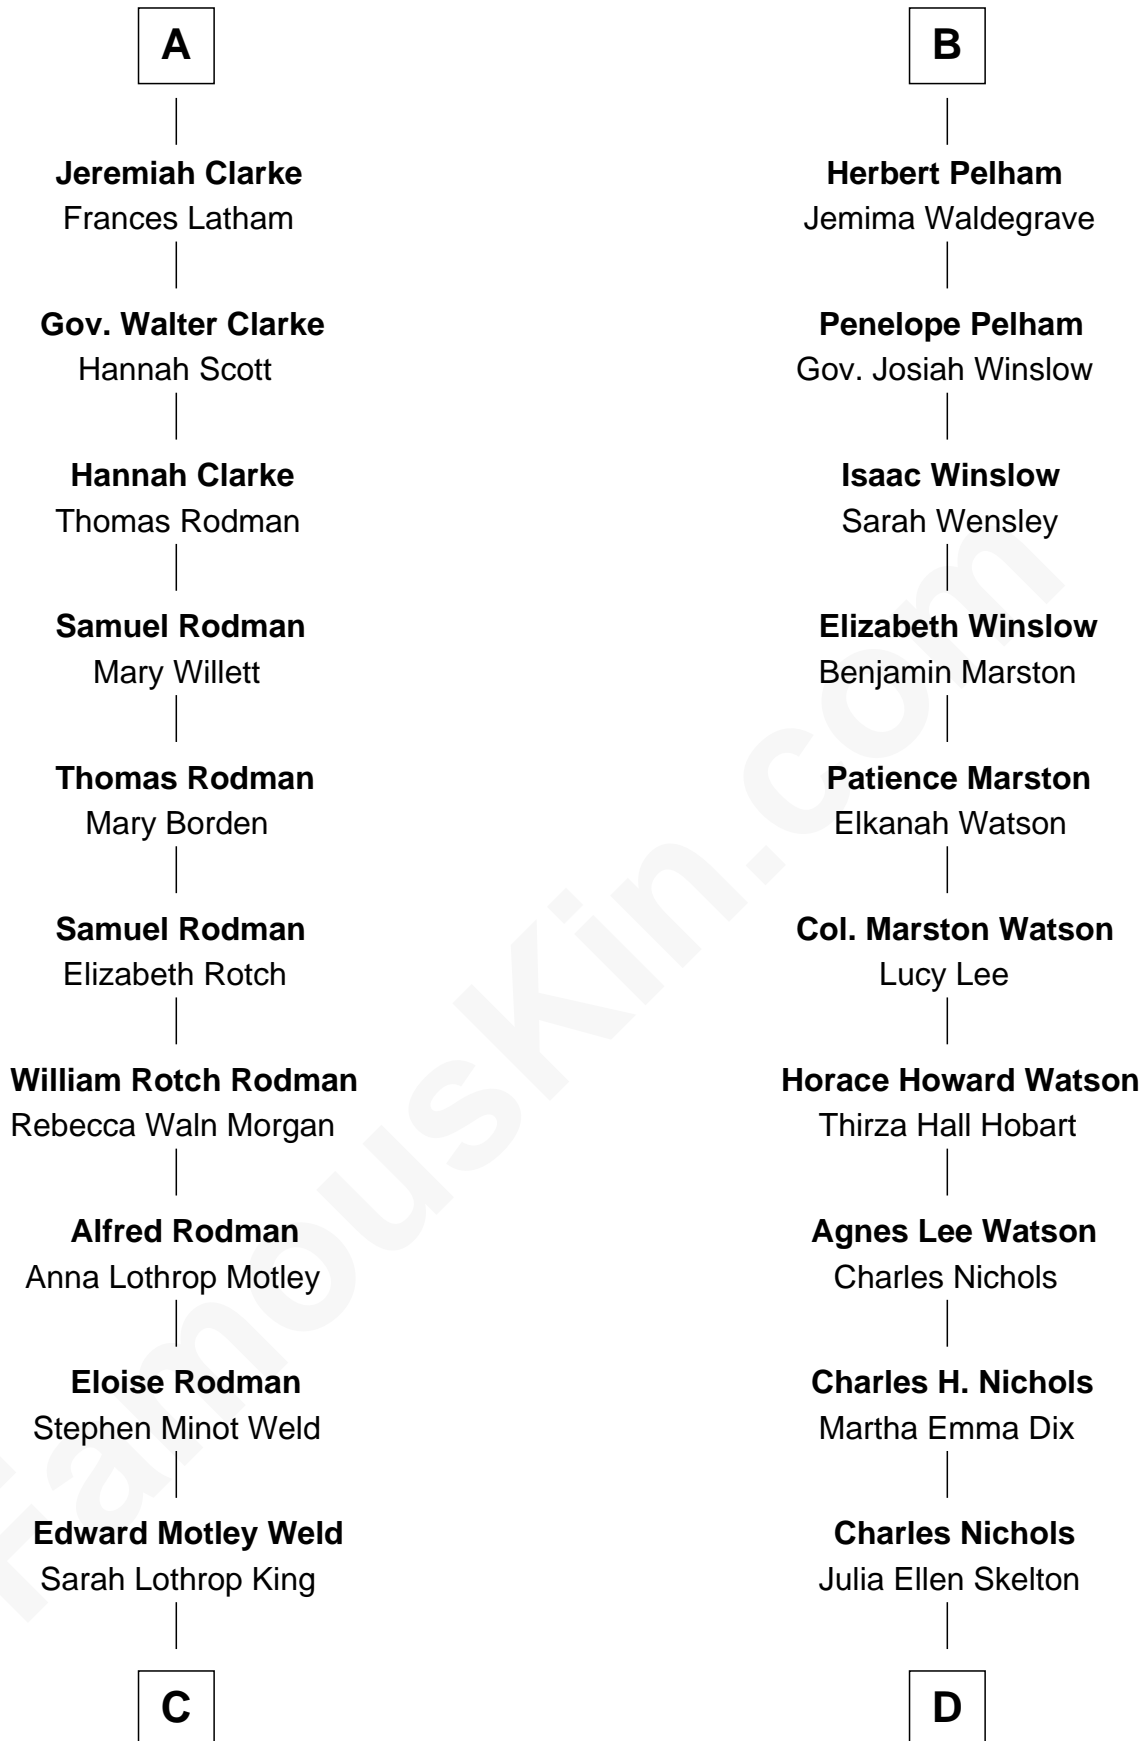

## Relationship Chart of

**Tuesday Weld**

*TV and Movie Actress*

18th cousin 1 time removed of

**John Cena**

*Movie Actor and WWE Pro Wrestler*

**Elizabeth Cokayne**

*with husband*  
*Sir Philip le Boteler*

*with husband*  
*Sir Laurence Cheney*

**Philip Boteler**  
Isabel Willoughby

**Elizabeth Cheney**  
Sir Frederick Tilney

**John Boteler**  
Constance Vere

**Elizabeth Tilney**  
Sir Thomas Howard

**Elizabeth Boteler**  
Thomas Lovett

**Elizabeth Howard**  
Thomas Boleyn

**Thomas Lovett**  
Anne Danvers

**Mary Boleyn**  
Sir William Carey

**Elizabeth Lovett**  
Anthony Cave

**Catherine Carey**  
Sir Francis Knollys

**Mary Cave**  
Sir Jerome Weston

**Anne Knollys**  
Sir Thomas West

**Mary Weston**  
William Clerke

**Penelope West**  
Herbert Pelham

**A**

**B**

**C**

**Lothrop Motley Weld**

Yosene Balfour Ker