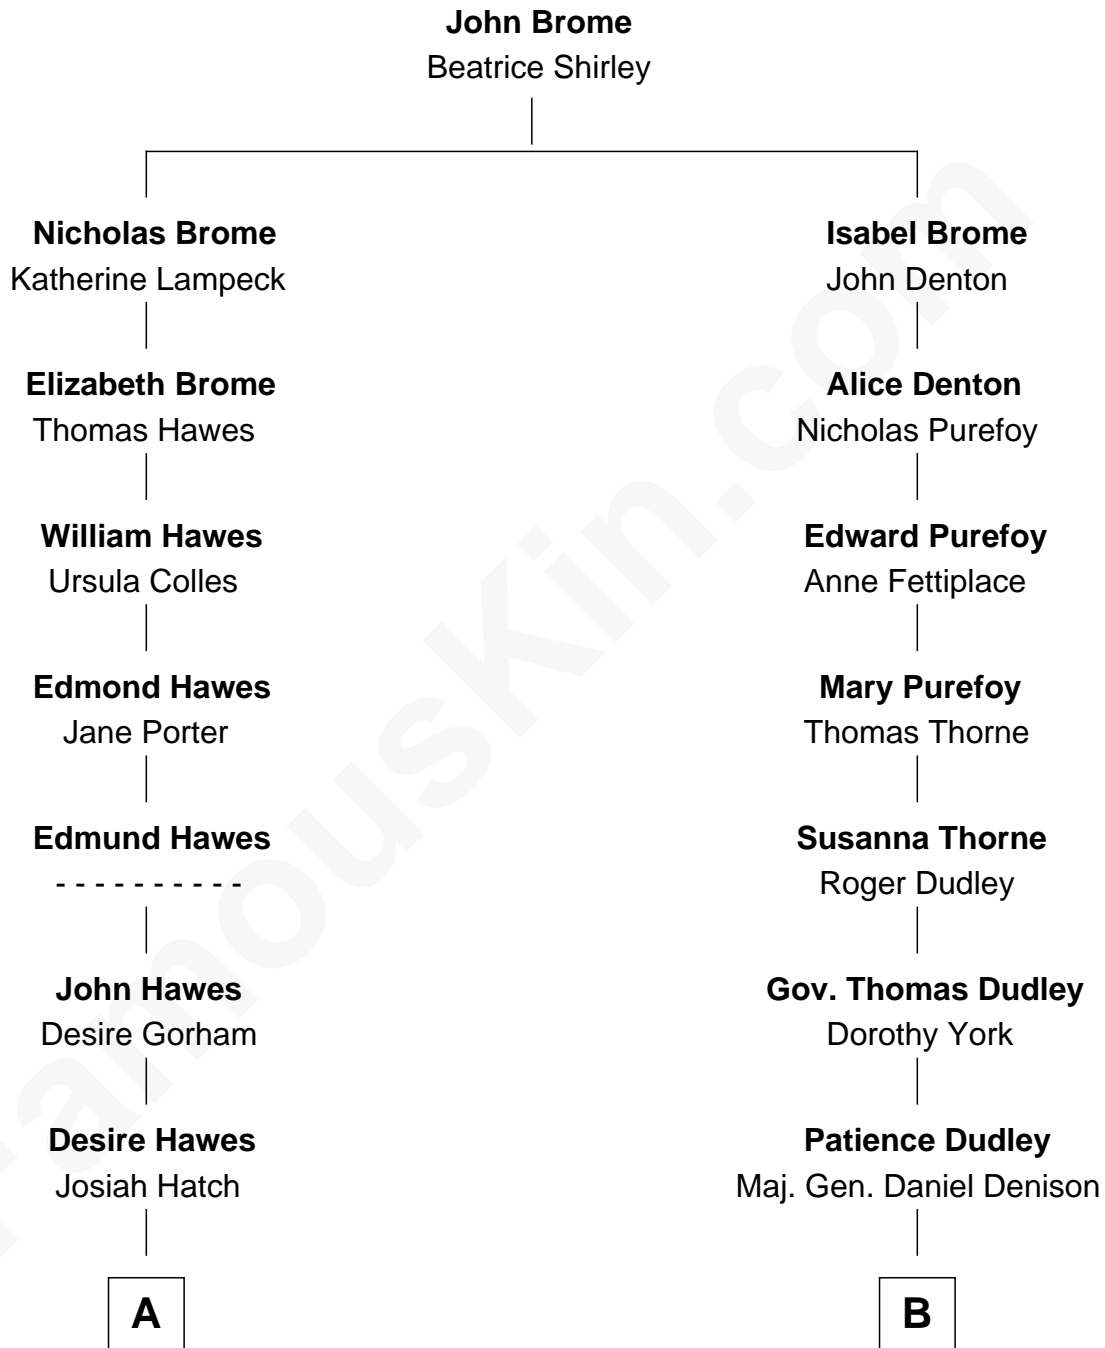

## Relationship Chart of

**Tuesday Weld**

*TV and Movie Actress*

14th cousin 4 times removed of

**John Cena**

*Movie Actor and WWE Pro Wrestler*

C

Carol Frances Lupien