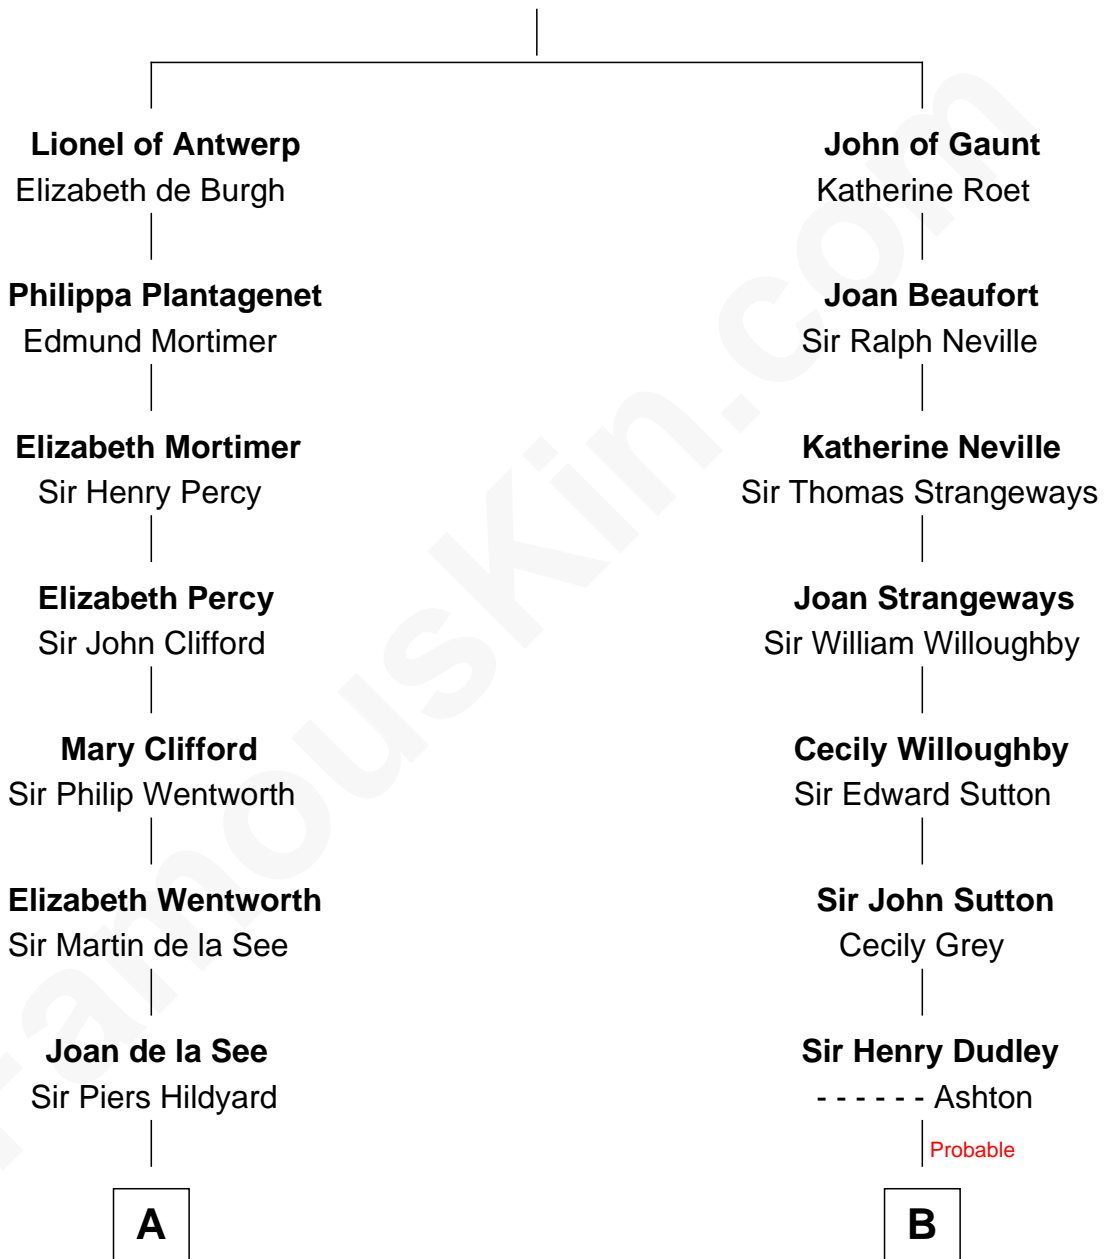

FamousKin.com

Relationship Chart of

Tuesday Weld

TV and Movie Actress

21st cousin of

John Cena

Movie Actor and WWE Pro Wrestler

Edward III, King of England

Philippa of Hainault

C

Sarah Bartlett Balch

Stephen Minot Weld

Stephen Minot Weld

Eloise Rodman

Edward Motley Weld

Sarah Lothrop King

Lothrop Motley Weld

Yosene Balfour Ker

Tuesday Weld

TV and Movie Actress

D

Charles H. Nichols

Martha Emma Dix

Charles Nichols