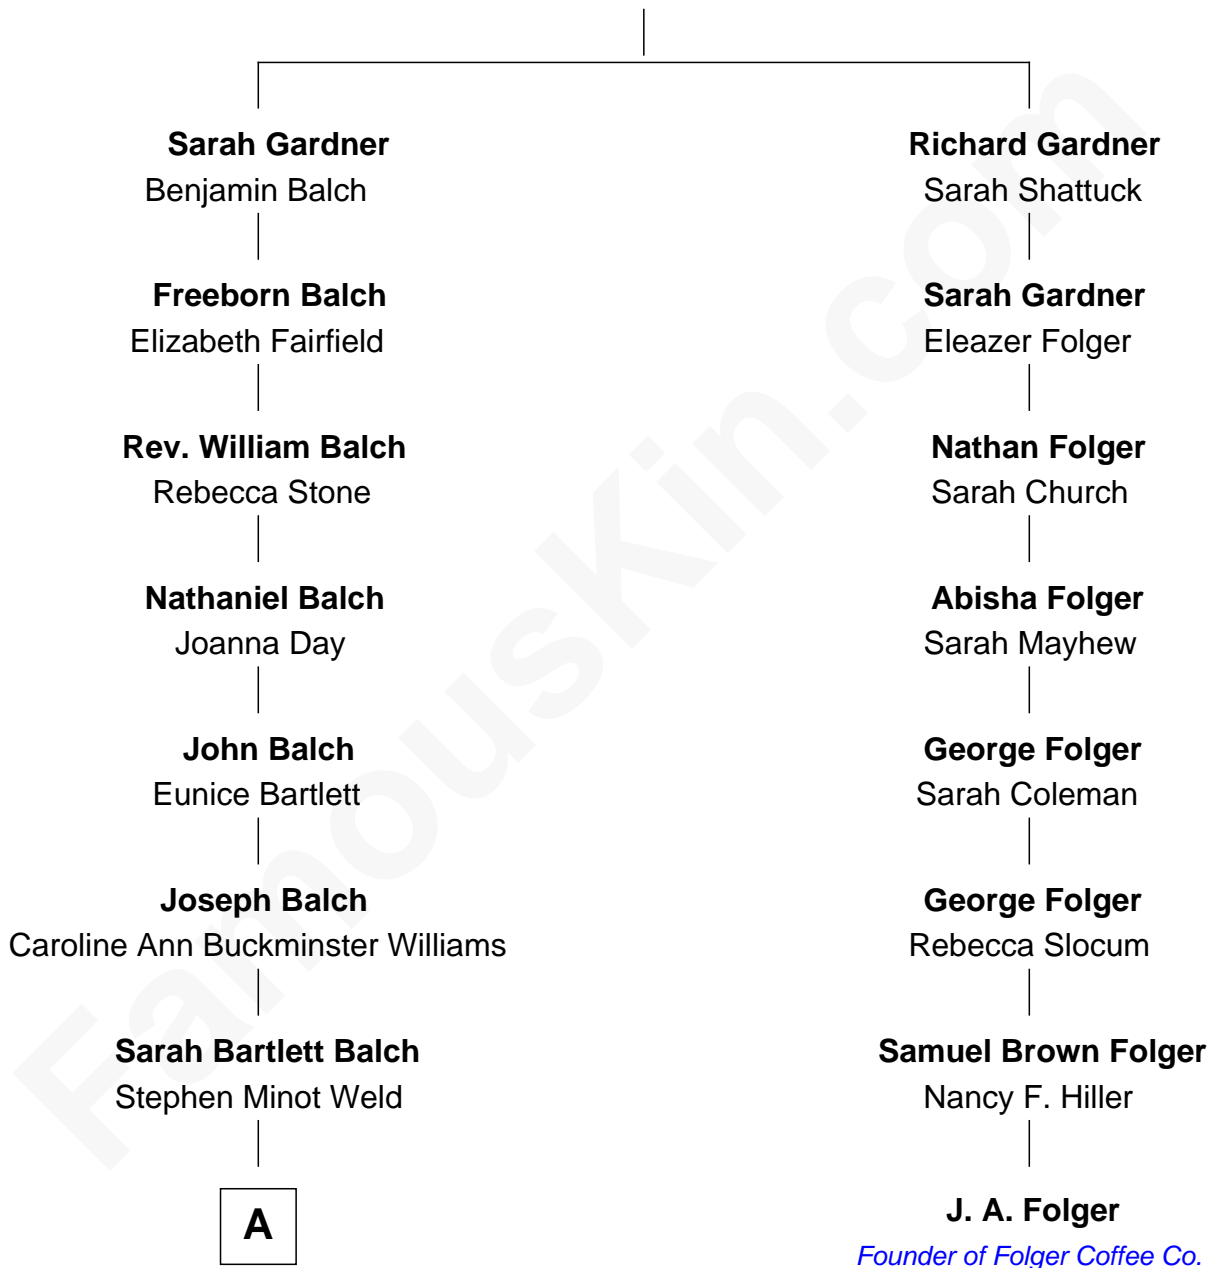

FamousKin.com Relationship Chart of

Tuesday Weld

TV and Movie Actress

7th cousin 3 times removed of

J. A. Folger

Founder of Folger Coffee Company

Thomas Gardner

A

Stephen Minot Weld

Eloise Rodman

Edward Motley Weld

Sarah Lothrop King

Lothrop Motley Weld

Yosene Balfour Ker

Tuesday Weld

TV and Movie Actress

FamousKin.com