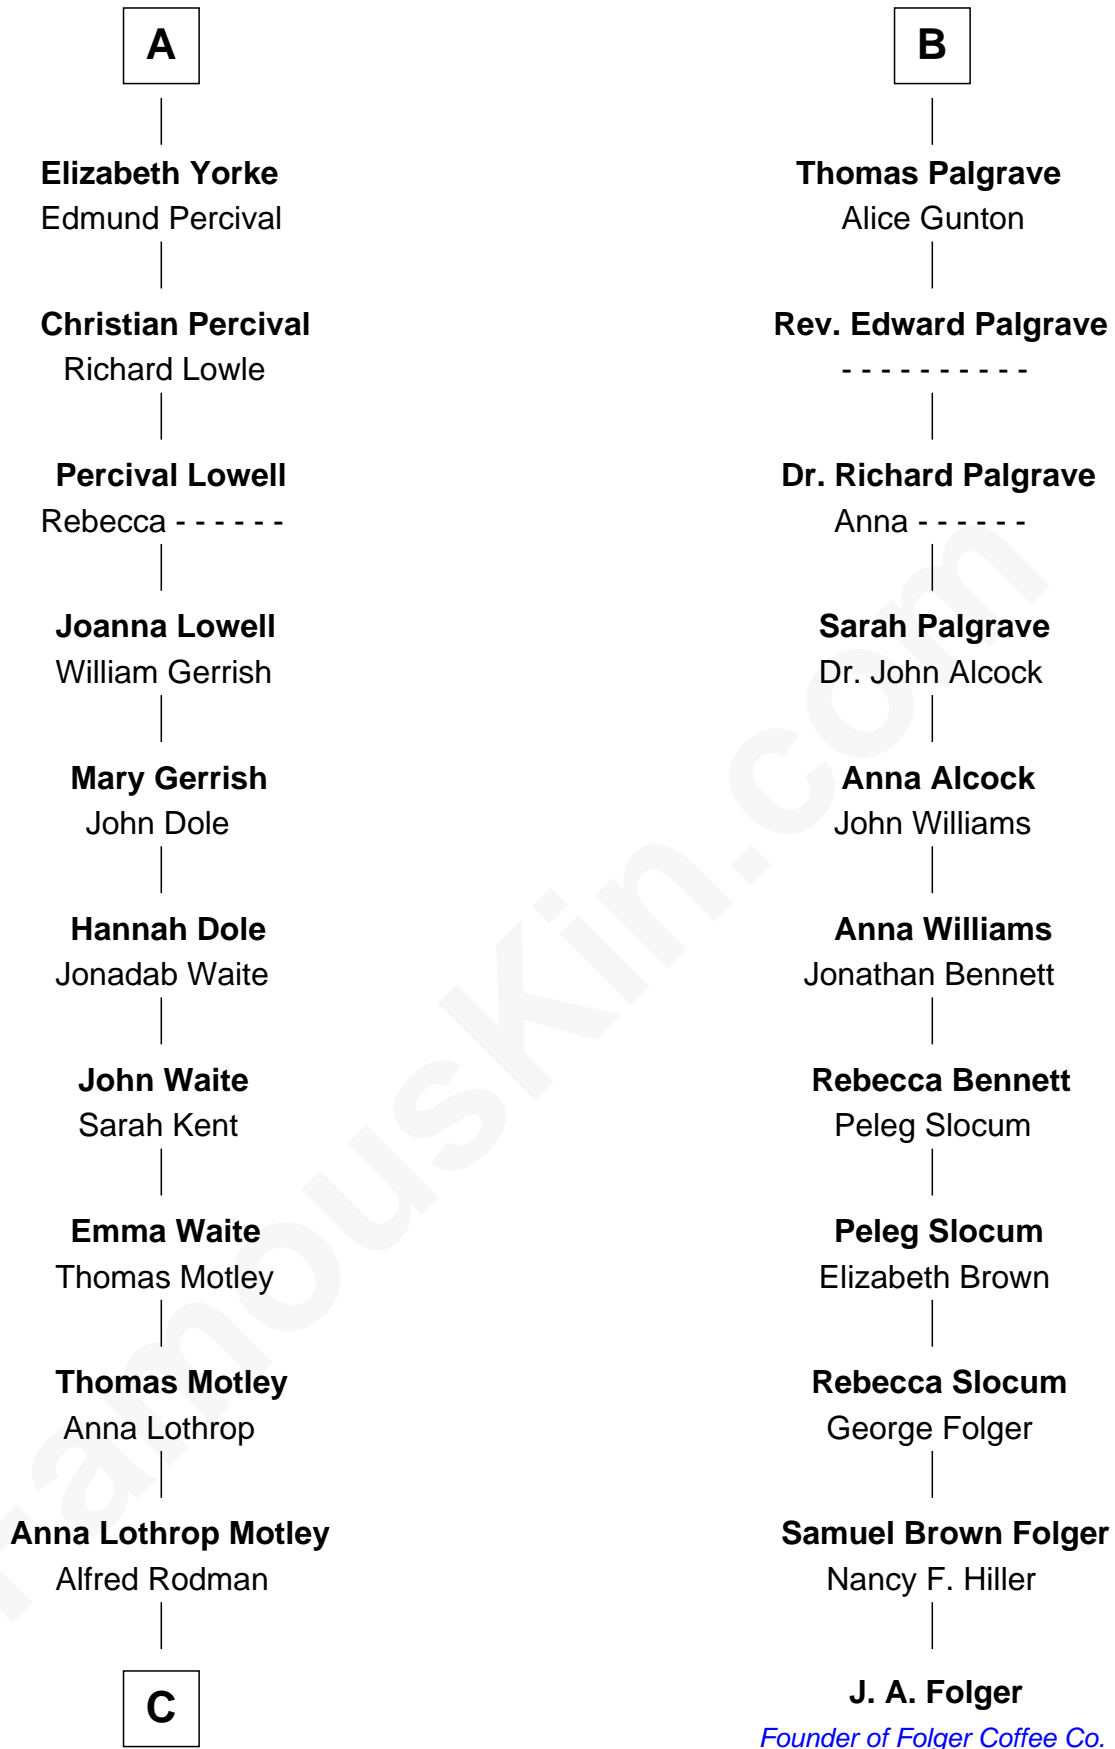

FamousKin.com

Relationship Chart of

Tuesday Weld

TV and Movie Actress

17th cousin 3 times removed of

J. A. Folger

Founder of Folger Coffee Company

Humphrey de Bohun
Elizabeth Plantagenet

C

Eloise Rodman
Stephen Minot Weld

Edward Motley Weld
Sarah Lothrop King

Lothrop Motley Weld
Yosene Balfour Ker

Tuesday Weld
TV and Movie Actress

FamousKin.com