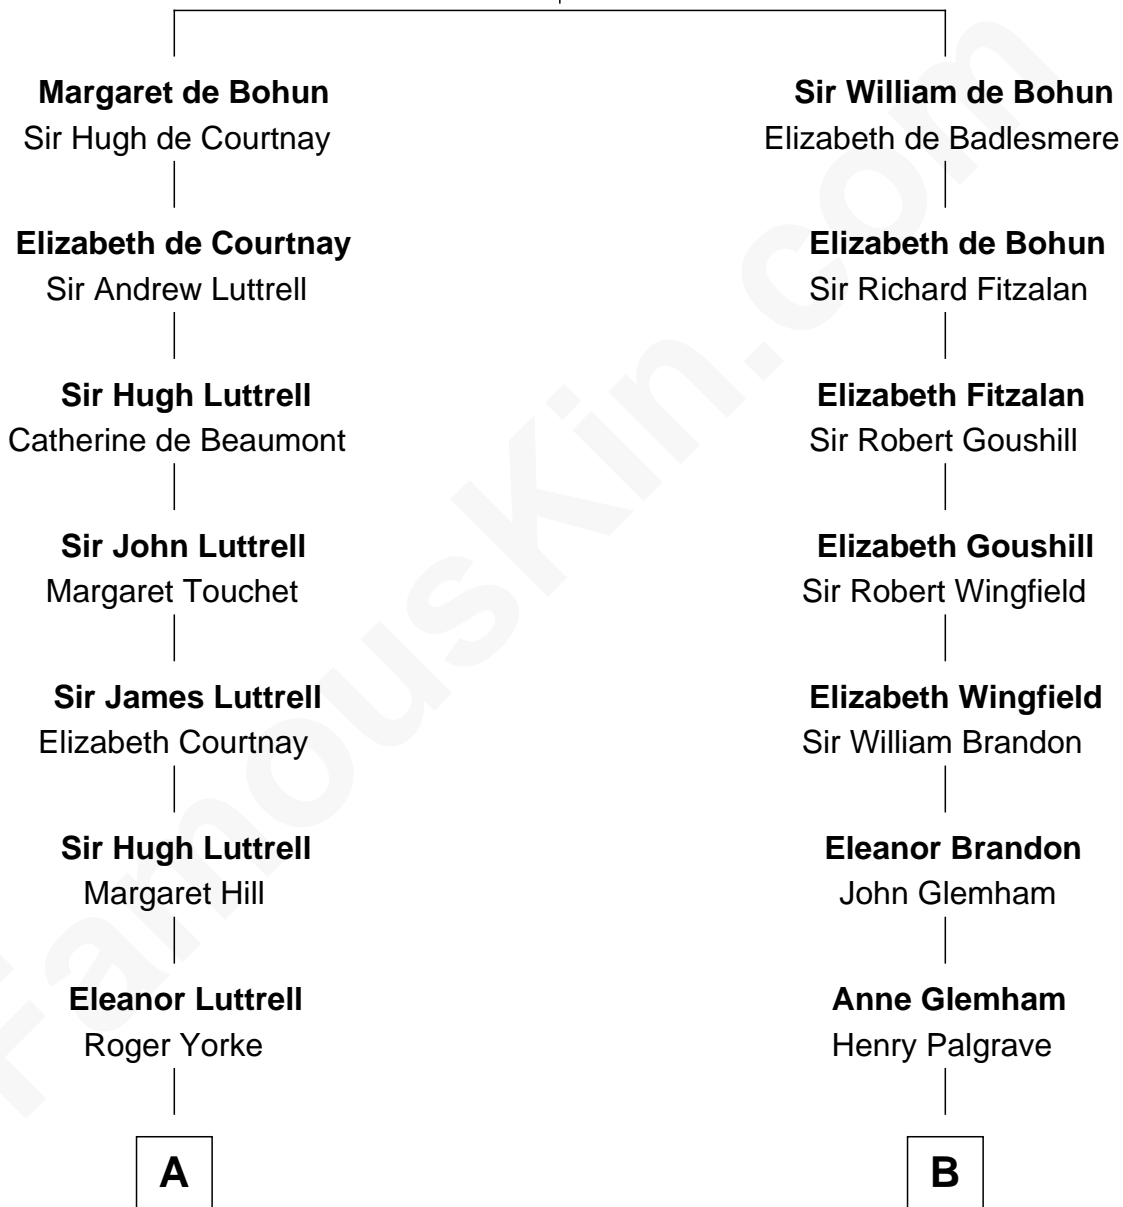

FamousKin.com

Relationship Chart of

Tuesday Weld

TV and Movie Actress

17th cousin 3 times removed of

J. A. Folger

Founder of Folger Coffee Company

Humphrey de Bohun
Elizabeth Plantagenet

C

Eloise Rodman
Stephen Minot Weld

Edward Motley Weld
Sarah Lothrop King

Lothrop Motley Weld
Yosene Balfour Ker

Tuesday Weld
TV and Movie Actress

FamousKin.com