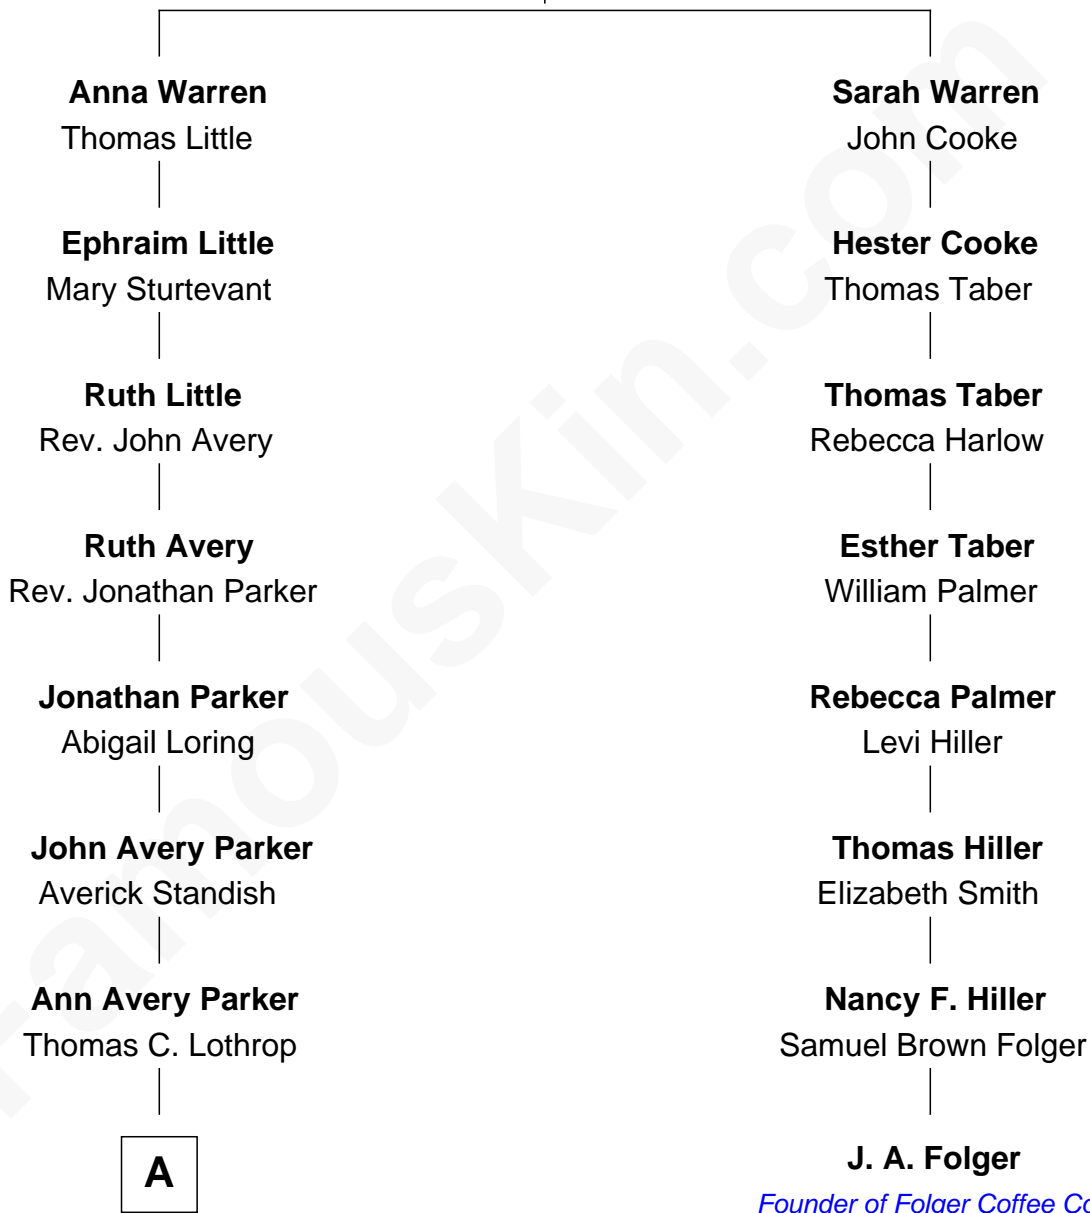

FamousKin.com Relationship Chart of

Tuesday Weld

TV and Movie Actress

7th cousin 3 times removed of

J. A. Folger

Founder of Folger Coffee Company

Richard Warren
Elizabeth Walker

A

—
Sarah Williams Lothrop

George Parsons King

—
Sarah Lothrop King

Edward Motley Weld

—
Lothrop Motley Weld

Yosene Balfour Ker

—
Tuesday Weld

TV and Movie Actress