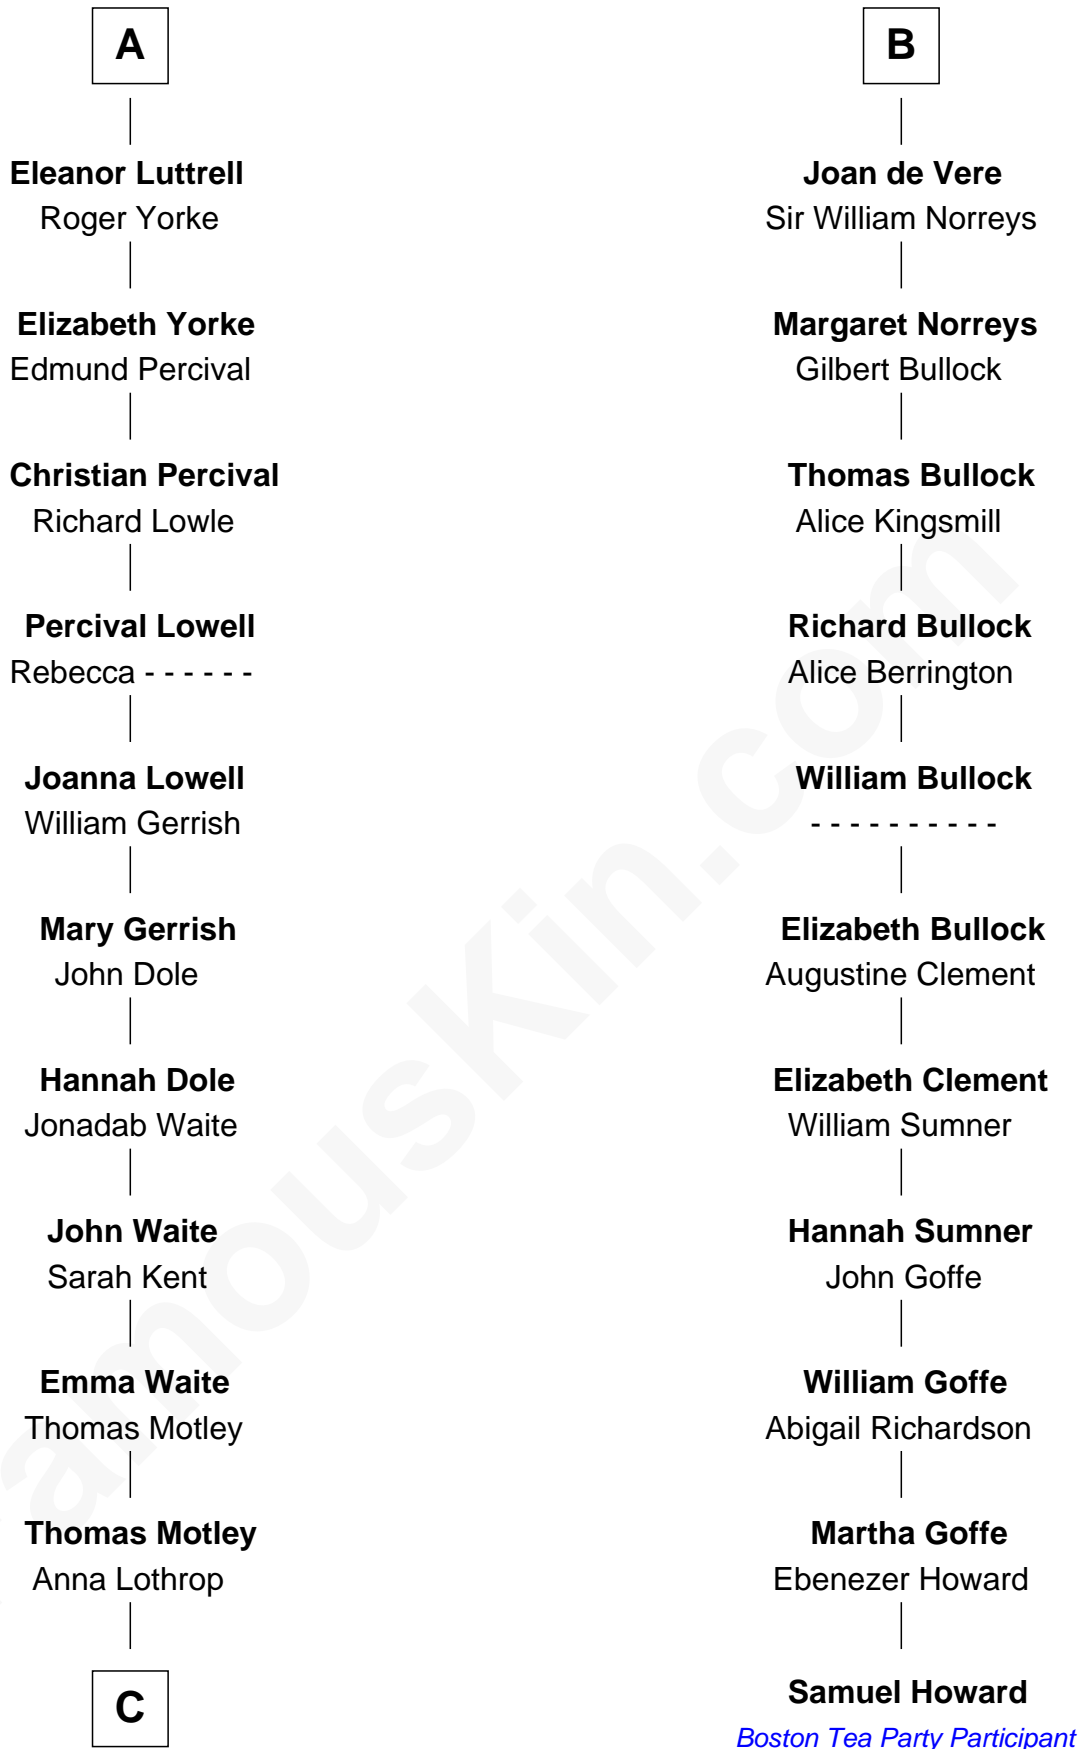

FamousKin.com

Relationship Chart of

Tuesday Weld

TV and Movie Actress

17th cousin 4 times removed of

Samuel Howard

Boston Tea Party Participant

C

—
Anna Lothrop Motley

Alfred Rodman

—
Eloise Rodman

Stephen Minot Weld

—
Edward Motley Weld

Sarah Lothrop King

—
Lothrop Motley Weld

Yosene Balfour Ker

—
Tuesday Weld

TV and Movie Actress

FamousKin.com