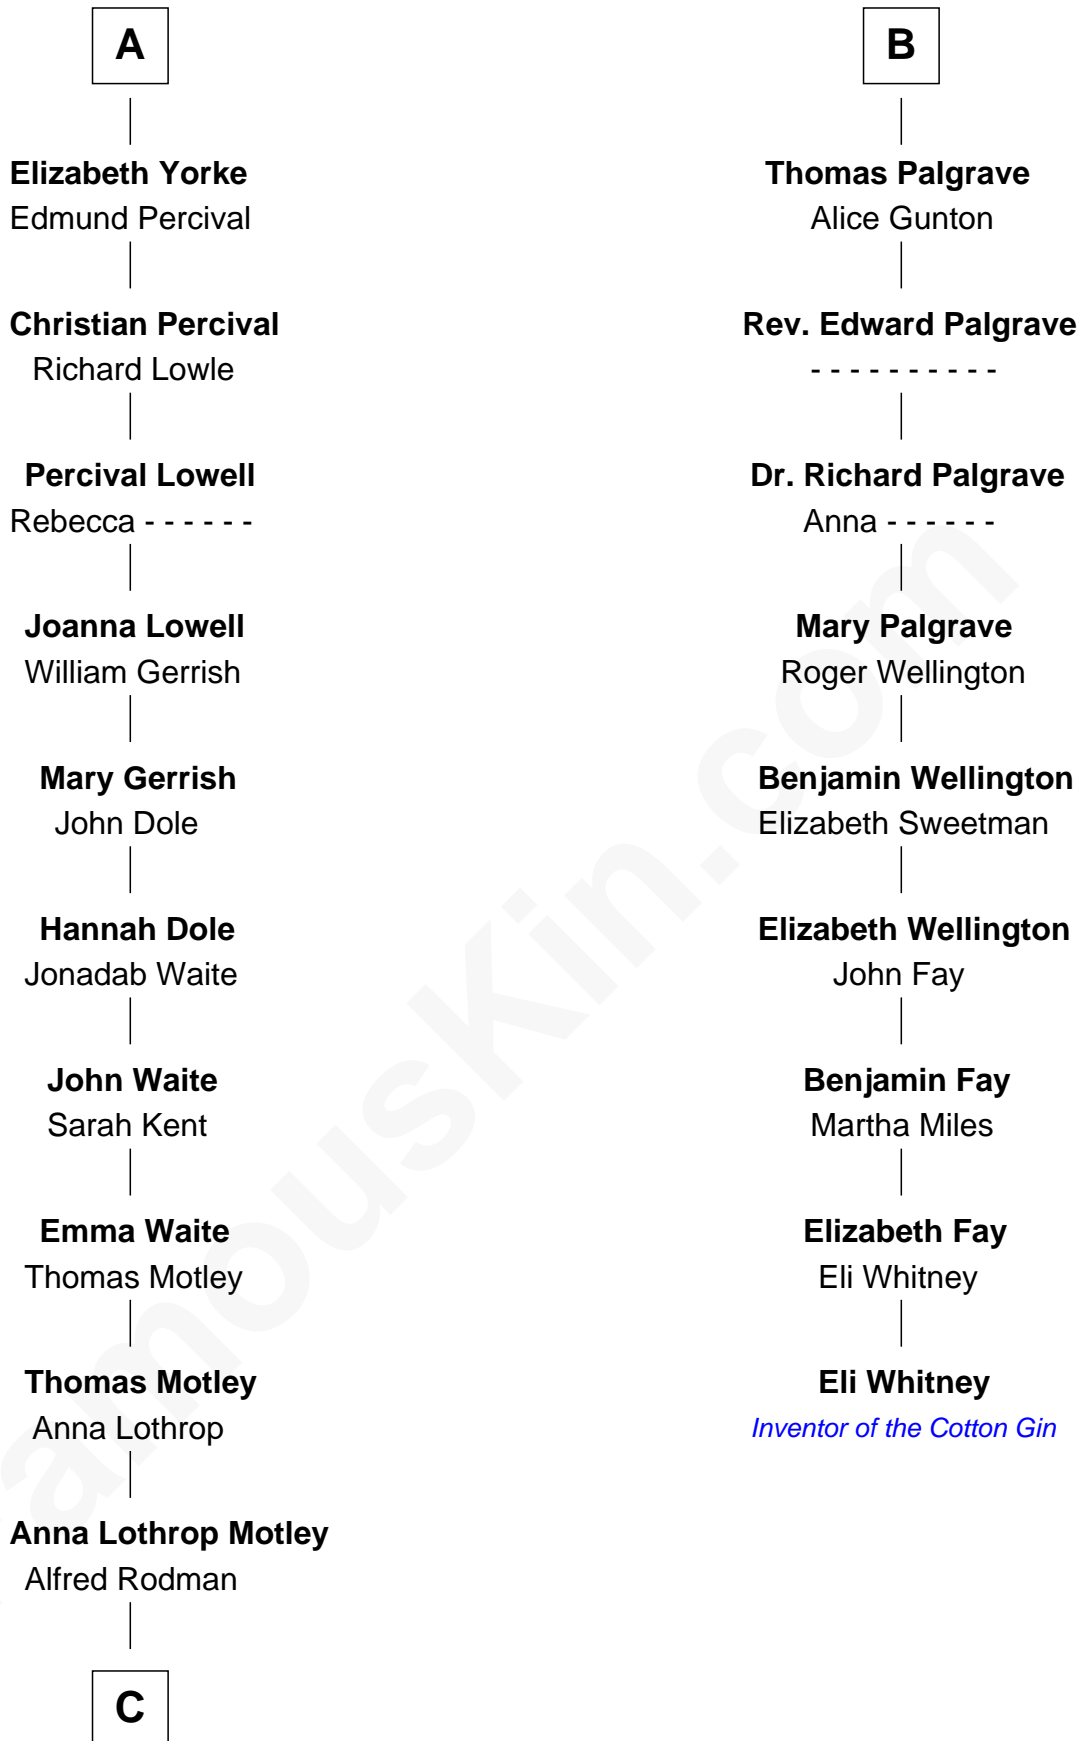

FamousKin.com Relationship Chart of

Tuesday Weld

TV and Movie Actress

15th cousin 5 times removed of

Eli Whitney

Inventor of the Cotton Gin

Humphrey de Bohun

Elizabeth Plantagenet

C

—
Eloise Rodman
Stephen Minot Weld

—
Edward Motley Weld
Sarah Lothrop King

—
Lothrop Motley Weld
Yosene Balfour Ker

—
Tuesday Weld
TV and Movie Actress

FamousKin.com