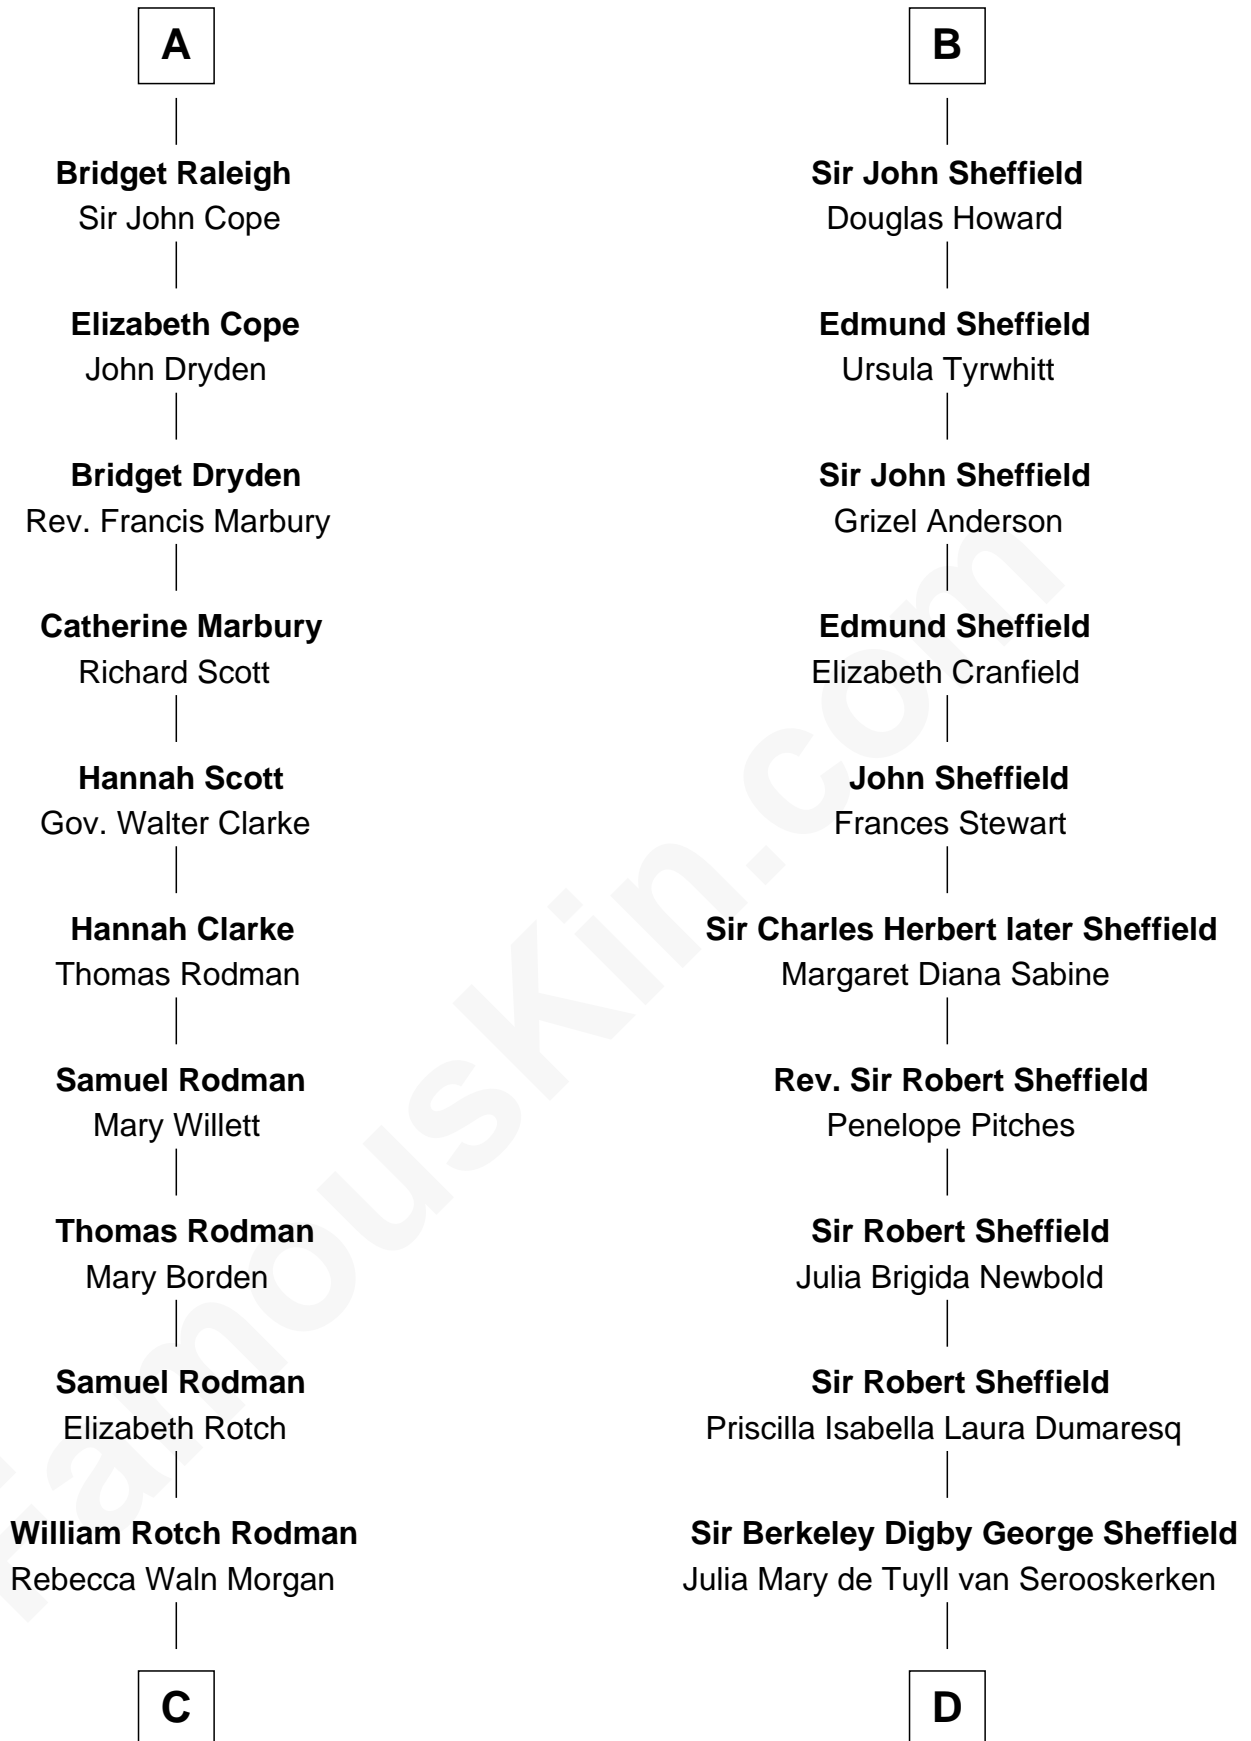

# FamousKin.com Relationship Chart of

**Tuesday Weld**

*TV and Movie Actress*

20th cousin 1 time removed of

**Cara Delevingne**

*Fashion Model and Movie Actress*

**Edmund Fitzalan**

Alice de Warenne

**C**

**Alfred Rodman**  
Anna Lothrop Motley

**Eloise Rodman**  
Stephen Minot Weld

**Edward Motley Weld**  
Sarah Lothrop King

**Lothrop Motley Weld**  
Yosene Balfour Ker

**Tuesday Weld**  
*TV and Movie Actress*