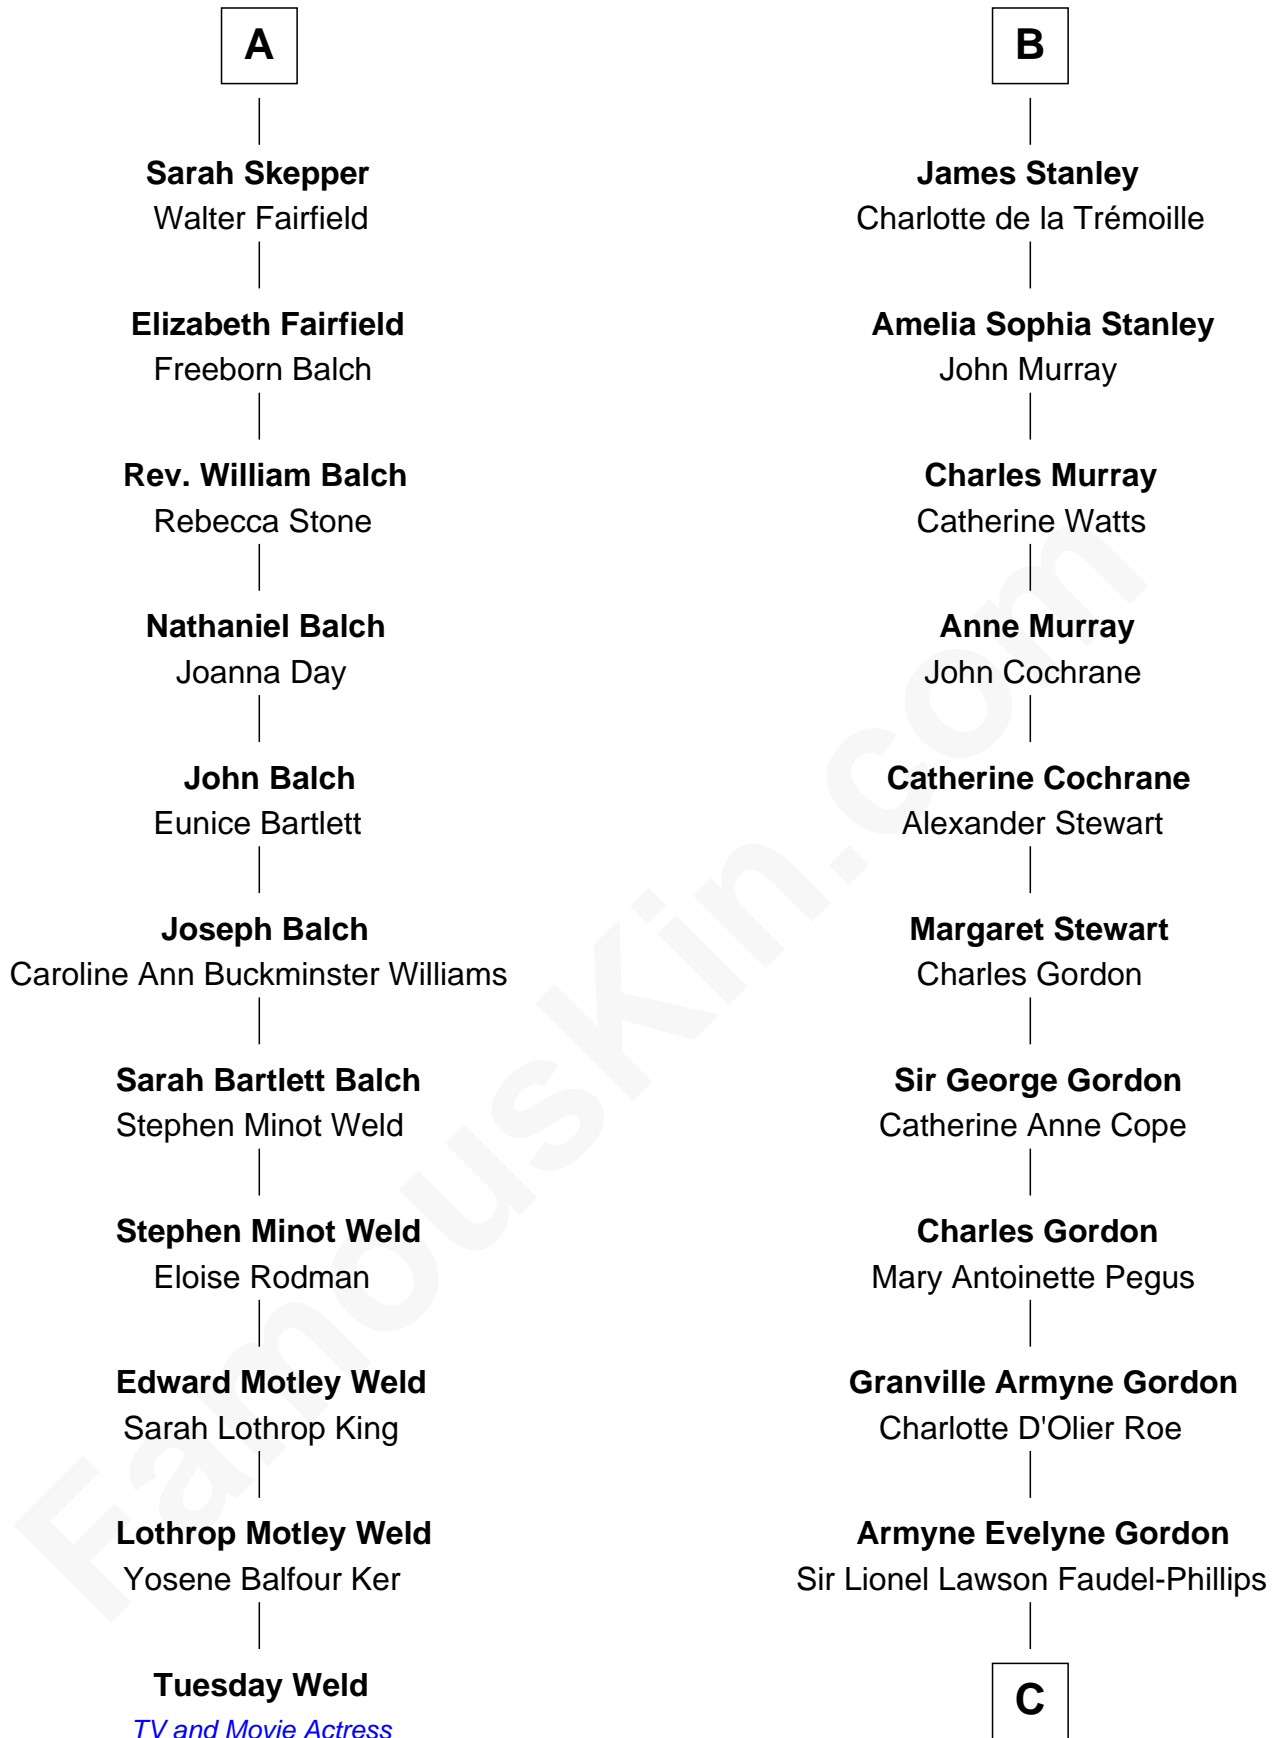

# FamousKin.com Relationship Chart of

**Tuesday Weld**

*TV and Movie Actress*

17th cousin 3 times removed of

**Cara Delevingne**

*Fashion Model and Movie Actress*

**Sir John Clifford**

Elizabeth Percy

C

**Anne Margaret Faudel-Phillips**

John Vincent Sheffield

**Jane Armyne Sheffield**

Sir Jocelyn Edward Greville Stevens

**Pandora Anne Stevens**

Charles Hamar Delevingne

**Cara Delevingne**