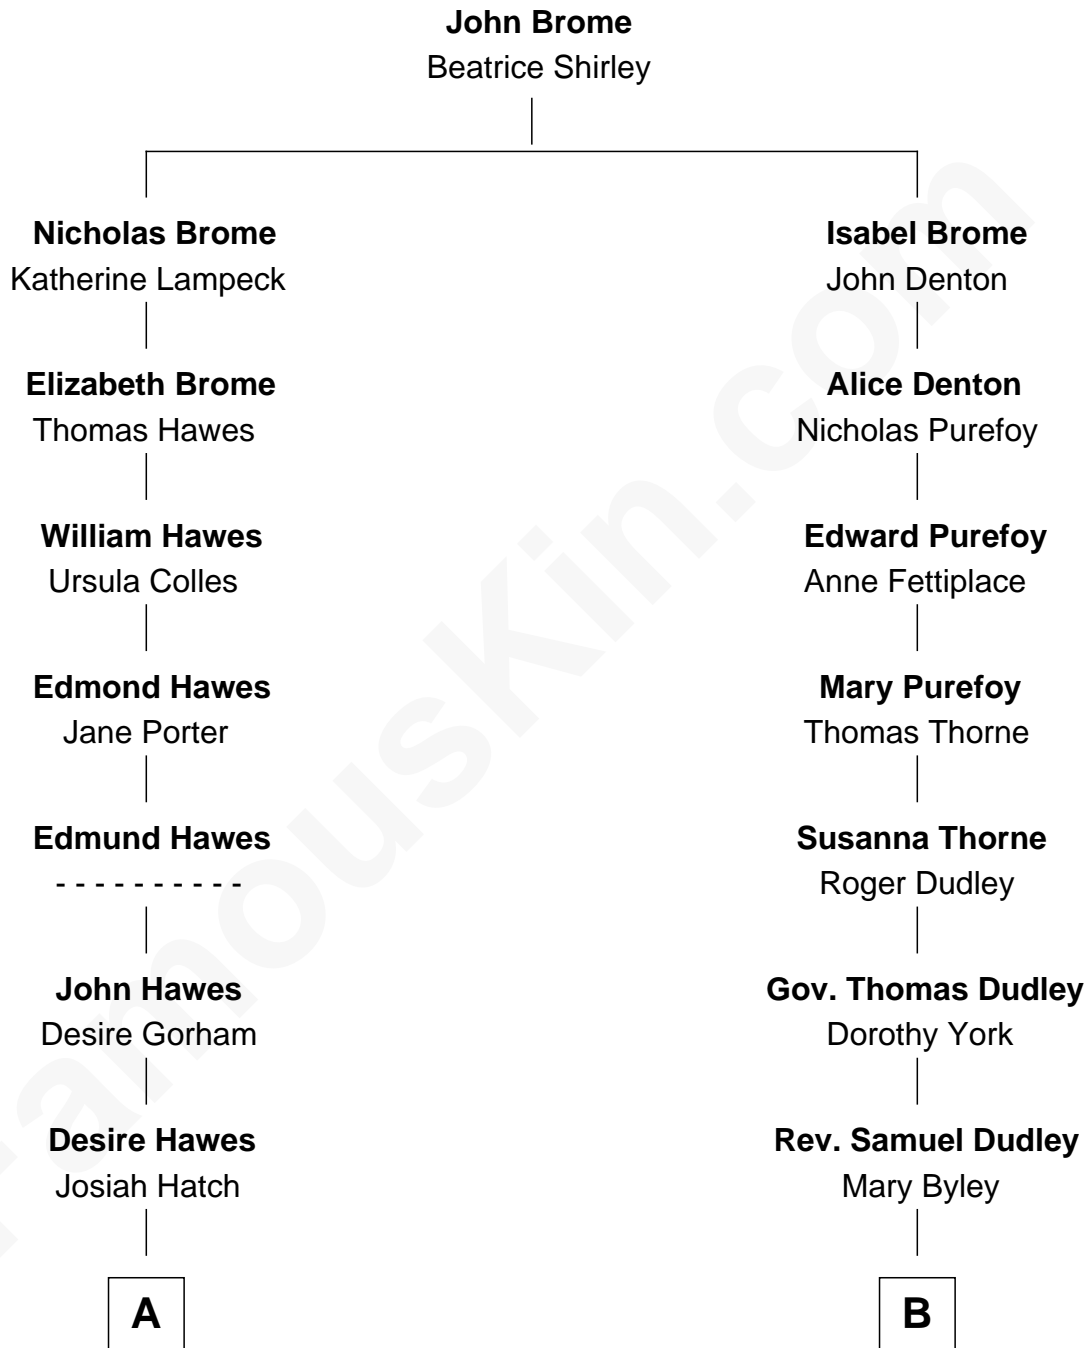

# FamousKin.com Relationship Chart of

**Tuesday Weld**

TV and Movie Actress

14th cousin of

**Dr. H. H. Holmes**

Serial Killer aka "Devil in the White City"

**A**

**Jabez Hatch**

Mary Crocker

**Mary Hatch**

Eleazer Weld

**William Gordon Weld**

Hannah Minot

**Stephen Minot Weld**

Sarah Bartlett Balch

**Stephen Minot Weld**

Eloise Rodman

**Edward Motley Weld**

Sarah Lothrop King

**Lothrop Motley Weld**

Yosene Balfour Ker

**Tuesday Weld**

*TV and Movie Actress*

**B**

**Mary Dudley**

Dr. Samuel Hardy

**Theophilus Hardy**

Sarah Follett

**Mary Hardy**

Richard Smith

**Sarah Smith**

Edward Scribner Mudgett