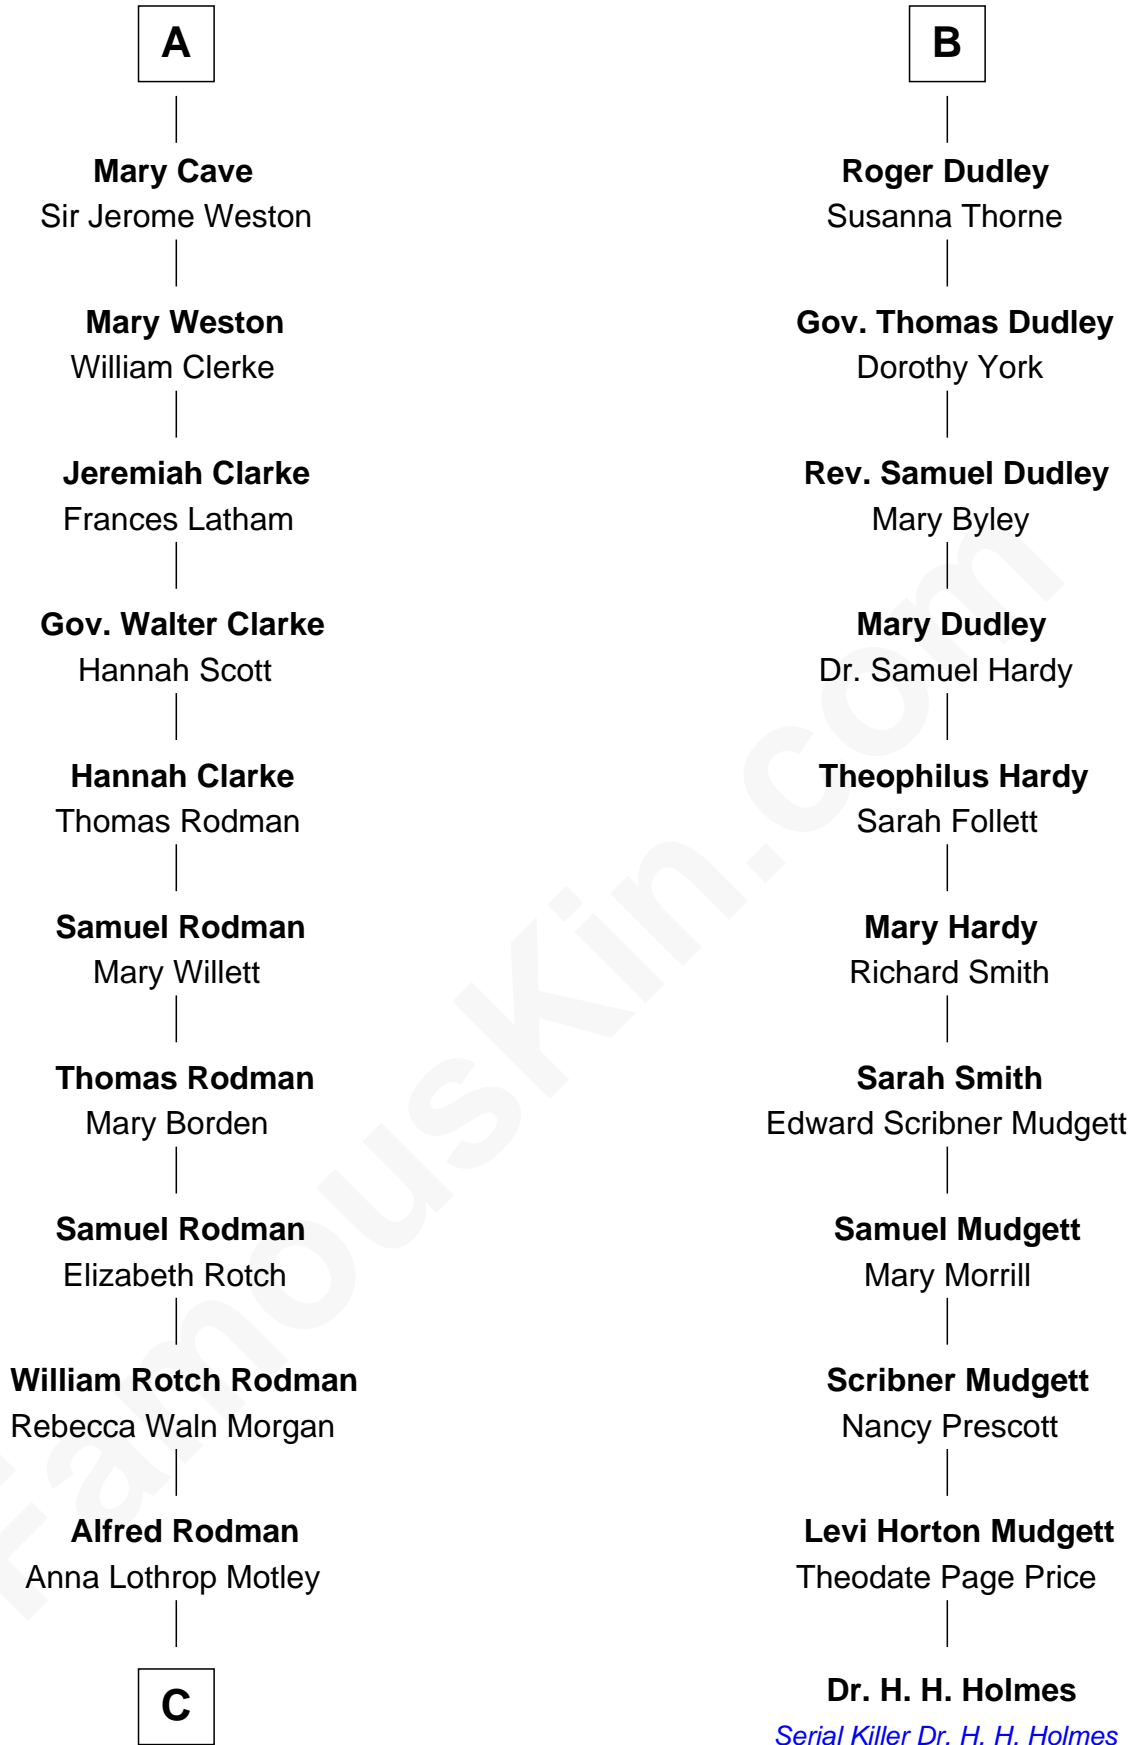

FamousKin.com Relationship Chart of

Tuesday Weld

TV and Movie Actress

17th cousin 3 times removed of

Dr. H. H. Holmes

Serial Killer aka "Devil in the White City"

C

—
Eloise Rodman
Stephen Minot Weld

—
Edward Motley Weld
Sarah Lothrop King

—
Lothrop Motley Weld
Yosene Balfour Ker

—
Tuesday Weld
TV and Movie Actress

FamousKin.com