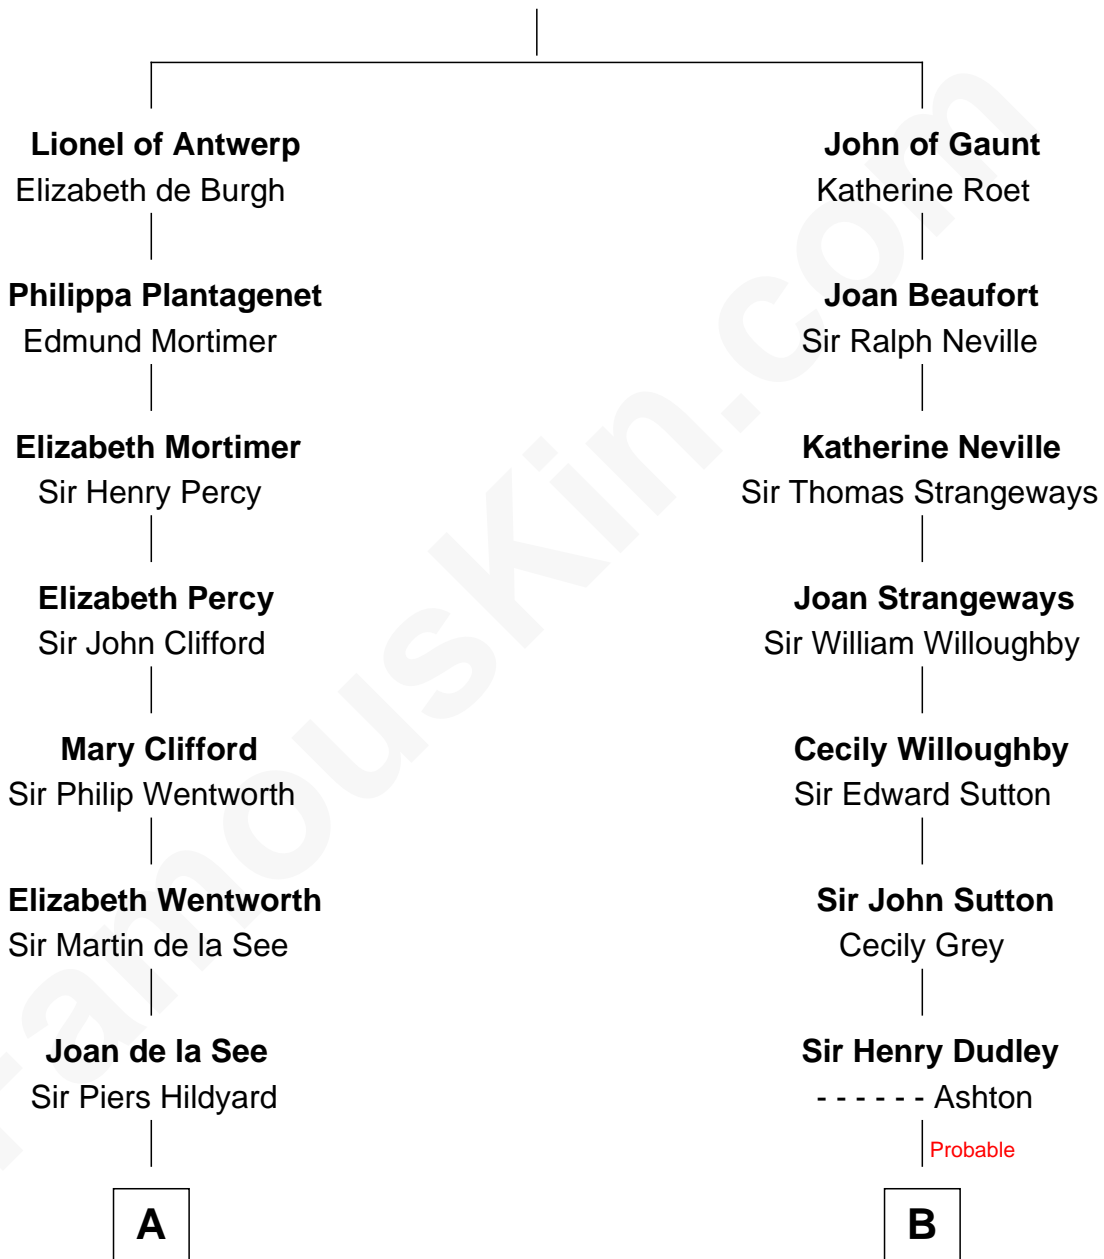

# FamousKin.com Relationship Chart of

**Tuesday Weld**

*TV and Movie Actress*

17th cousin 4 times removed of

**Dr. H. H. Holmes**

*Serial Killer aka "Devil in the White City"*

**Edward III, King of England**

Philippa of Hainault

**C**

—  
**Sarah Bartlett Balch**

Stephen Minot Weld

—  
**Stephen Minot Weld**

Eloise Rodman

—  
**Edward Motley Weld**

Sarah Lothrop King

—  
**Lothrop Motley Weld**

Yosene Balfour Ker

—  
**Tuesday Weld**

*TV and Movie Actress*

FamousKin.com