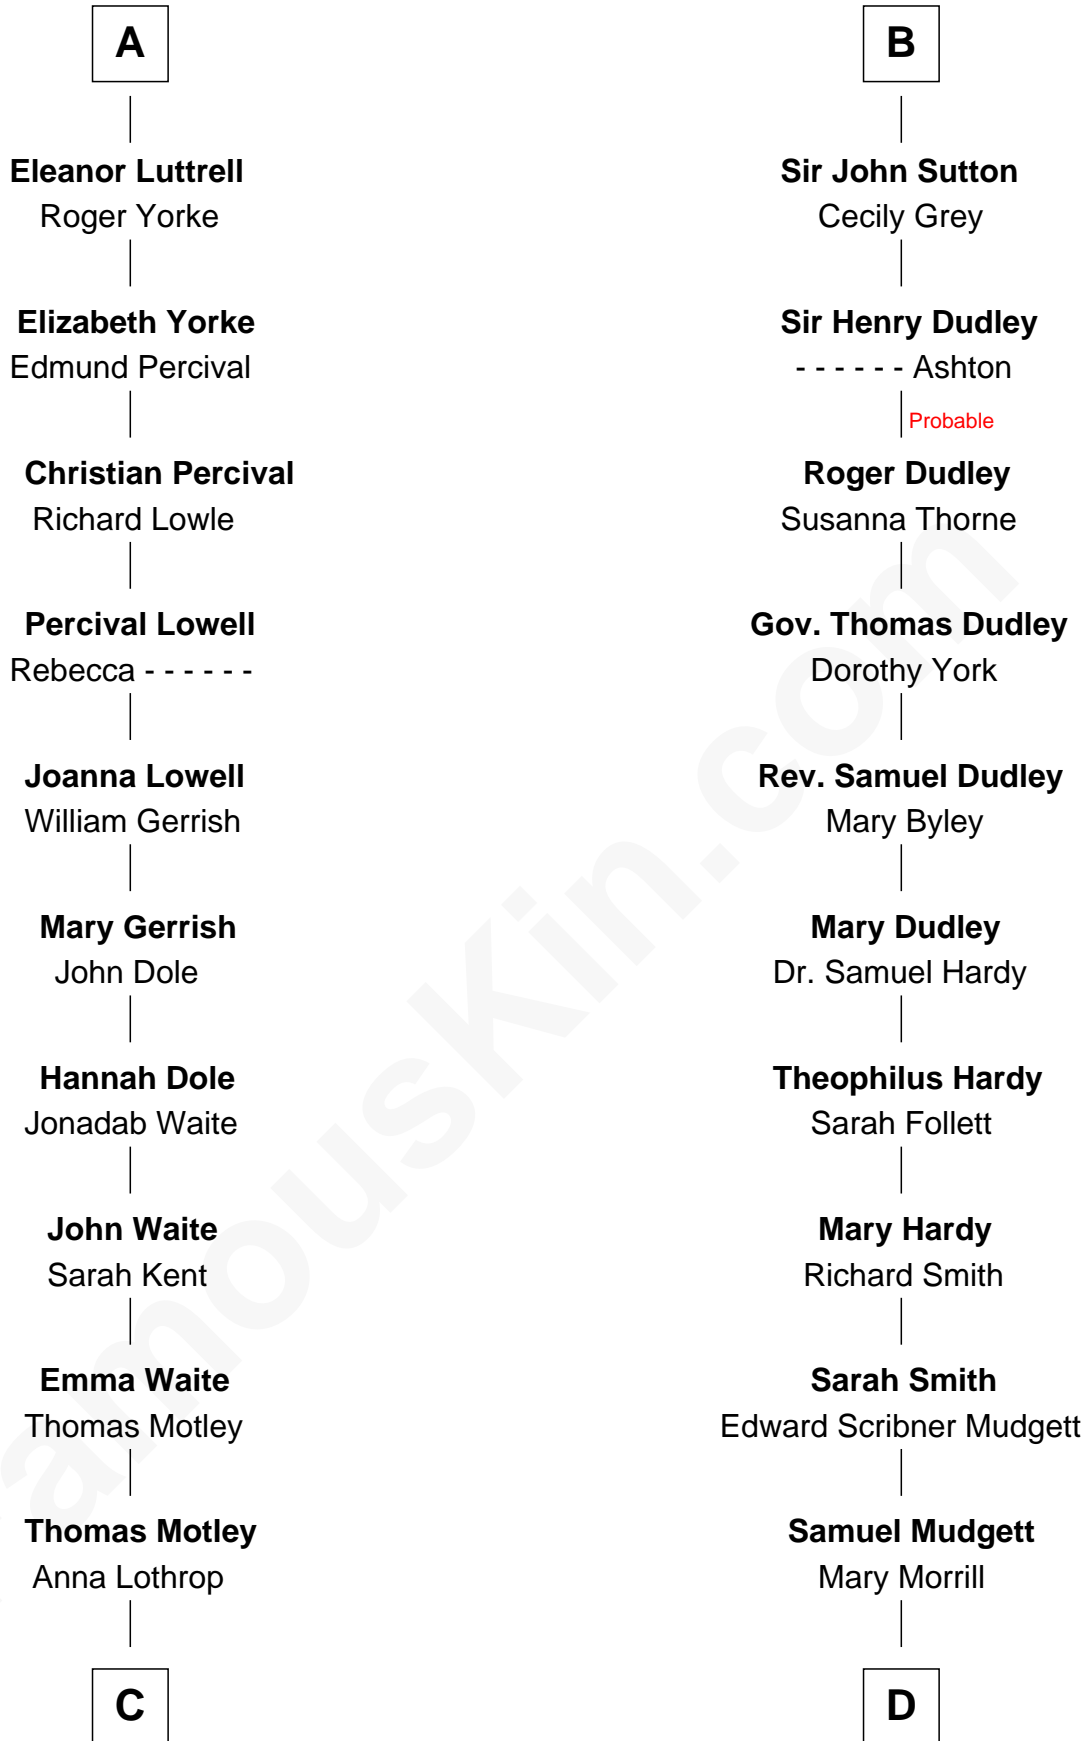

FamousKin.com Relationship Chart of

Tuesday Weld

TV and Movie Actress

19th cousin 2 times removed of

Dr. H. H. Holmes

Serial Killer aka "Devil in the White City"

C

Anna Lothrop Motley

Alfred Rodman

Eloise Rodman

Stephen Minot Weld

Edward Motley Weld

Sarah Lothrop King

Lothrop Motley Weld

Yosene Balfour Ker

Tuesday Weld

TV and Movie Actress

D

Scribner Mudgett

Nancy Prescott

Levi Horton Mudgett

Theodate Page Price

Dr. H. H. Holmes

Serial Killer Dr. H. H. Holmes