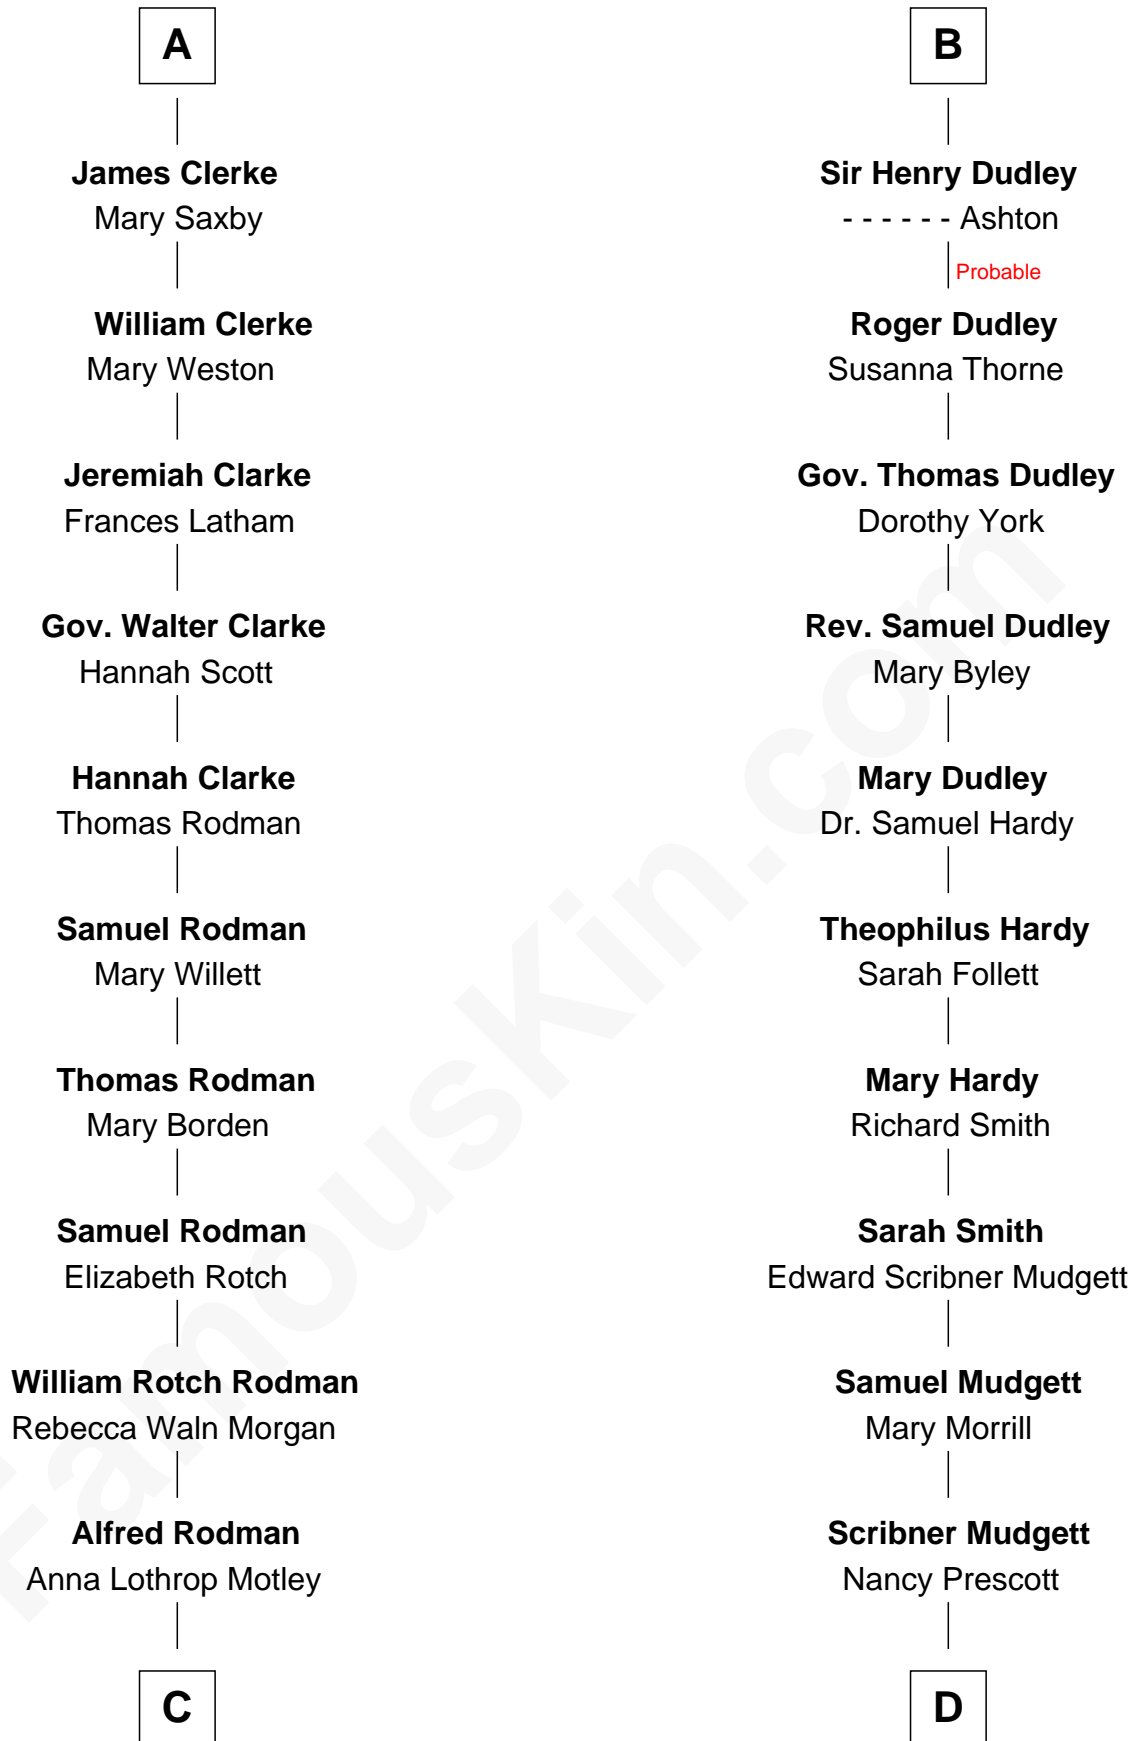

FamousKin.com

Relationship Chart of

Tuesday Weld

TV and Movie Actress

18th cousin 2 times removed of

Dr. H. H. Holmes

Serial Killer aka "Devil in the White City"

Sir William de Ros
Margery de Badlesmere

C

Eloise Rodman
Stephen Minot Weld

Edward Motley Weld
Sarah Lothrop King

Lothrop Motley Weld
Yosene Balfour Ker

Tuesday Weld
TV and Movie Actress

D

Levi Horton Mudgett
Theodate Page Price

Dr. H. H. Holmes
Serial Killer Dr. H. H. Holmes