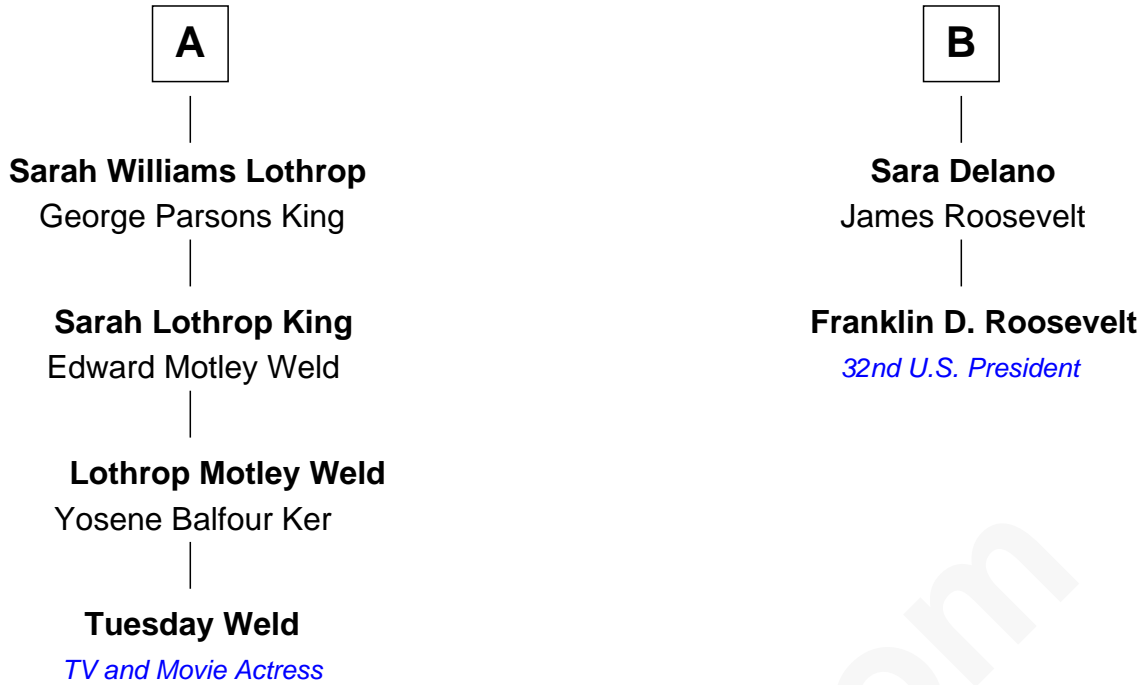

# FamousKin.com Relationship Chart of

**Tuesday Weld**

*TV and Movie Actress*

8th cousin 2 times removed of

**Franklin D. Roosevelt**

*32nd U.S. President*

**Richard Church**  
Elizabeth Warren

**Nathaniel Church**  
Sarah Barstow

**Nathaniel Church**  
Judith Bosworth

**Nathaniel Church**  
Jerusha Perry

**Sarah Church**  
Josiah Lothrop

**Sarah Lothrop**  
Edward Williams

**Sarah Williams**  
Howard Lothrop

**Thomas C. Lothrop**  
Ann Avery Parker

**A**

**Joseph Church**  
Mary Tucker

**Joseph Church**  
Grace Shaw

**Nathaniel Church**  
Innocent Head

**Caleb Church**  
Mercy Pope

**Joseph Church**  
Deborah Perry

**Deborah P. Church**  
Warren Delano

**Warren Delano**  
Catharine Robbins Lyman

**B**

FamousKin.com