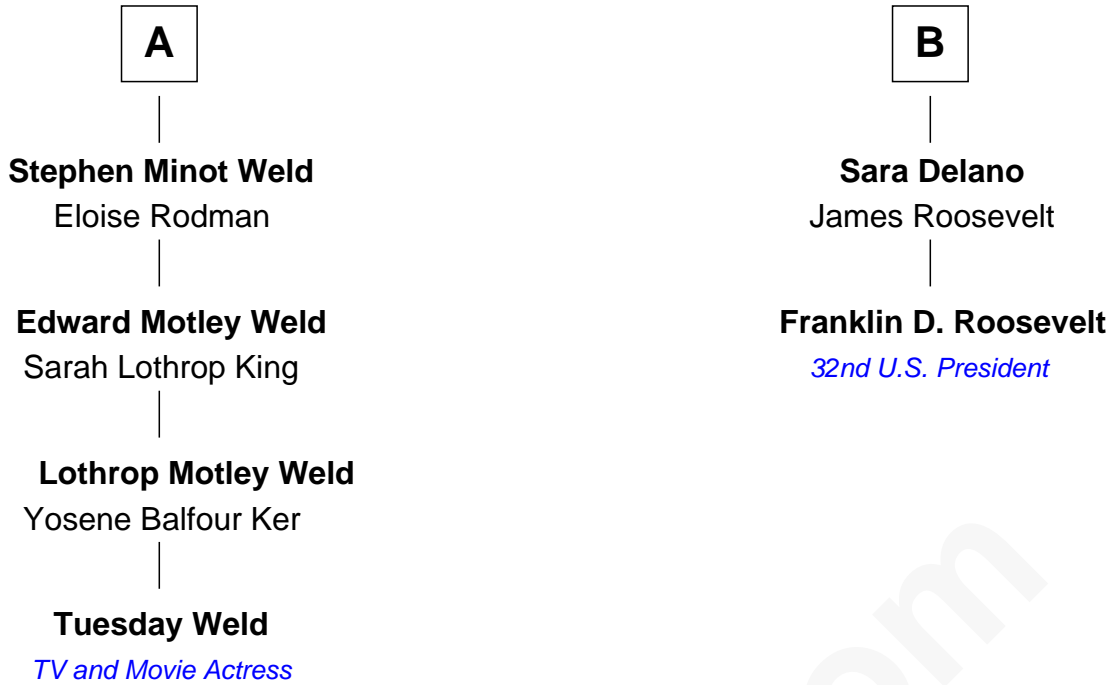

FamousKin.com Relationship Chart of

Tuesday Weld

TV and Movie Actress

8th cousin 2 times removed of

Franklin D. Roosevelt

32nd U.S. President

Thomas Richards

Welthian - - - - -

FamousKin.com