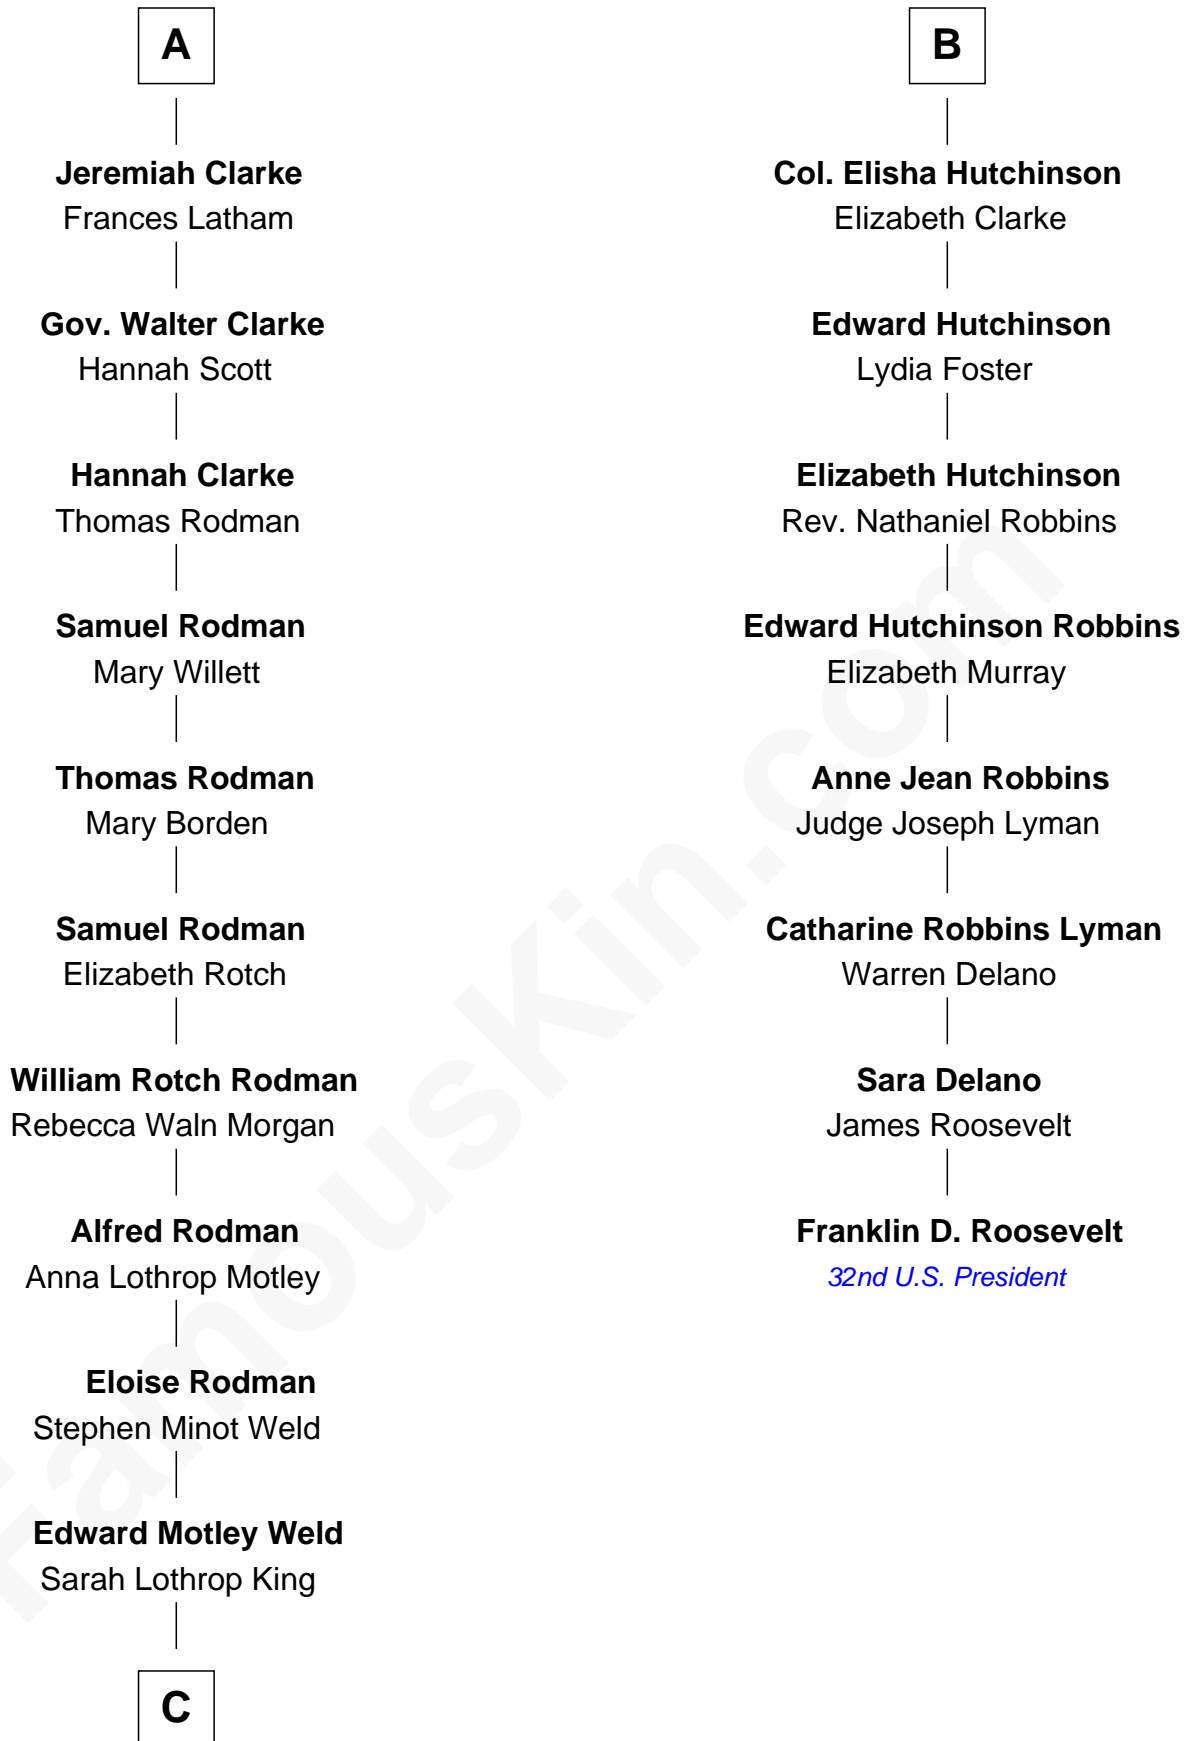

FamousKin.com Relationship Chart of

Tuesday Weld

TV and Movie Actress

14th cousin 4 times removed of

Franklin D. Roosevelt

32nd U.S. President

Sir Hugh Willoughby

Margaret Freville

C

—
Lothrop Motley Weld

Yosene Balfour Ker

—
Tuesday Weld

TV and Movie Actress

FamousKin.com