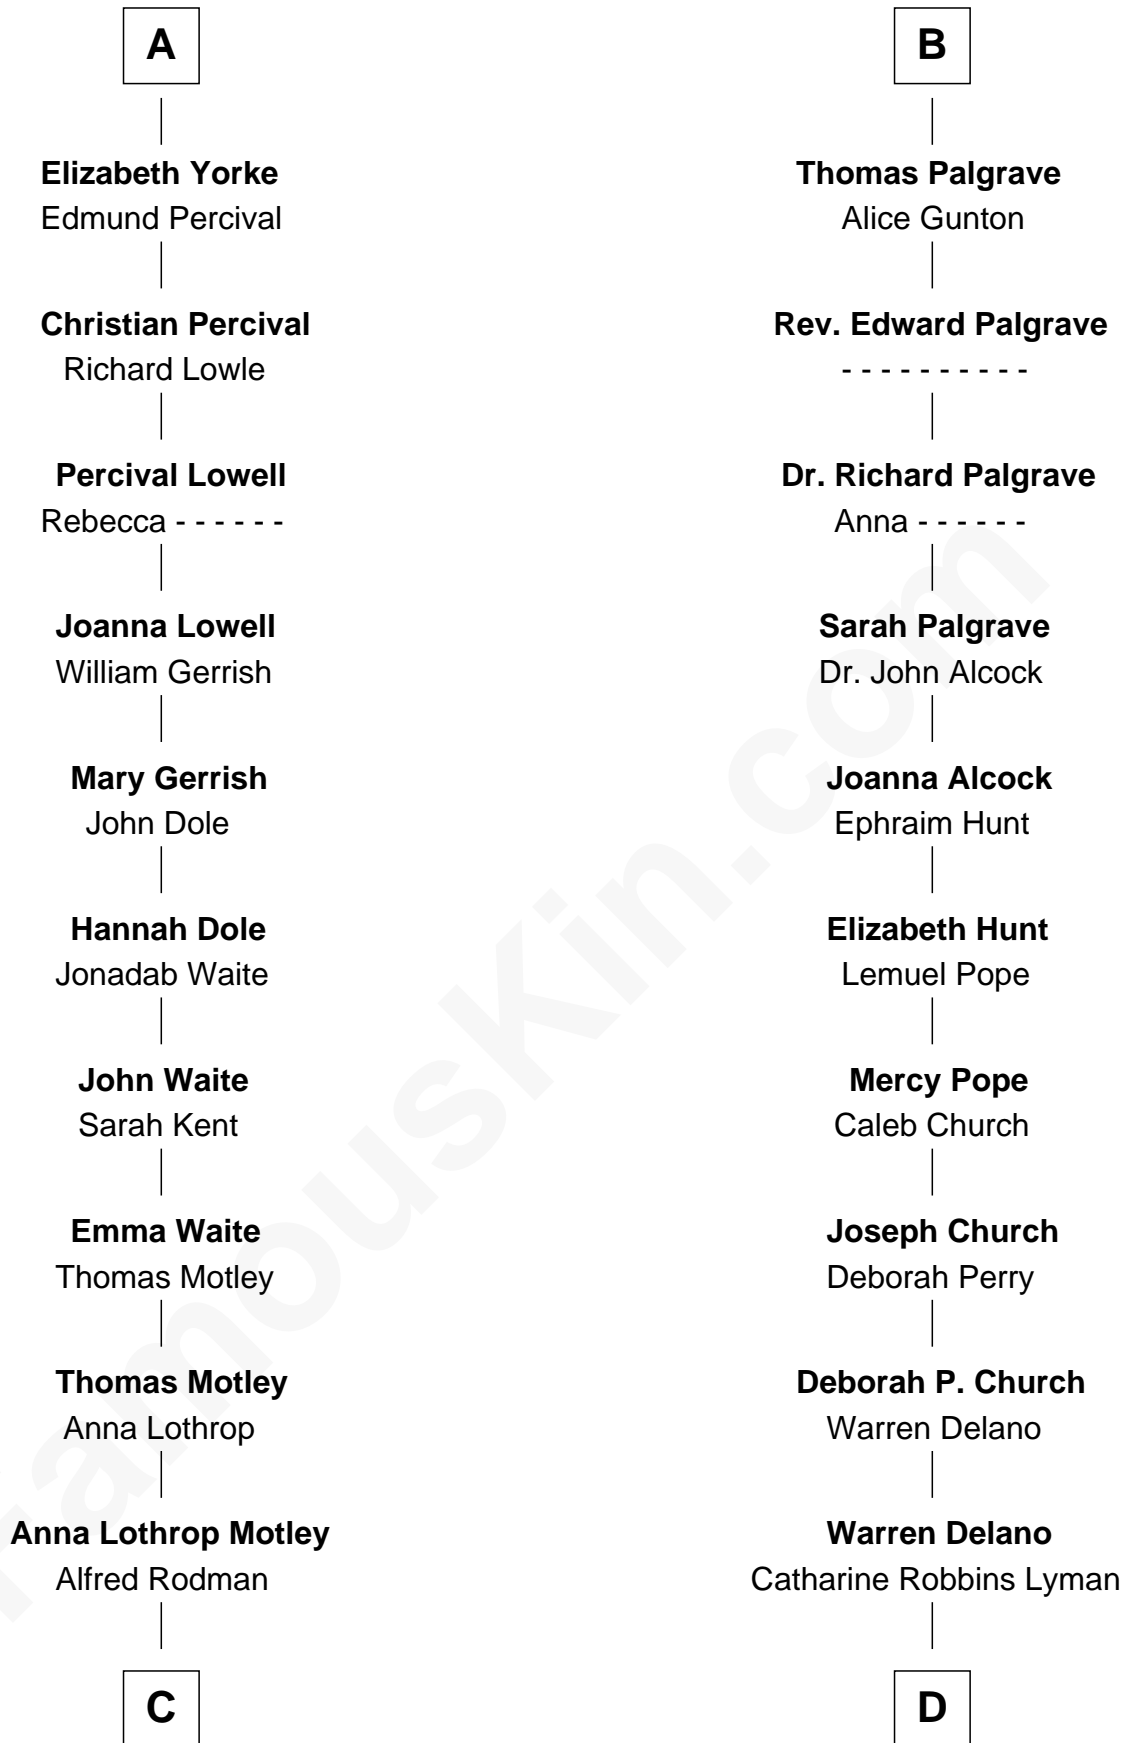

# FamousKin.com Relationship Chart of

**Tuesday Weld**

*TV and Movie Actress*

18th cousin 2 times removed of

**Franklin D. Roosevelt**

*32nd U.S. President*

**Humphrey de Bohun**

Elizabeth Plantagenet

**C**

**Eloise Rodman**  
Stephen Minot Weld

**Edward Motley Weld**  
Sarah Lothrop King

**Lothrop Motley Weld**  
Yosene Balfour Ker

**Tuesday Weld**  
*TV and Movie Actress*

**D**

**Sara Delano**  
James Roosevelt

**Franklin D. Roosevelt**  
*32nd U.S. President*

FamousKin.com