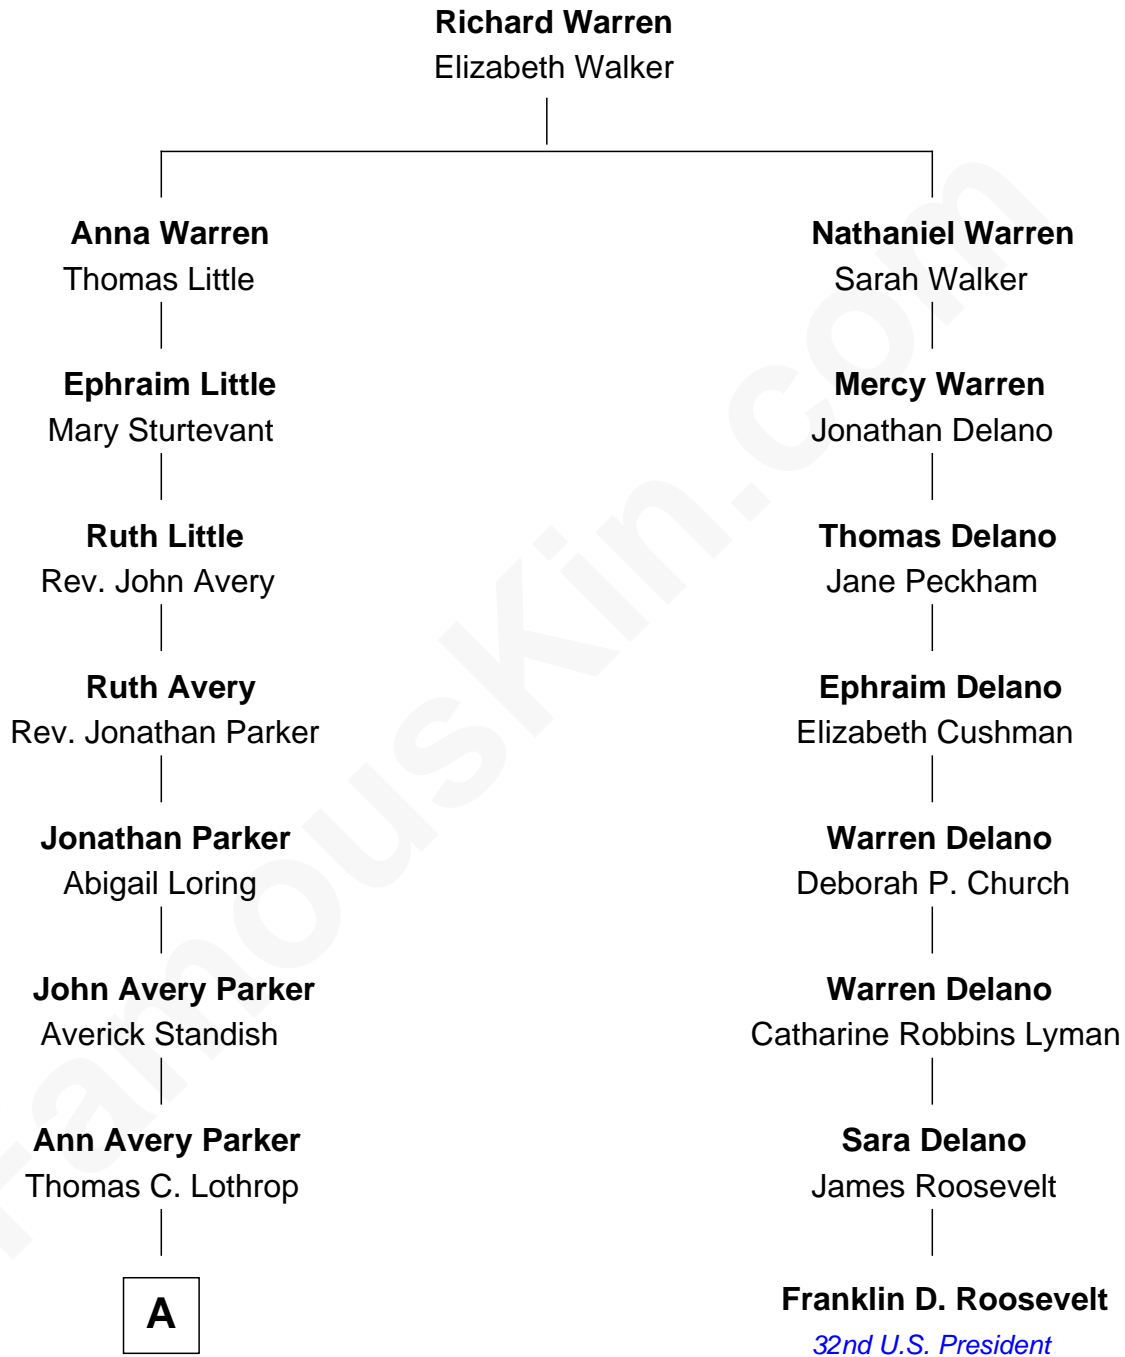

# FamousKin.com Relationship Chart of

**Tuesday Weld**

*TV and Movie Actress*

7th cousin 3 times removed of

**Franklin D. Roosevelt**

*32nd U.S. President*

**A**

—  
**Sarah Williams Lothrop**

George Parsons King

—  
**Sarah Lothrop King**

Edward Motley Weld

—  
**Lothrop Motley Weld**

Yosene Balfour Ker

—  
**Tuesday Weld**

*TV and Movie Actress*

FamousKin.com