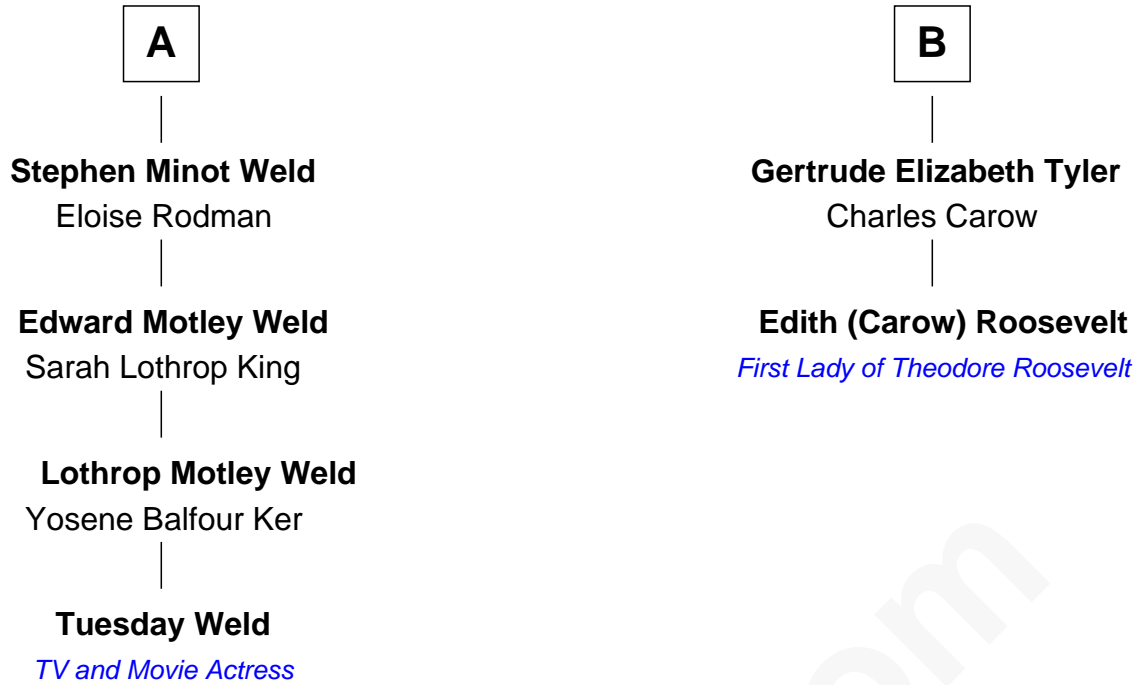

FamousKin.com Relationship Chart of

Tuesday Weld

TV and Movie Actress

8th cousin 2 times removed of

Edith (Carow) Roosevelt

First Lady of President Theodore Roosevelt

Thomas Gardner

FamousKin.com