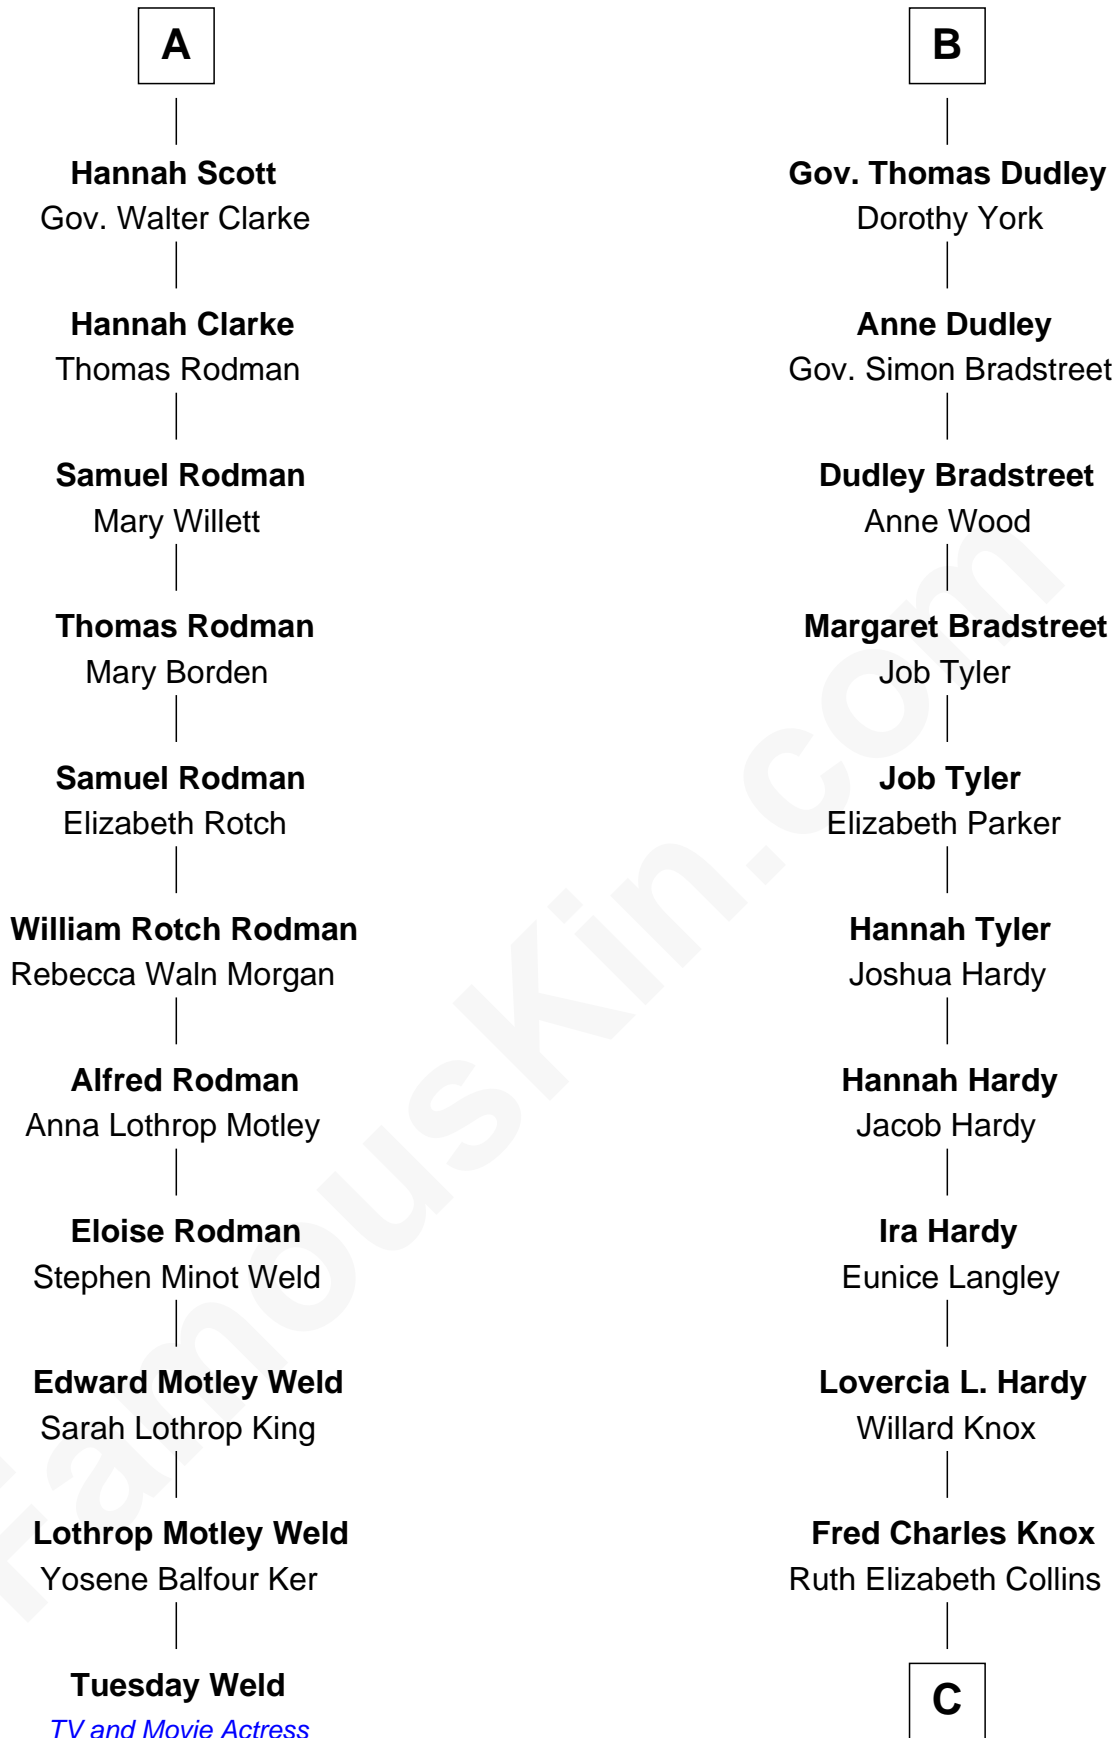

FamousKin.com Relationship Chart of

Tuesday Weld

TV and Movie Actress

17th cousin 2 times removed of

James Taylor

Singer-Songwriter

Sir Walter Blount

Sancha de Ayala

Sir Thomas Blount

Margaret de Gresley

Sir Thomas Blount

Agnes Hawley

Anne Blount

William Marbury

Robert Marbury

Katherine Williamson

Cecily Grey

Sir Henry Dudley

----- Ashton

Probable

Roger Dudley

Susanna Thorne

B

C

Ella Angelique Knox
Henry Herman Woodard

Gertrude Arline Woodard
Dr. Isaac Montrose Taylor

James Taylor
Singer-Songwriter

FamousKin.com