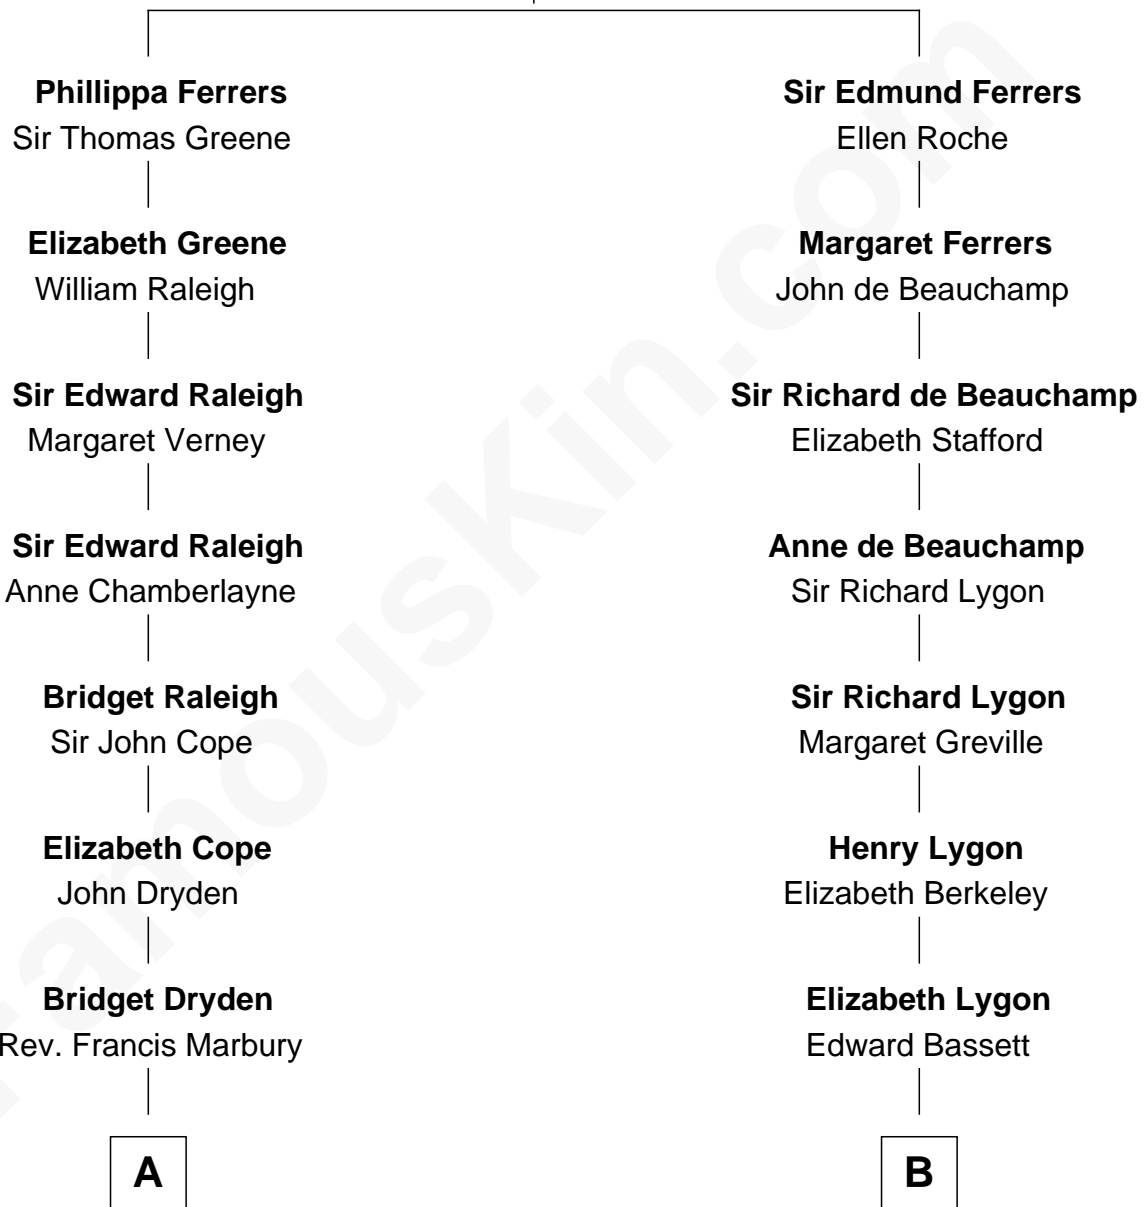

FamousKin.com Relationship Chart of

Tuesday Weld

TV and Movie Actress

18th cousin 1 time removed of

James Taylor

Singer-Songwriter

Robert de Ferrers
Margaret Despencer

C

Lothrop Motley Weld

Yosene Balfour Ker

Tuesday Weld

TV and Movie Actress

D

Theodosia Haynes

Alexander Taylor

Dr. Isaac Montrose Taylor

Gertrude Arline Woodard

James Taylor

Singer-Songwriter

FamousKin.com