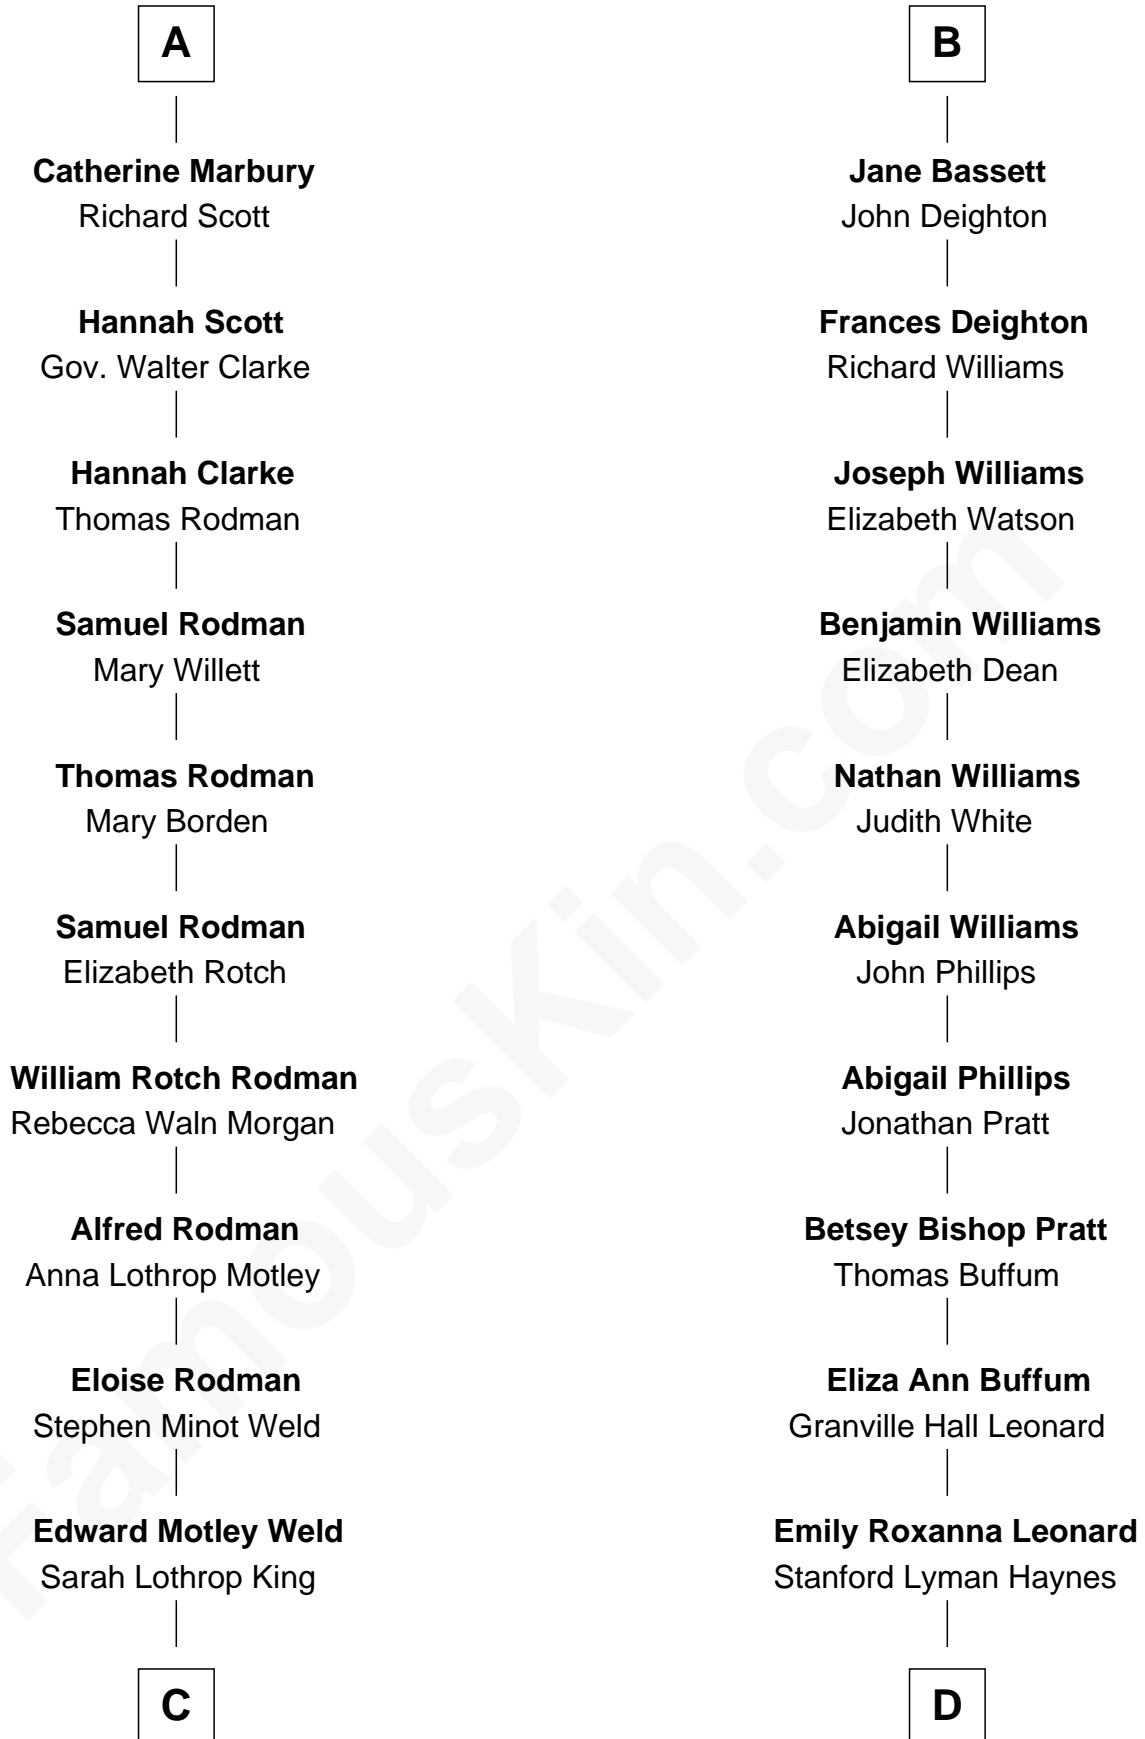

FamousKin.com Relationship Chart of

Tuesday Weld

TV and Movie Actress

18th cousin 1 time removed of

James Taylor

Singer-Songwriter

Robert de Ferrers
Margaret Despencer

C

Lothrop Motley Weld

Yosene Balfour Ker

Tuesday Weld

TV and Movie Actress

D

Theodosia Haynes

Alexander Taylor

Dr. Isaac Montrose Taylor

Gertrude Arline Woodard

James Taylor

Singer-Songwriter

FamousKin.com