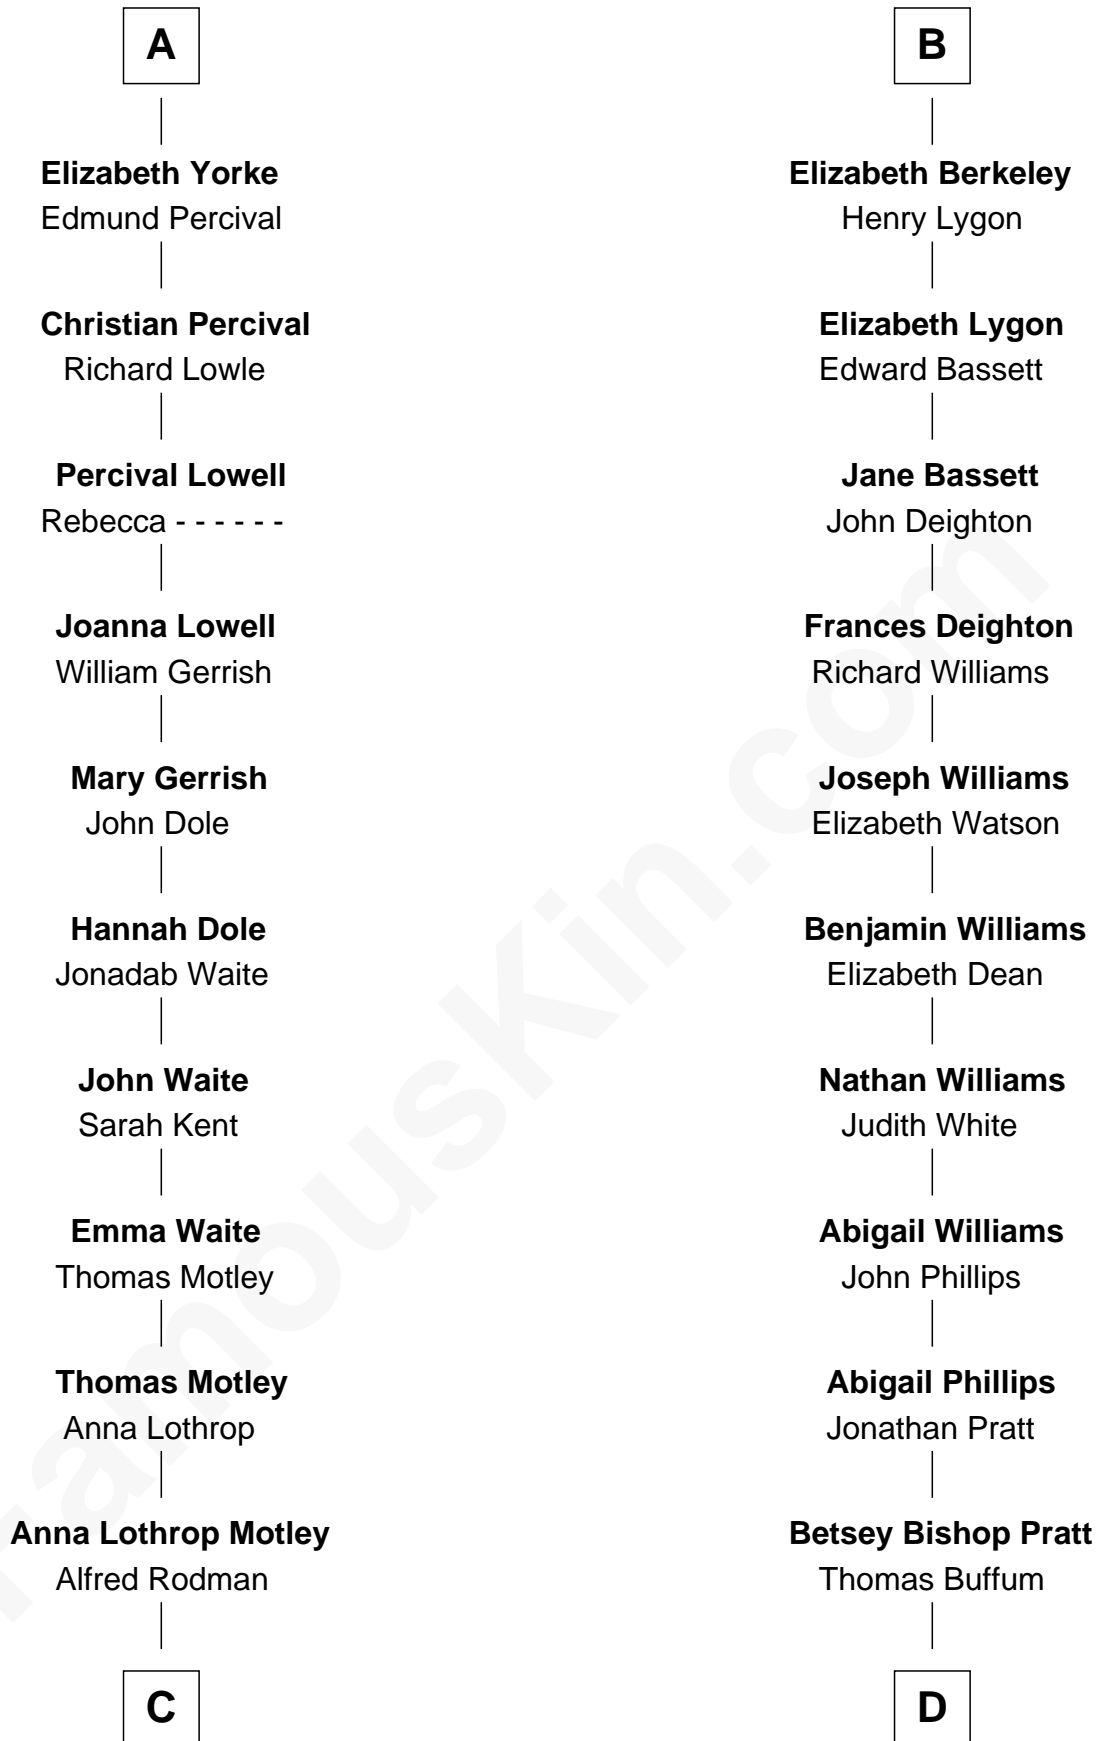

FamousKin.com Relationship Chart of

Tuesday Weld

TV and Movie Actress

20th cousin 1 time removed of

James Taylor

Singer-Songwriter

Humphrey de Bohun

Elizabeth Plantagenet

C

Eloise Rodman
Stephen Minot Weld

Edward Motley Weld
Sarah Lothrop King

Lothrop Motley Weld
Yosene Balfour Ker

Tuesday Weld
TV and Movie Actress

D

Eliza Ann Buffum
Granville Hall Leonard

Emily Roxanna Leonard
Stanford Lyman Haynes

Theodosia Haynes
Alexander Taylor

Dr. Isaac Montrose Taylor
Gertrude Arline Woodard

James Taylor
Singer-Songwriter