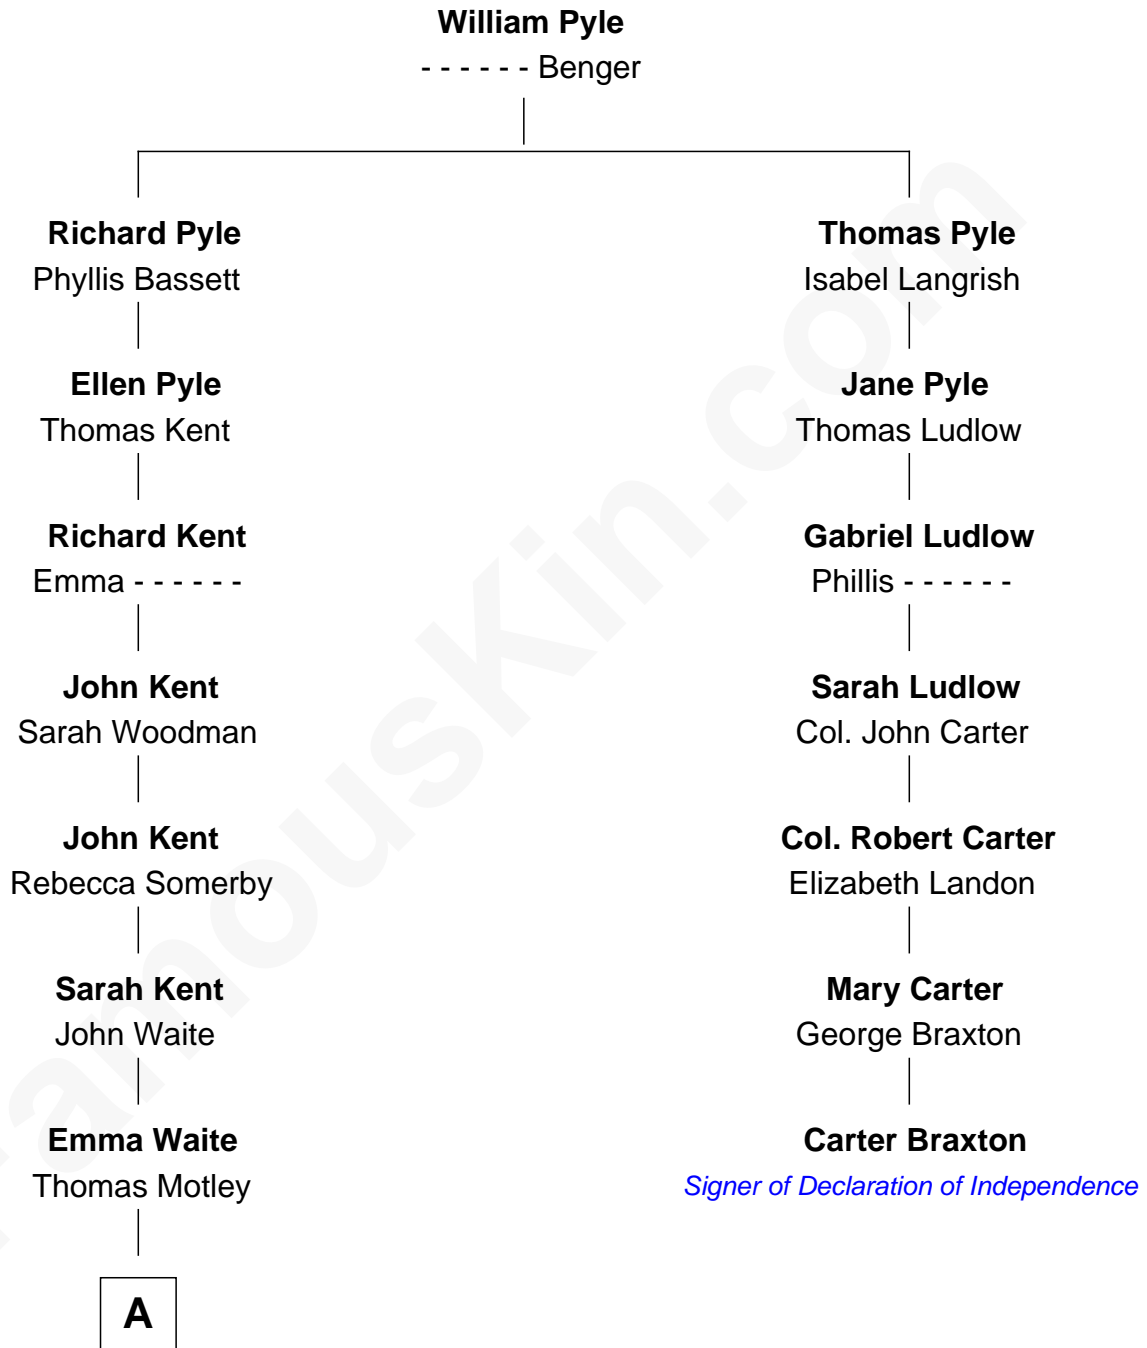

FamousKin.com Relationship Chart of

Tuesday Weld

TV and Movie Actress

6th cousin 6 times removed of

Carter Braxton

Signer of the Declaration of Independence

A

Thomas Motley

Anna Lothrop

Anna Lothrop Motley

Alfred Rodman

Eloise Rodman

Stephen Minot Weld

Edward Motley Weld

Sarah Lothrop King

Lothrop Motley Weld

Yosene Balfour Ker

Tuesday Weld

TV and Movie Actress