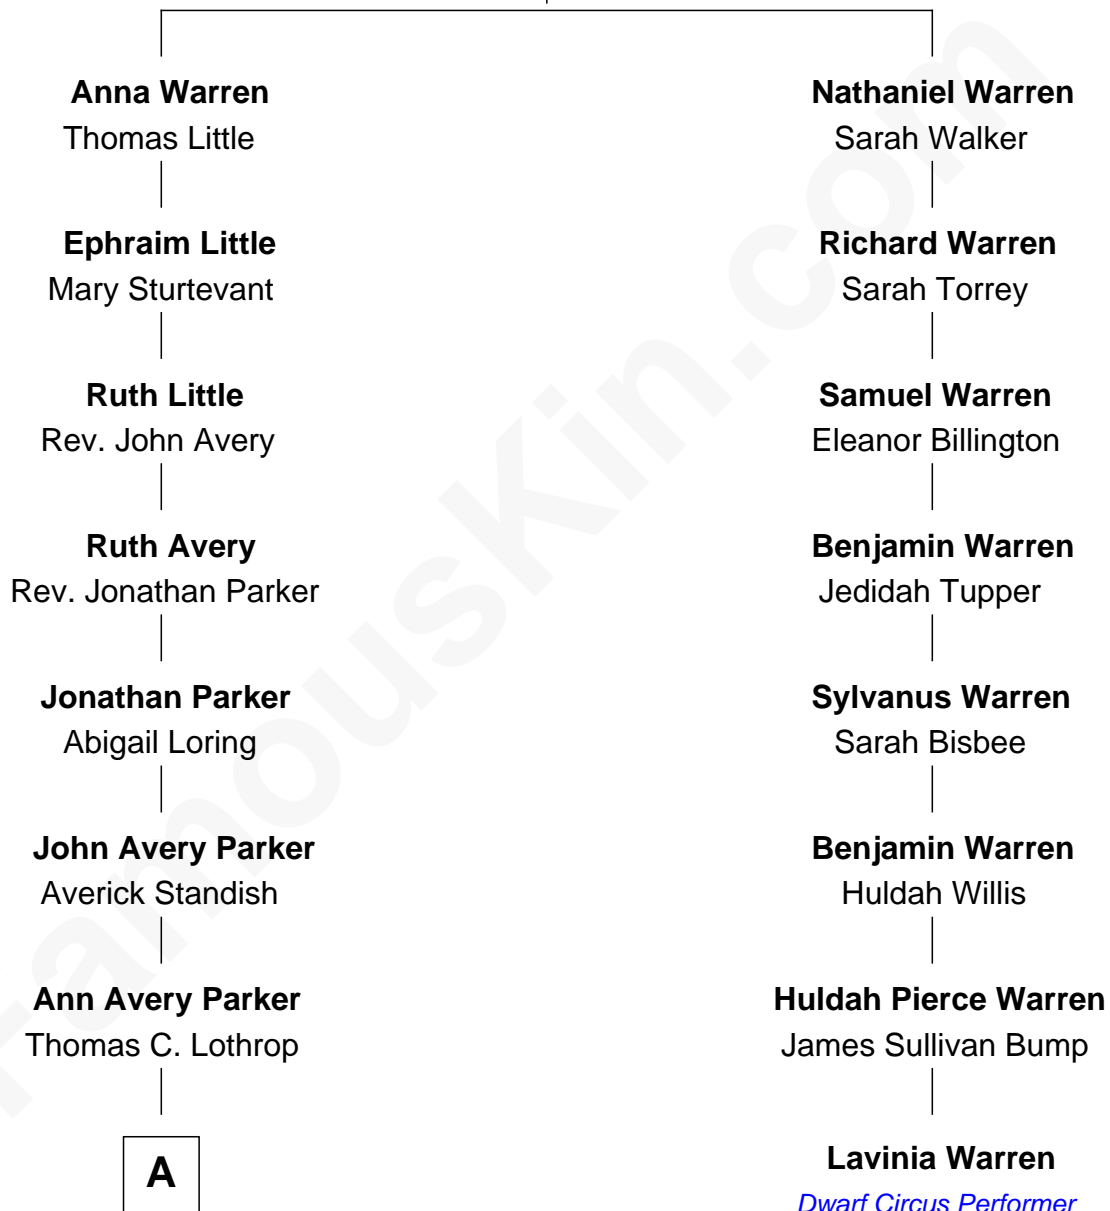

FamousKin.com Relationship Chart of

Tuesday Weld

TV and Movie Actress

7th cousin 3 times removed of

Lavinia Warren

Dwarf Circus Performer

Richard Warren
Elizabeth Walker

A

—
Sarah Williams Lothrop

George Parsons King

—
Sarah Lothrop King

Edward Motley Weld

—
Lothrop Motley Weld

Yosene Balfour Ker

—
Tuesday Weld

TV and Movie Actress

FamousKin.com