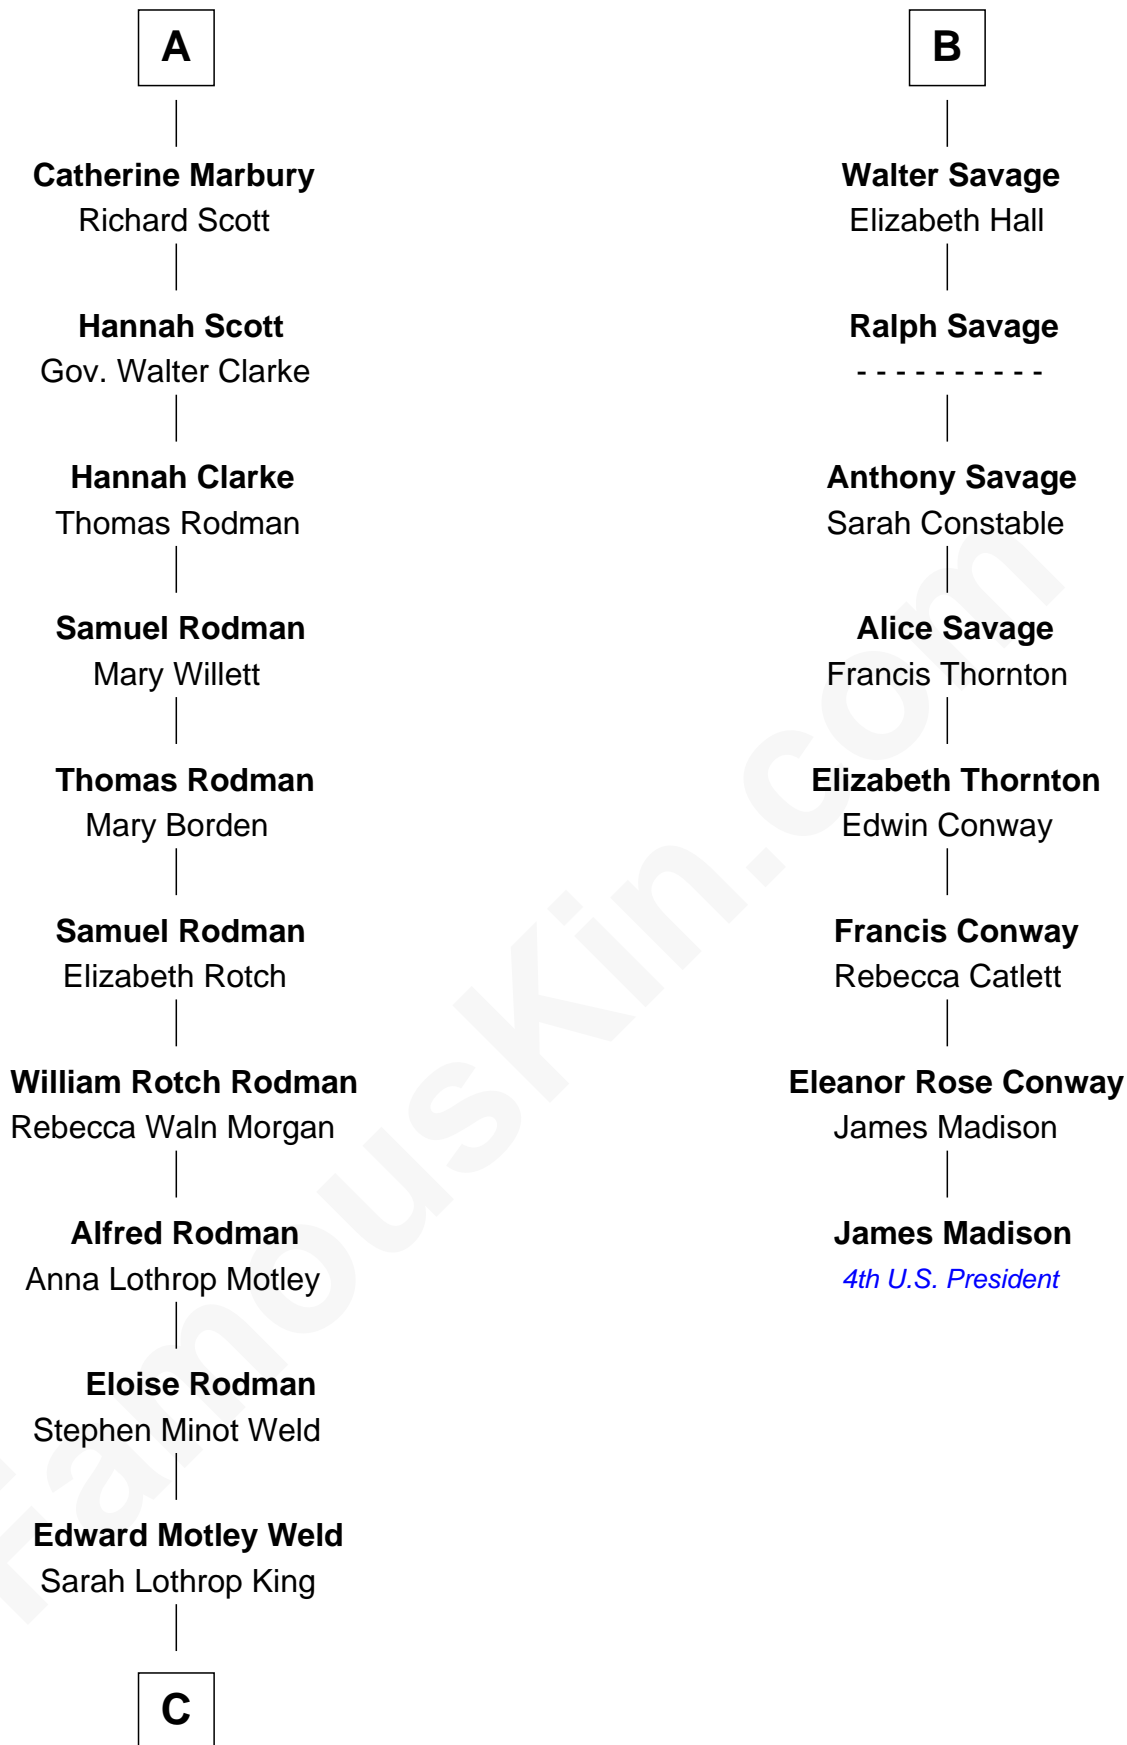

FamousKin.com Relationship Chart of

Tuesday Weld

TV and Movie Actress

14th cousin 4 times removed of

James Madison

4th U.S. President

Robert de Ferrers
Margaret Despencer

C

—
Lothrop Motley Weld

Yosene Balfour Ker

—
Tuesday Weld

TV and Movie Actress

FamousKin.com