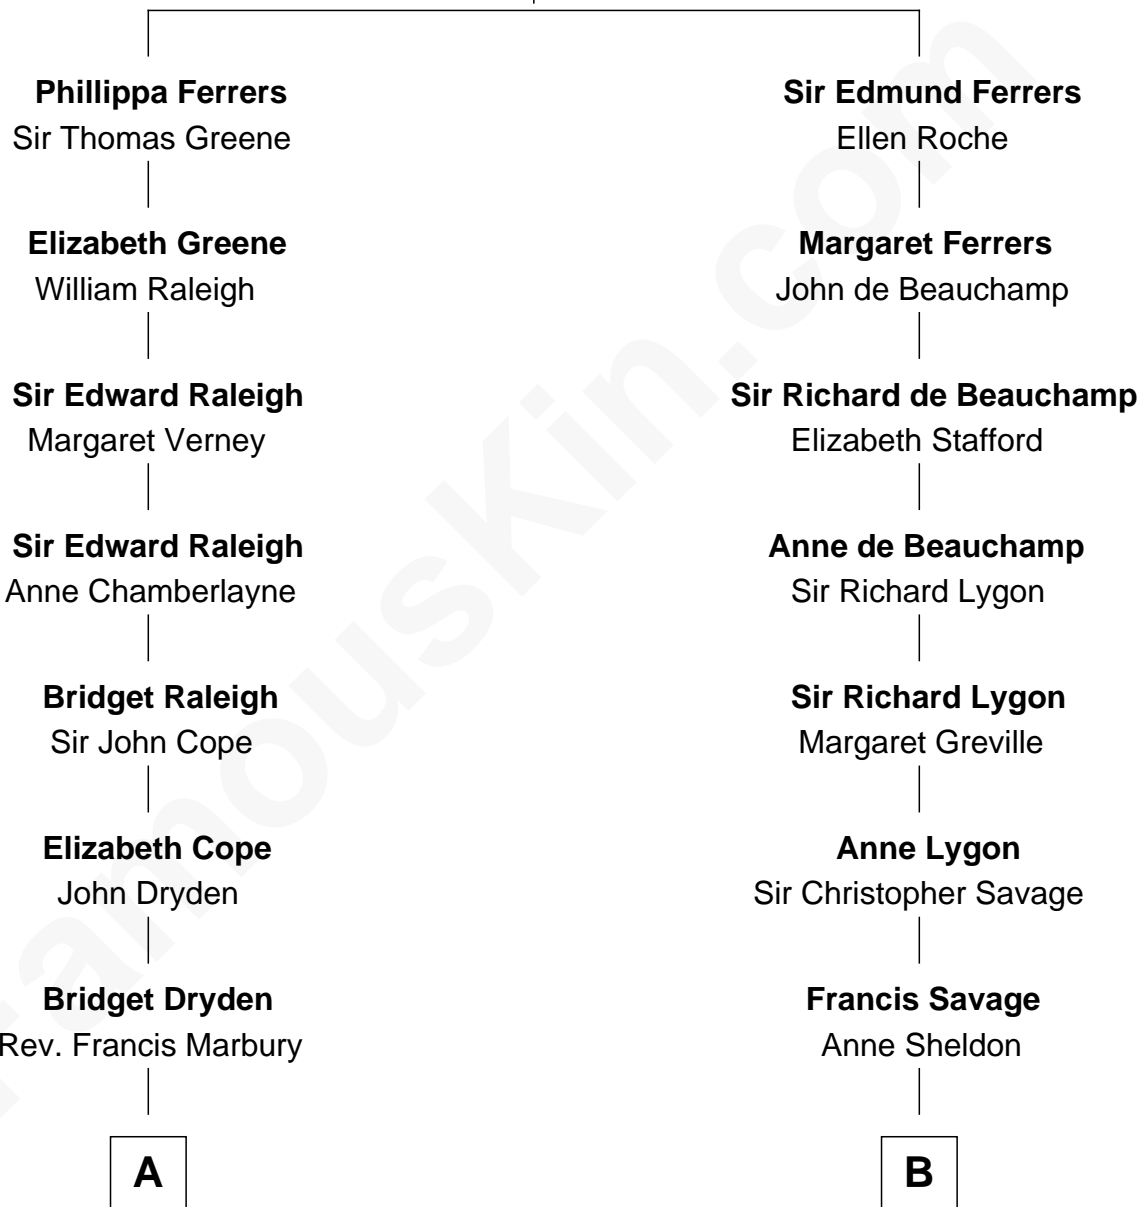

FamousKin.com Relationship Chart of

Tuesday Weld

TV and Movie Actress

14th cousin 4 times removed of

James Madison

4th U.S. President

Robert de Ferrers
Margaret Despencer

C

—
Lothrop Motley Weld

Yosene Balfour Ker

—
Tuesday Weld

TV and Movie Actress

FamousKin.com