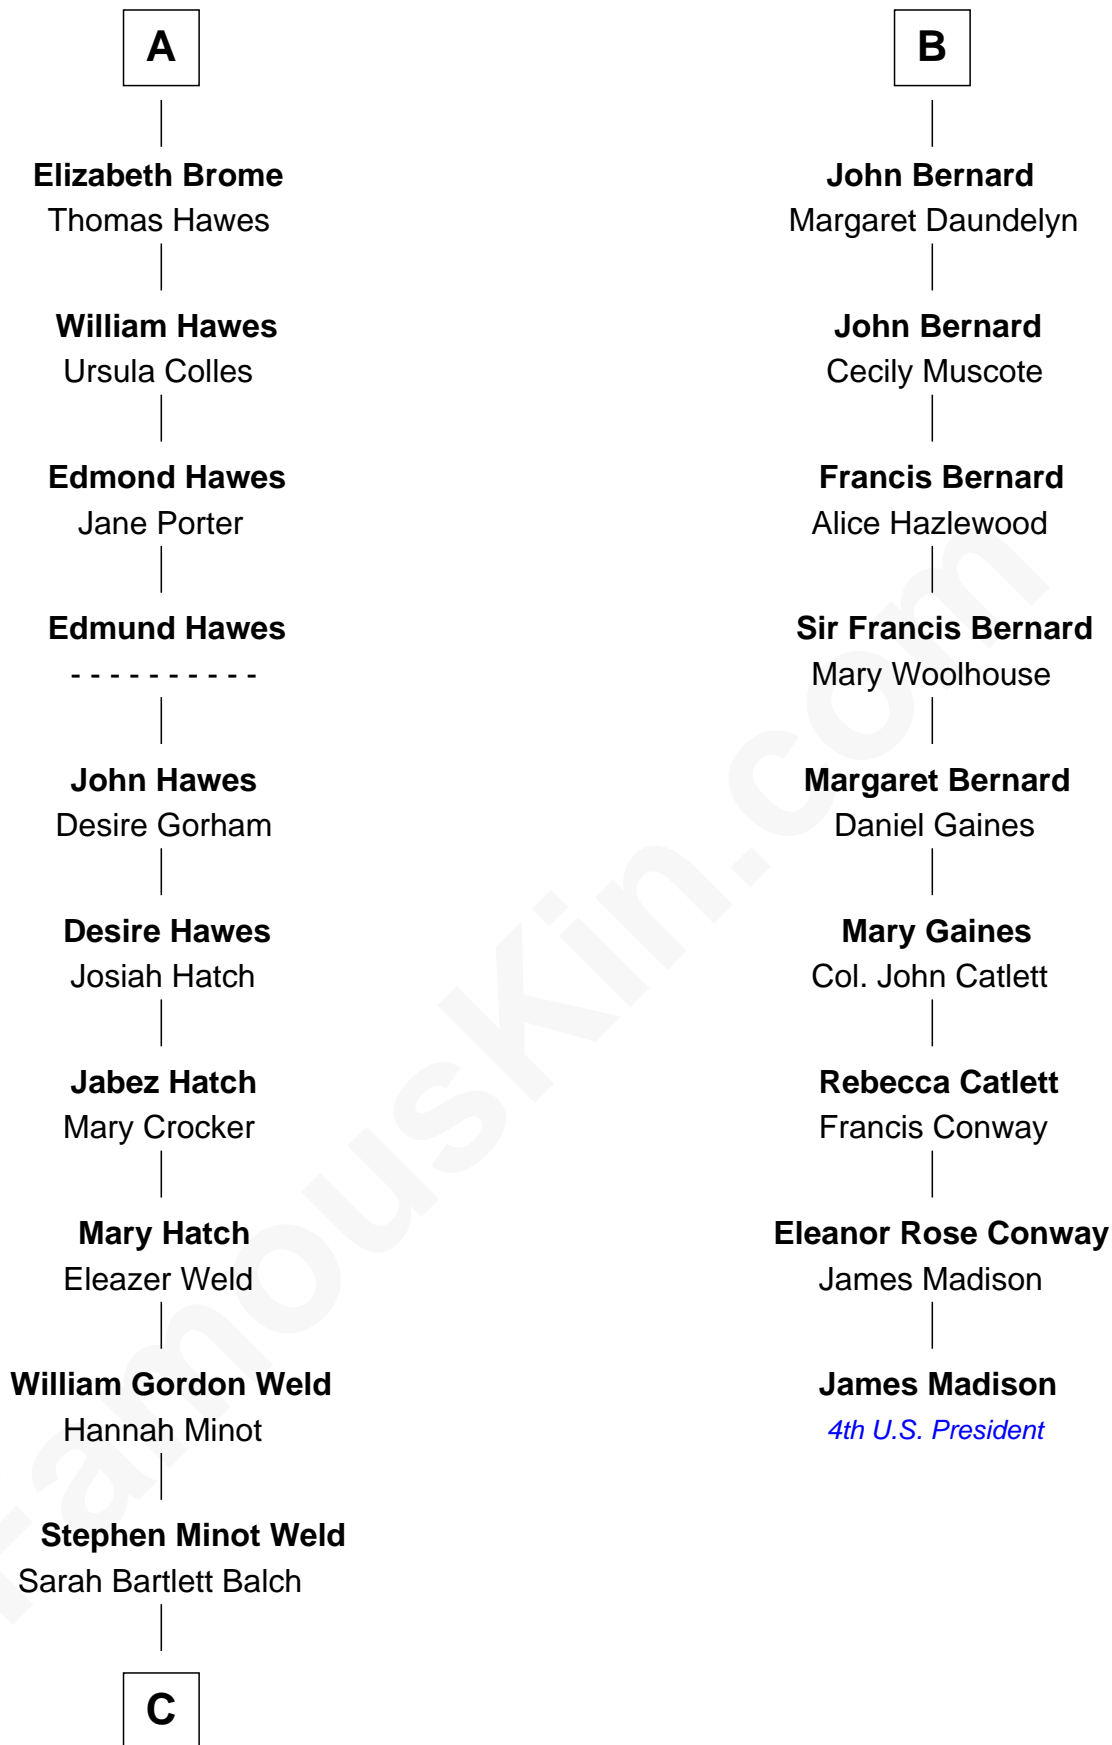

FamousKin.com Relationship Chart of

Tuesday Weld

TV and Movie Actress

15th cousin 5 times removed of

James Madison

4th U.S. President

Sir Robert de Ros

Isabel de Aubeney

C

—
Stephen Minot Weld

Eloise Rodman

—
Edward Motley Weld

Sarah Lothrop King

—
Lothrop Motley Weld

Yosene Balfour Ker

—
Tuesday Weld