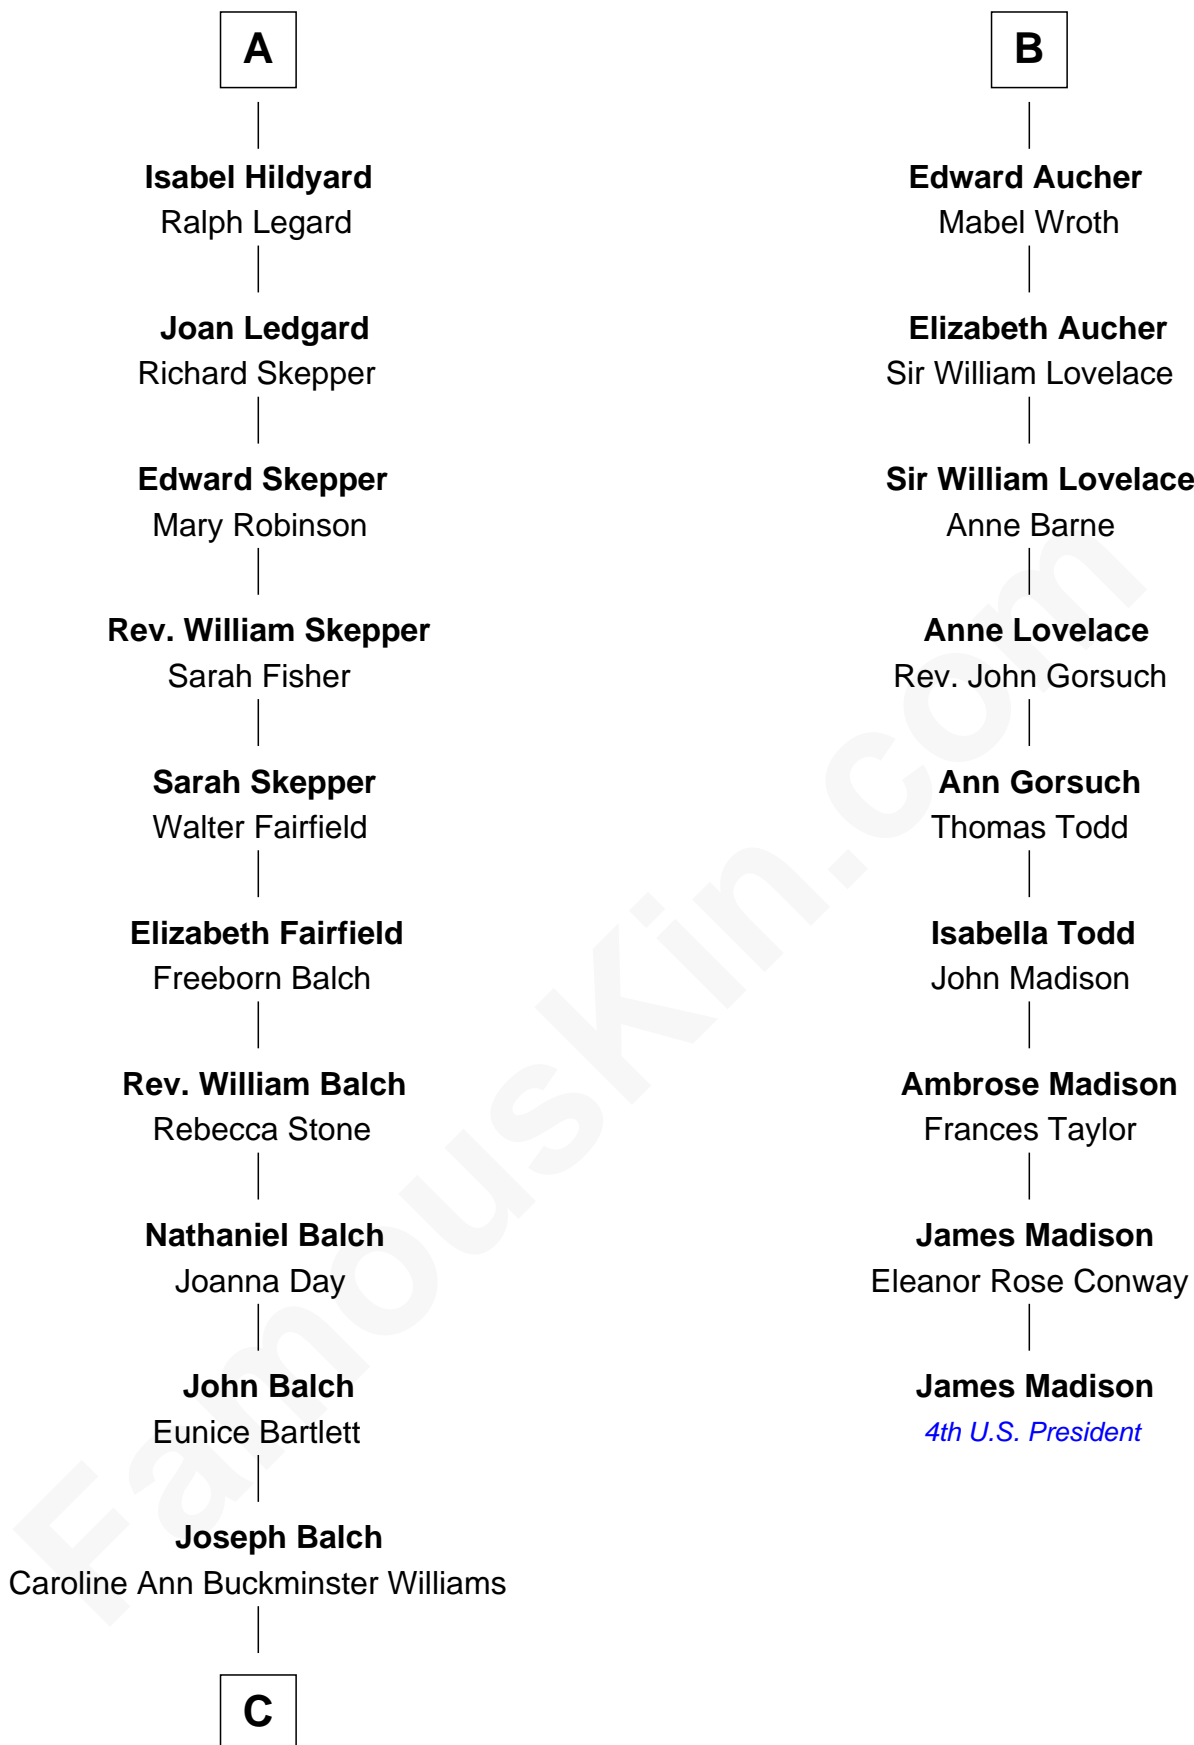

FamousKin.com Relationship Chart of

Tuesday Weld

TV and Movie Actress

15th cousin 6 times removed of

James Madison

4th U.S. President

William de Montagu
Katherine de Grandison

Philippa de Montagu
Sir Roger de Mortimer

Edmund Mortimer
Philippa Plantagenet

Elizabeth Mortimer
Sir Henry Percy

Elizabeth Percy
Sir John Clifford

Mary Clifford
Sir Philip Wentworth

Elizabeth Wentworth
Sir Martin de la See

Joan de la See
Sir Piers Hildyard

A

Sibyl de Montagu
Sir Edmund Fitzalan

Philippe Fitzalan
Sir Richard Sergeaux

Philippa Sergeaux
Sir Robert Pashley

Anne Pashley
Edward Tyrrell

Philippa Tyrrell
Thomas Cornwallis

Sir William Cornwallis
Elizabeth Stanford

Affra Cornwallis
Sir Anthony Aucher

B

C

—
Sarah Bartlett Balch

Stephen Minot Weld

—
Stephen Minot Weld

Eloise Rodman

—
Edward Motley Weld