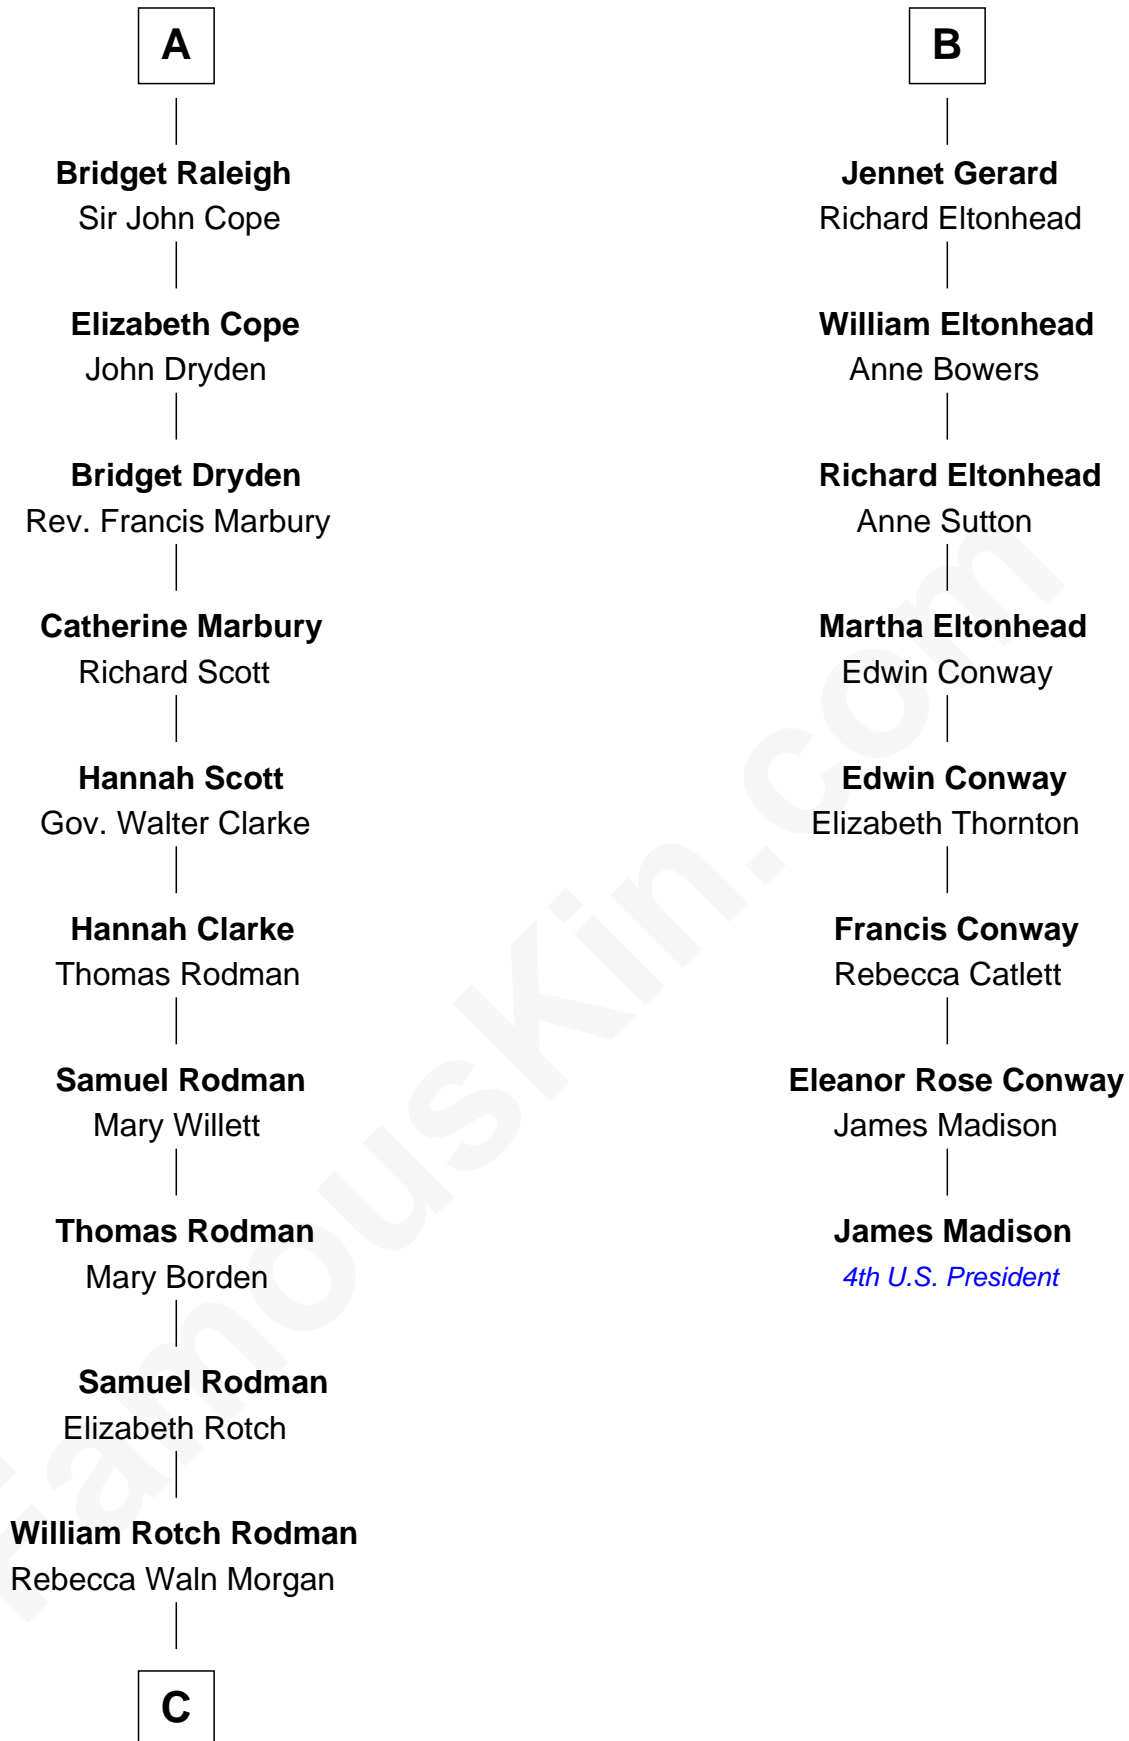

FamousKin.com Relationship Chart of

Tuesday Weld

TV and Movie Actress

14th cousin 7 times removed of

James Madison

4th U.S. President

Edmund Fitzalan

Alice de Warenne

C

—
Alfred Rodman
Anna Lothrop Motley

—
Eloise Rodman
Stephen Minot Weld

—
Edward Motley Weld
Sarah Lothrop King

—
Lothrop Motley Weld
Yosene Balfour Ker

—
Tuesday Weld
TV and Movie Actress

FamousKin.com