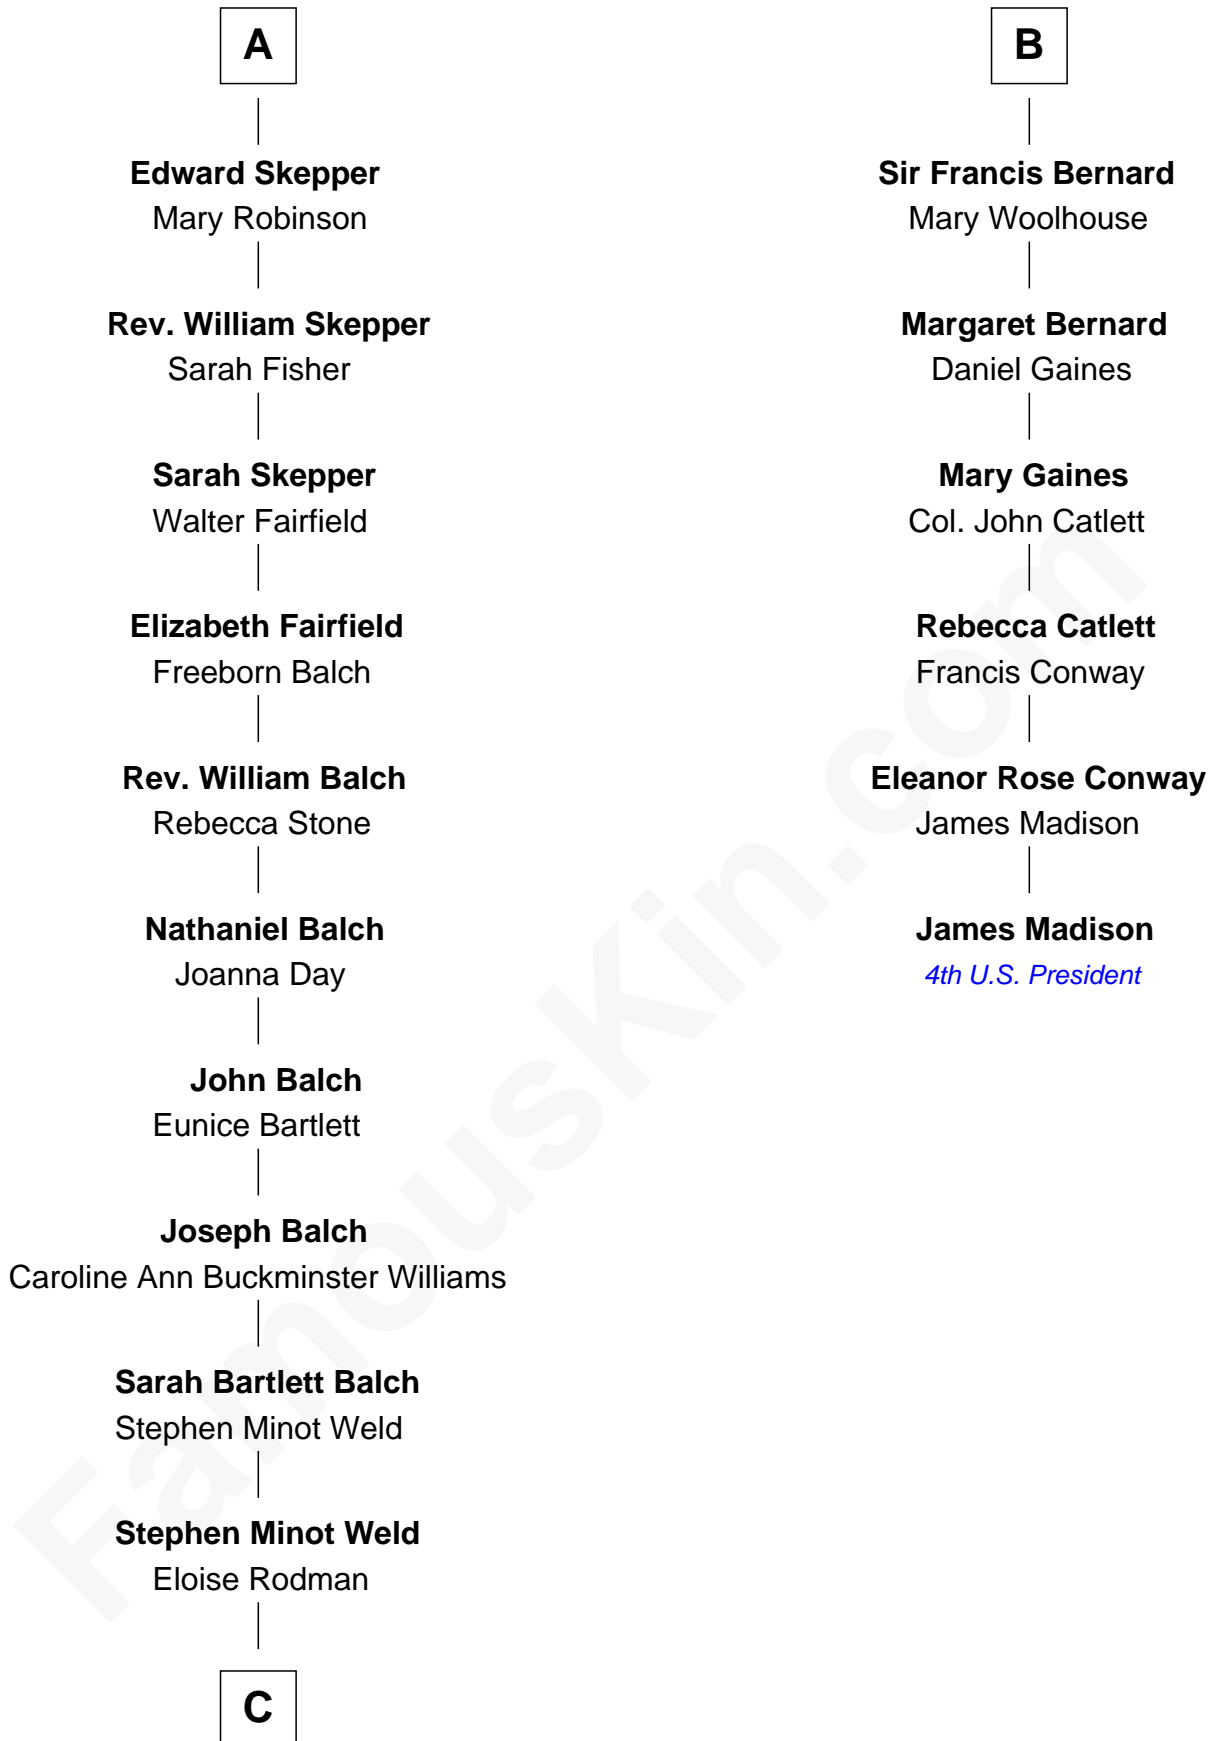

FamousKin.com Relationship Chart of

Tuesday Weld

TV and Movie Actress

12th cousin 7 times removed of

James Madison

4th U.S. President

Sir Hugh de Stafford
Philippa de Beauchamp

Katherine de Stafford

Michael de la Pole

Isabel de la Pole

Thomas Morley

Anne Morley

Sir John Hastings

Elizabeth Hastings

Sir Robert Hildyard

Sir Piers Hildyard

Margaret de Neville

Sir Richard Scrope

Sir Henry le Scrope

Elizabeth le Scrope

Margaret Scrope

John Bernard

John Bernard

Margaret Daundelyn

John Bernard

Cecily Muscote

Francis Bernard

Alice Hazlewood

B

C

Edward Motley Weld

Sarah Lothrop King