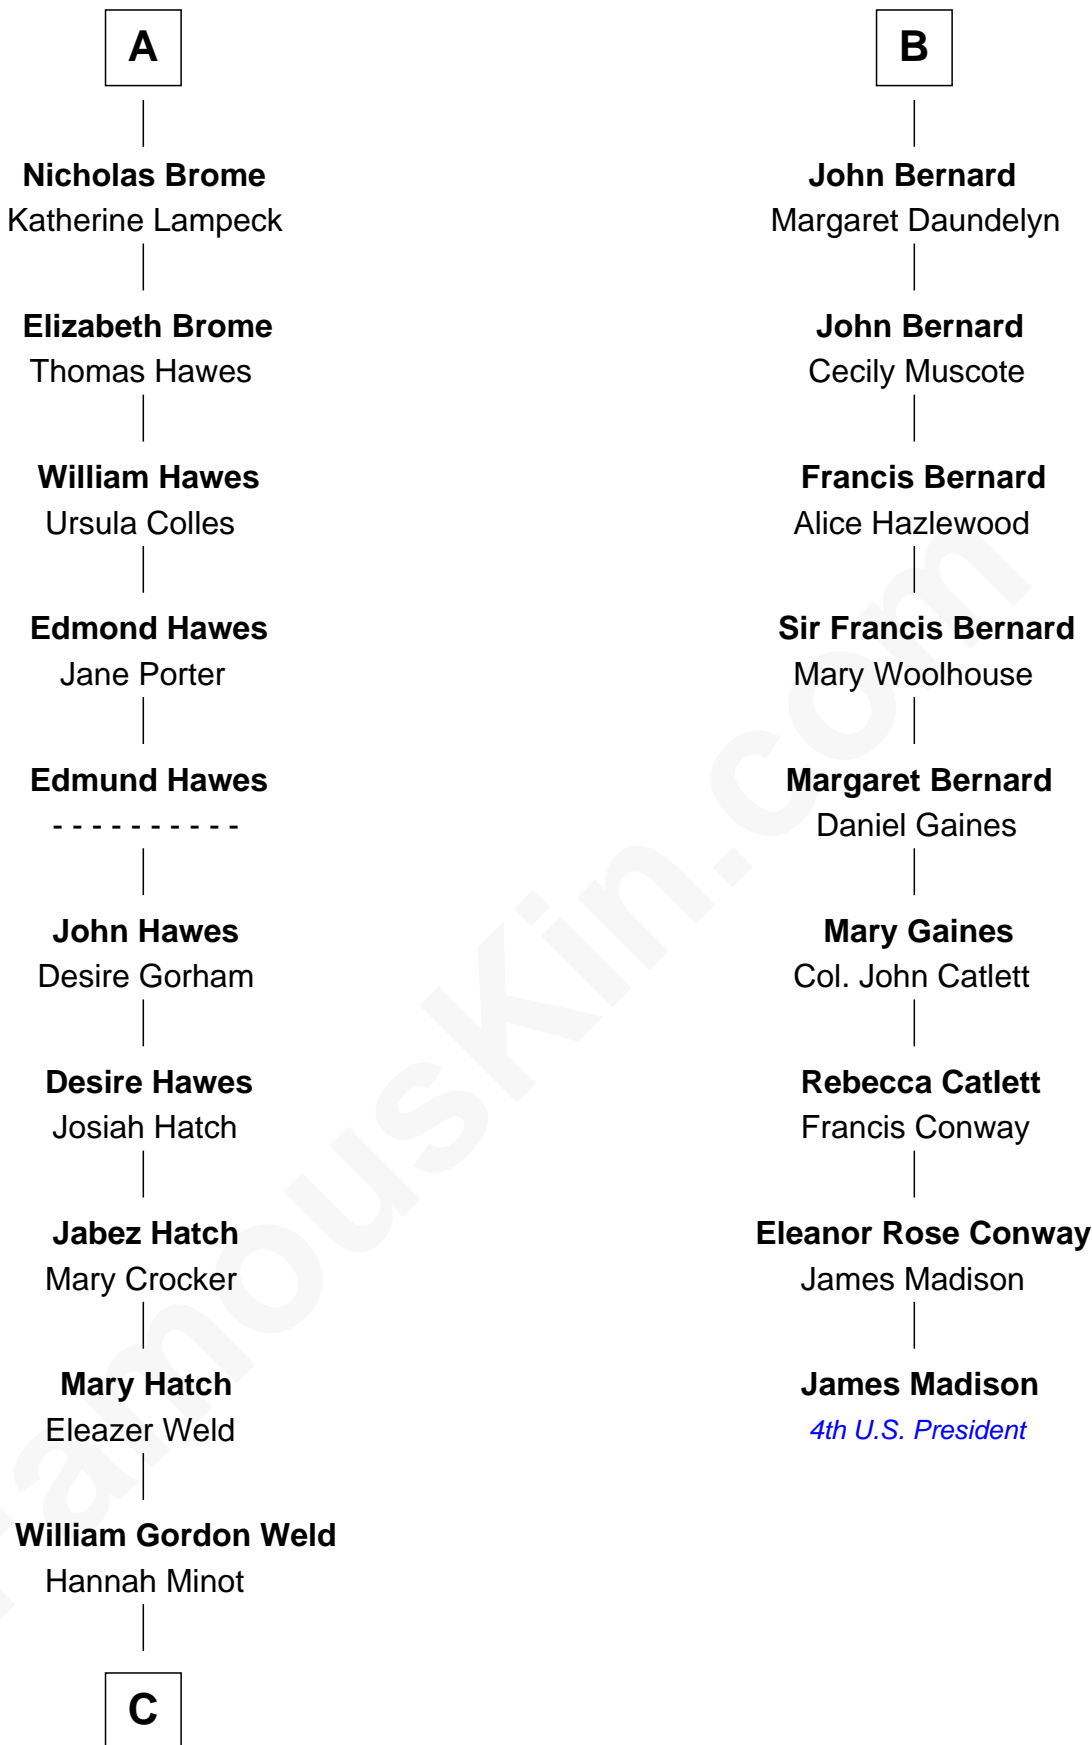

FamousKin.com Relationship Chart of

Tuesday Weld

TV and Movie Actress

15th cousin 6 times removed of

James Madison

4th U.S. President

Sir James de Audley

Ela Longespee

Iseult de Mortimer

Alice de Audley

Sir Ralph de Neville

Sir John de Neville

Maude de Percy

Sir Ralph Neville

Margaret de Stafford

Margaret de Neville

Sir Richard Scrope

Sir Henry le Scrope

Elizabeth le Scrope

Margaret Scrope

John Bernard

B

C

Stephen Minot Weld

Sarah Bartlett Balch

Stephen Minot Weld

Eloise Rodman

Edward Motley Weld

Sarah Lothrop King

Lothrop Motley Weld

Yosene Balfour Ker

Tuesday Weld