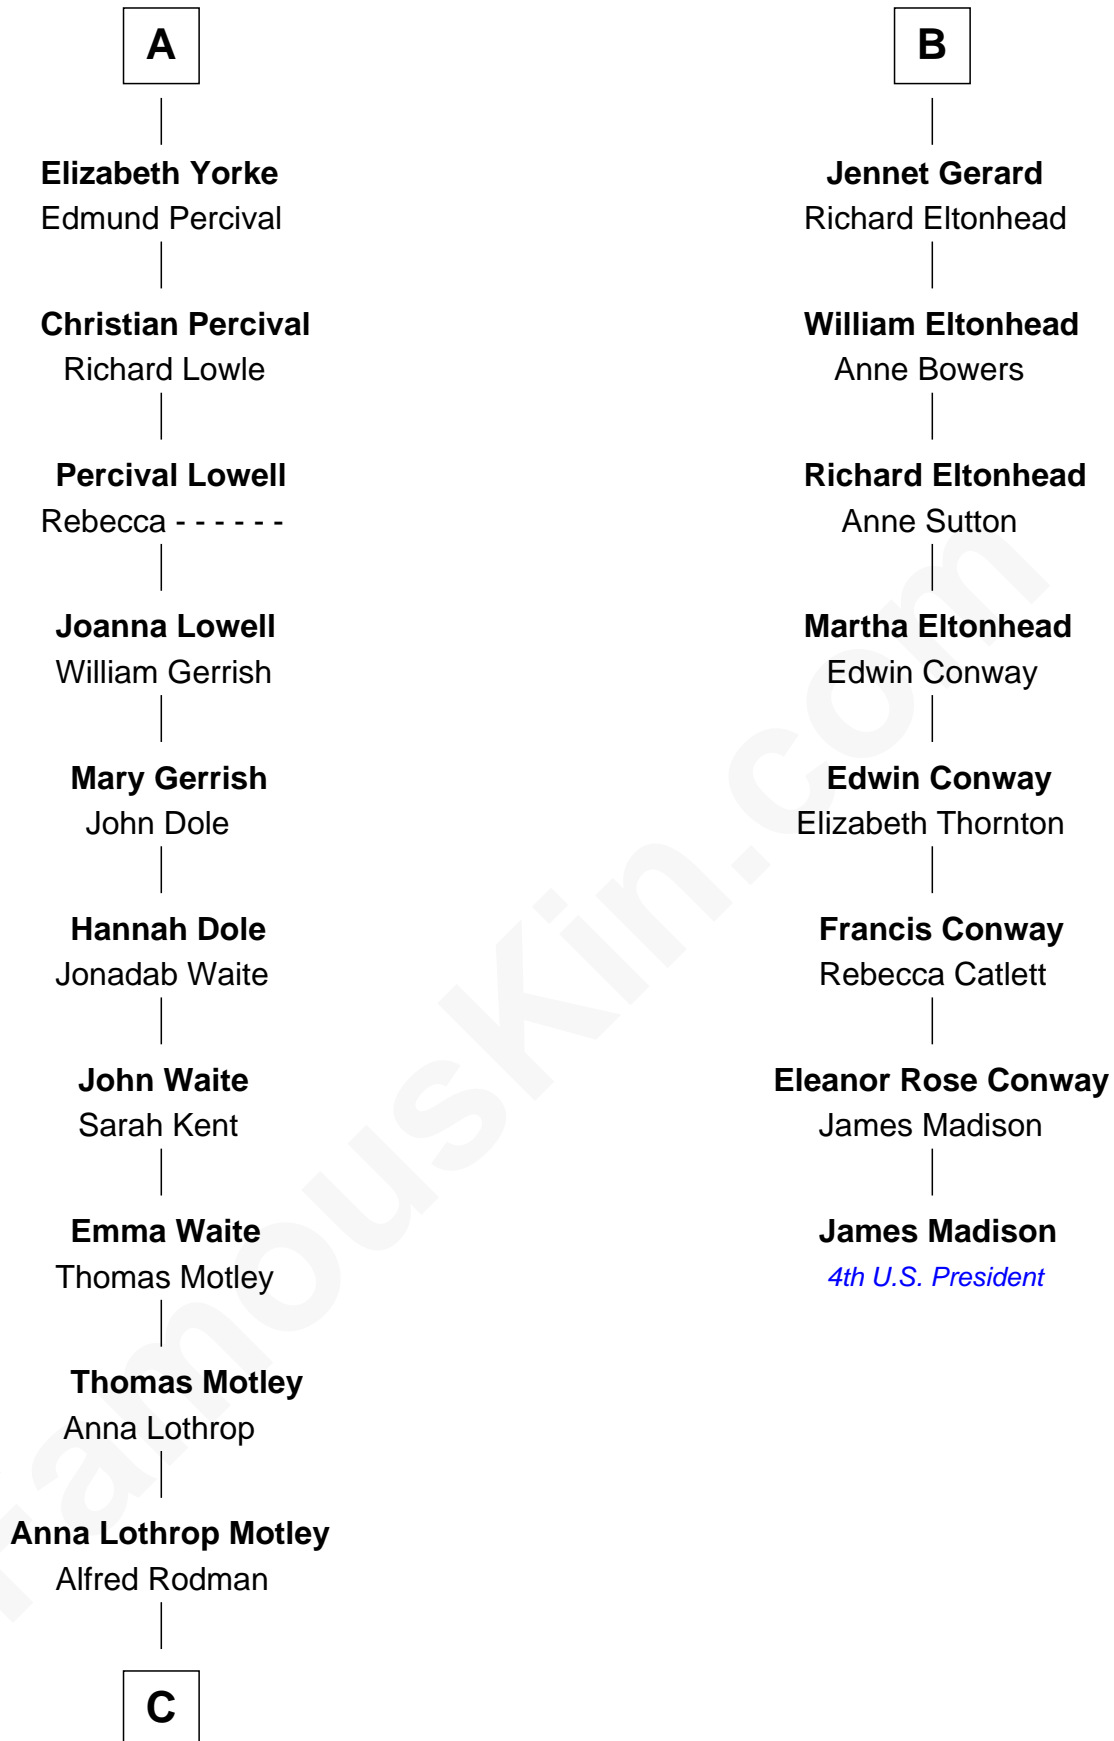

FamousKin.com Relationship Chart of

Tuesday Weld

TV and Movie Actress

14th cousin 6 times removed of

James Madison

4th U.S. President

Humphrey de Bohun

Elizabeth Plantagenet

C

—
Eloise Rodman
Stephen Minot Weld

—
Edward Motley Weld
Sarah Lothrop King

—
Lothrop Motley Weld
Yosene Balfour Ker

—
Tuesday Weld
TV and Movie Actress

FamousKin.com