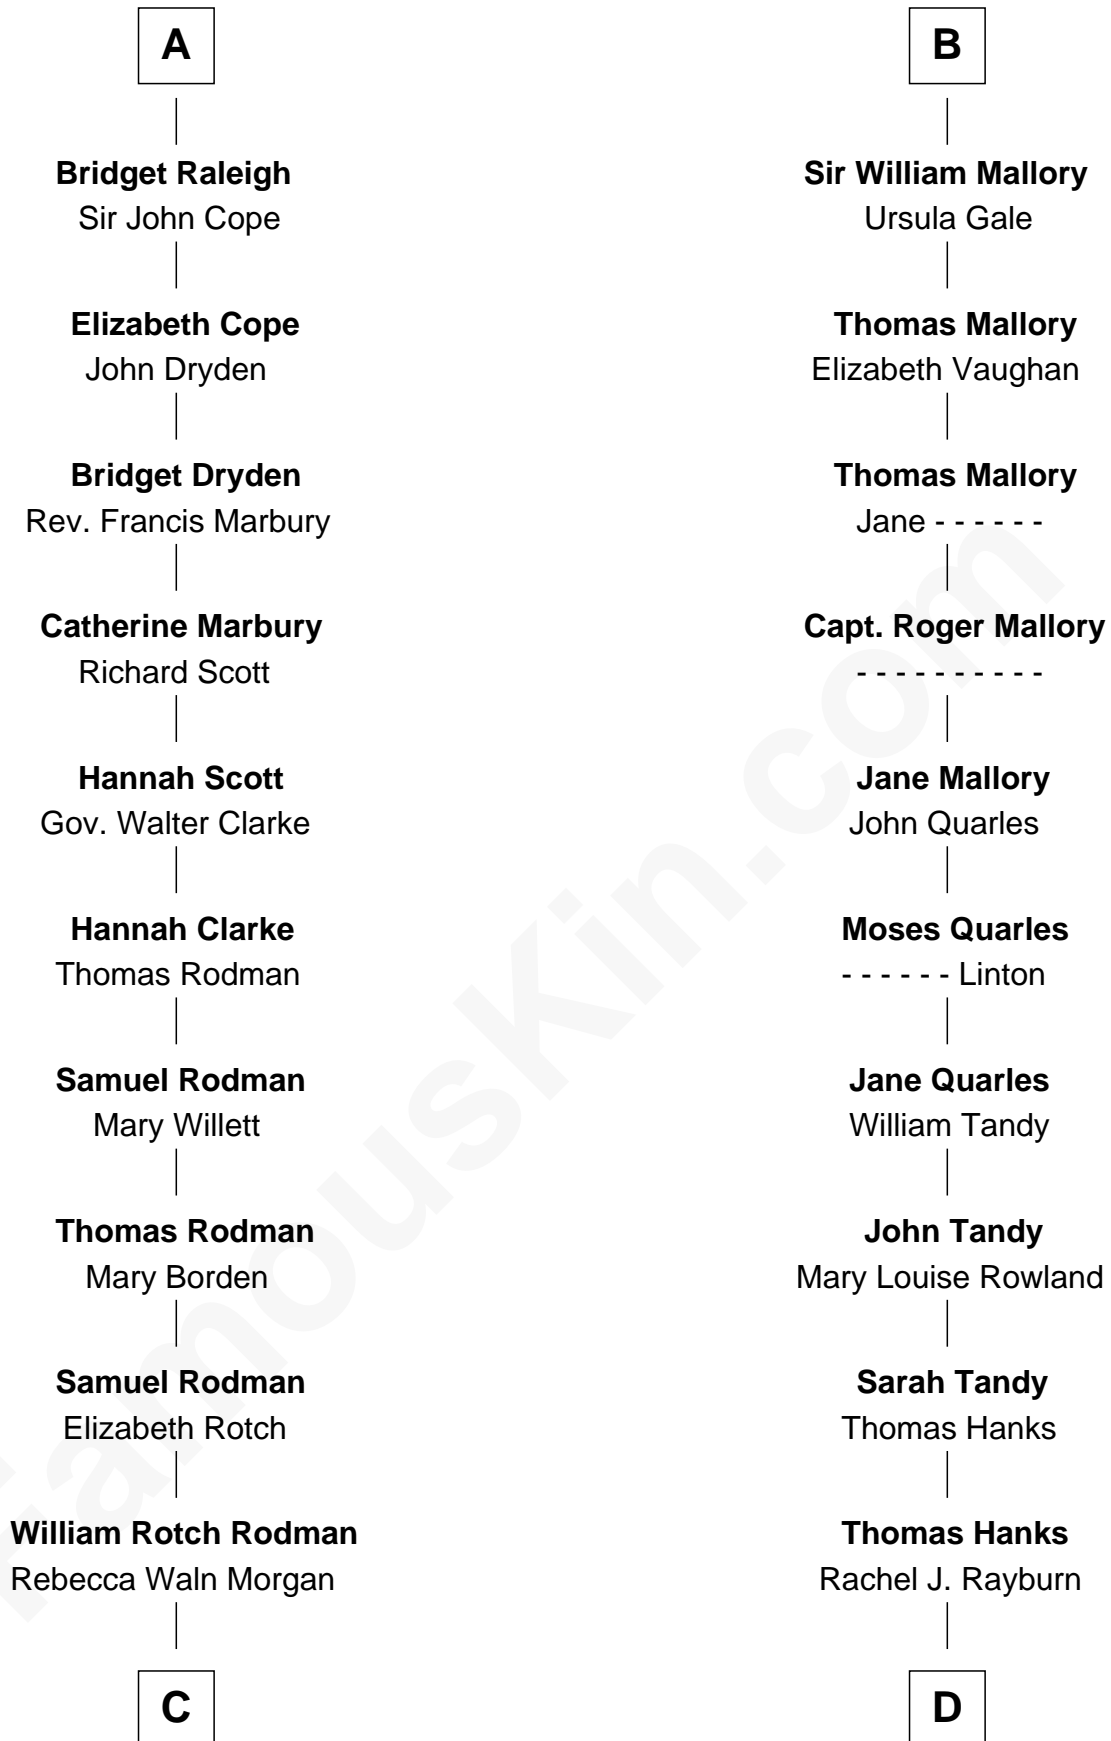

FamousKin.com Relationship Chart of

Tuesday Weld

TV and Movie Actress

20th cousin 1 time removed of

Tom Hanks

Movie Actor

Edmund Fitzalan

Alice de Warenne

C

Alfred Rodman
Anna Lothrop Motley

Eloise Rodman
Stephen Minot Weld

Edward Motley Weld
Sarah Lothrop King

Lothrop Motley Weld
Yosene Balfour Ker

Tuesday Weld
TV and Movie Actress

D

Daniel Boone Hanks
Mary Catherine Mefford