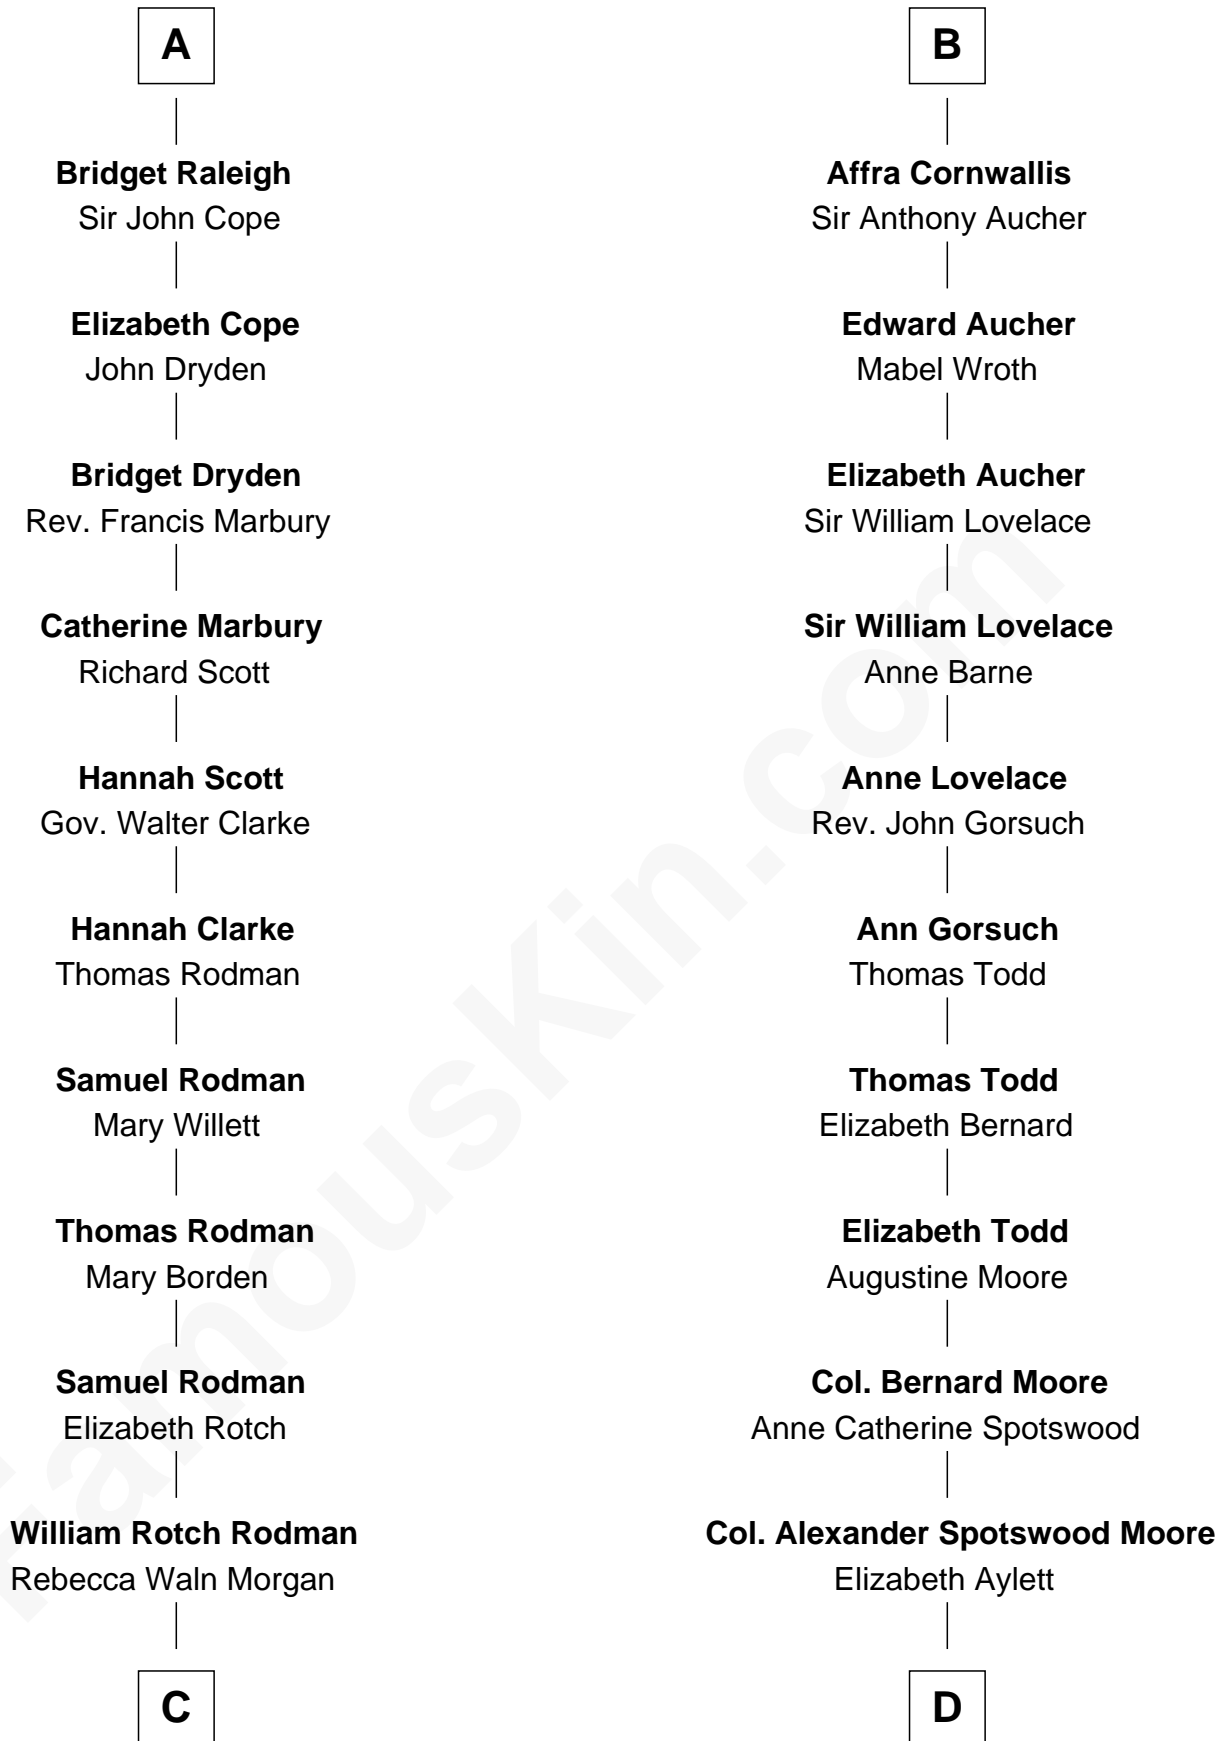

FamousKin.com

Relationship Chart of

Tuesday Weld

TV and Movie Actress

19th cousin 2 times removed of

Helen Keller

Author and Activist

Hugh le Despencer

Anne Pashley

Edward Tyrrell

Philippa Tyrrell

Thomas Cornwallis

Sir William Cornwallis

Elizabeth Stanford

B

C

Alfred Rodman
Anna Lothrop Motley

Eloise Rodman
Stephen Minot Weld

Edward Motley Weld
Sarah Lothrop King

Lothrop Motley Weld
Yosene Balfour Ker

Tuesday Weld
TV and Movie Actress

D

Mary Fairfax Moore
David Keller