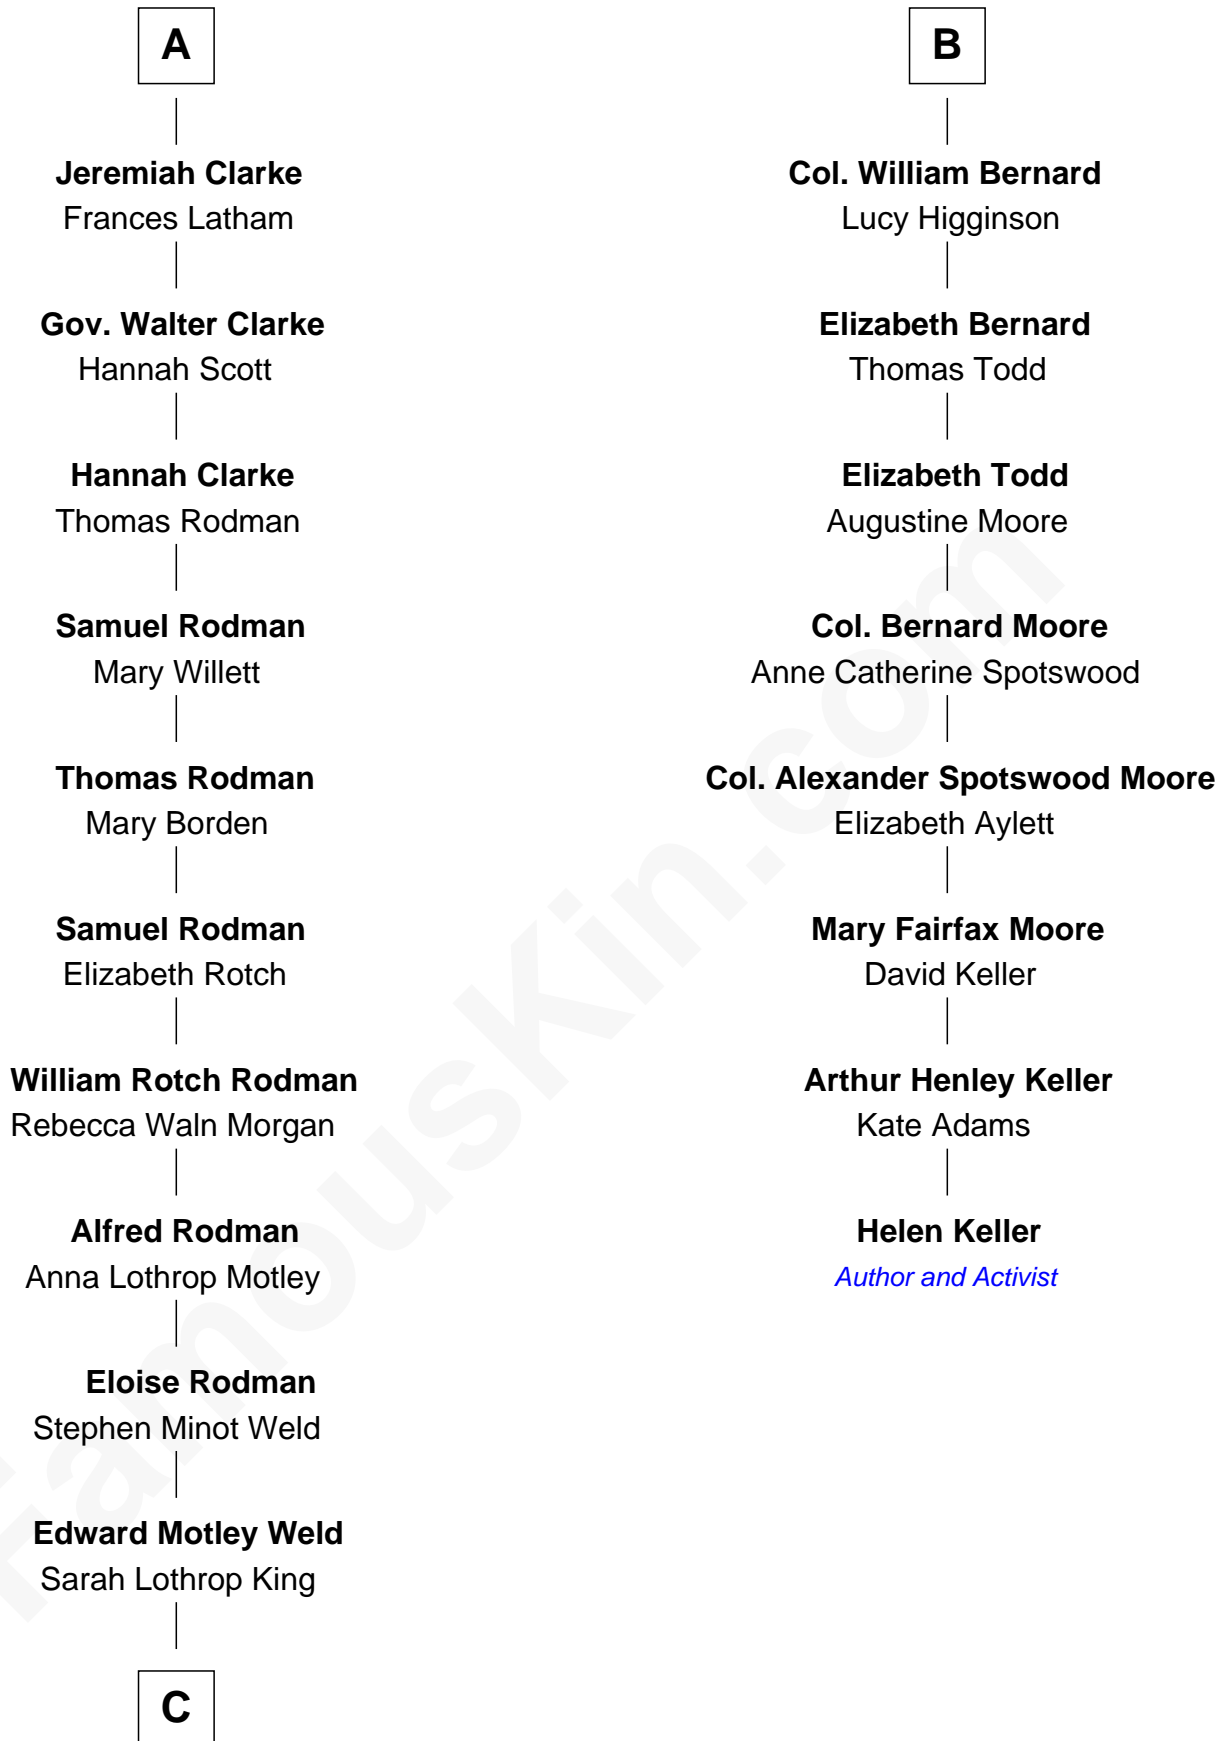

FamousKin.com

Relationship Chart of

Tuesday Weld

TV and Movie Actress

14th cousin 4 times removed of

Helen Keller

Author and Activist

Stephen le Scrope

John le Scrope

Elizabeth Chaworth

Elizabeth le Scrope

Sir Henry le Scrope

Margaret Scrope

John Bernard

John Bernard

Margaret Daundelyn

John Bernard

Cecily Muscote

Francis Bernard

Alice Hazlewood

Sir Francis Bernard

Mary Woolhouse

B

C

—
Lothrop Motley Weld

Yosene Balfour Ker

—
Tuesday Weld

TV and Movie Actress

FamousKin.com