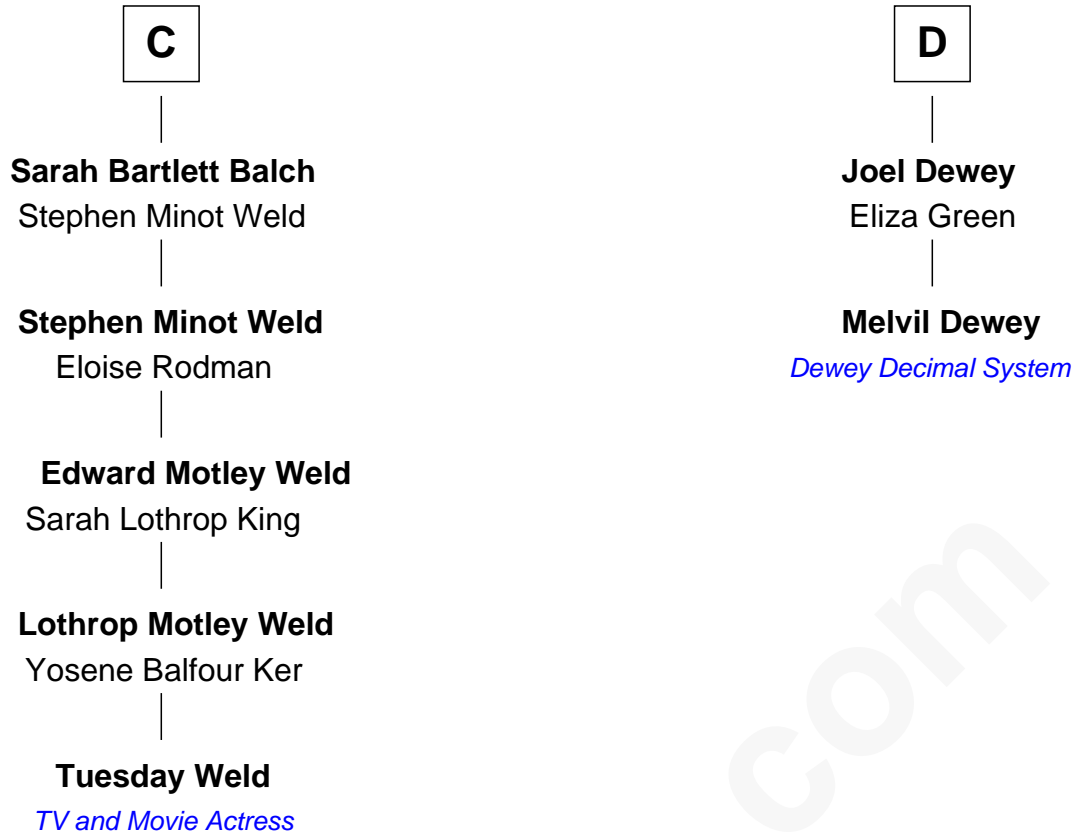

FamousKin.com

Relationship Chart of

Tuesday Weld

TV and Movie Actress

18th cousin 3 times removed of

Melvil Dewey

Inventor of the Dewey Decimal System

Sir Hugh I de Audley

Joan de la See
Sir Piers Hildyard

A

Hugh de Audley
Margaret de Clare

Margaret de Audley
Ralph de Stafford

Elizabeth de Stafford
John de Ferrers

Robert de Ferrers
Margaret Despencer

Phillippa Ferrers
Sir Thomas Greene

Elizabeth Greene
William Raleigh

Sir Edward Raleigh
Margaret Verney

B

FamousKin.com